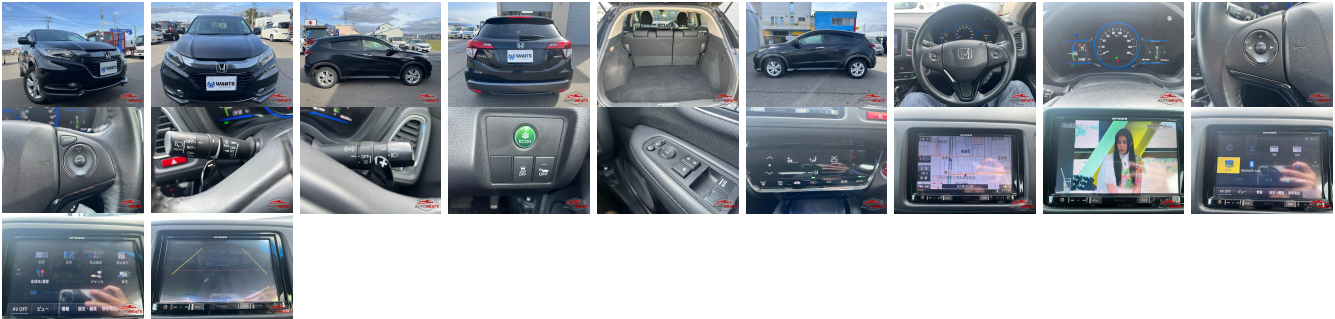

Vehicle Information

AB-7700751

HONDA

First Registration Year: 2015-02
Manufacture Year: 2015-02

Model:	VEZEL	Chassis No:	RU3-106****	Transmission:	Automatic	Exterior:
Grade:	4	Engine:		Mileage:	96,306	Interior:
Fuel:	Hybrid	Seats:	5	Engine Capacity:	1,500	
Drive Train:	2WD			Color:	BLACK	

Vehicle Options:

Pwr Steering	Pwr Wind	Pwr Mirrors	Center Lock
Air Cond	Reverse Camera	Pwr Slide Door	Easy Closer
Cruise Control	ABS	Air Bag	Fog Lamps
HID Head Lamps	LED Head Lamps	Spare Key	Remote Key
Push Start	Seat Heater	Pwr Seat	Leather Seat
Floor Mat	Sun Roof	Alloy Wheels	Grill Guard
Rear Wiper	Rear Spoiler	Stereo	Navi/TV
Car CD	Car MD	AUX	Spare Tire
Spare Tire Case	Puncture Repairing Kit	Tool	Jack
Operators Manual	Maint. Record		