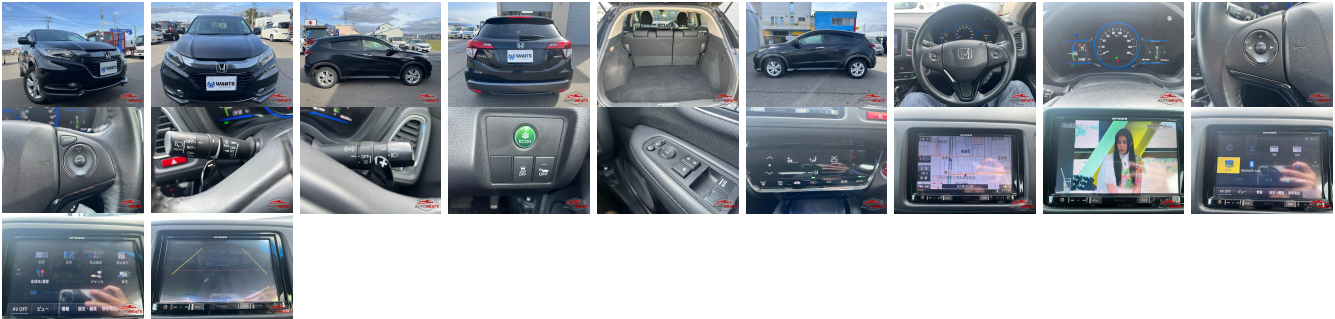

## Vehicle Information

AB-7700751

HONDA

**First Registration Year:** 2015-02  
**Manufacture Year:** 2015-02

<b>Model:</b>	VEZEL	<b>Chassis No:</b>	RU3-106****	<b>Transmission:</b>	Automatic	<b>Exterior:</b>
<b>Grade:</b>	4	<b>Engine:</b>		<b>Mileage:</b>	96,306	<b>Interior:</b>
<b>Fuel:</b>	Hybrid	<b>Seats:</b>	5	<b>Engine Capacity:</b>	1,500	
<b>Drive Train:</b>	2WD			<b>Color:</b>	BLACK	

## Vehicle Options:

Pwr Steering	Pwr Wind	Pwr Mirrors	Center Lock
Air Cond	Reverse Camera	Pwr Slide Door	Easy Closer
Cruise Control	ABS	Air Bag	Fog Lamps
HID Head Lamps	LED Head Lamps	Spare Key	Remote Key
Push Start	Seat Heater	Pwr Seat	Leather Seat
Floor Mat	Sun Roof	Alloy Wheels	Grill Guard
Rear Wiper	Rear Spoiler	Stereo	Navi/TV
Car CD	Car MD	AUX	Spare Tire
Spare Tire Case	Puncture Repairing Kit	Tool	Jack
Operators Manual	Maint. Record		