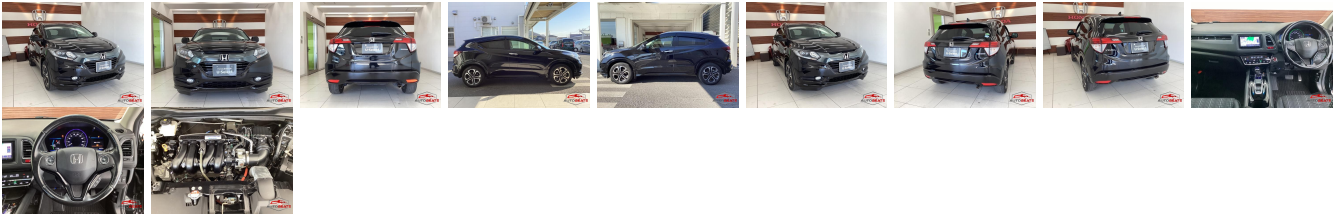

## Vehicle Information

AB-7700780

HONDA

**First Registration Year:** 2015-10  
**Manufacture Year:** 2015-10

<b>Model:</b> VEZEL	<b>Chassis No:</b> RU3-111****	<b>Transmission:</b> Automatic	<b>Exterior:</b>
<b>Grade:</b> 4	<b>Engine:</b>	<b>Mileage:</b> 86,533	<b>Interior:</b>
<b>Fuel:</b> Hybrid	<b>Seats:</b> 5	<b>Engine Capacity:</b> 1,500	
<b>Drive Train:</b> 2WD		<b>Color:</b> BLACK	

## Vehicle Options:

Pwr Steering	Pwr Wind	Pwr Mirrors	Center Lock
Air Cond	Reverse Camera	Pwr Slide Door	Easy Closer
Cruise Control	ABS	Air Bag	Fog Lamps
HID Head Lamps	LED Head Lamps	Spare Key	Remote Key
Push Start	Seat Heater	Pwr Seat	Leather Seat
Floor Mat	Sun Roof	Alloy Wheels	Grill Guard
Rear Wiper	Rear Spoiler	Stereo	Navi/TV
Car CD	Car MD	AUX	Spare Tire
Spare Tire Case	Puncture Repairing Kit	Tool	Jack
Operators Manual	Maint. Record		