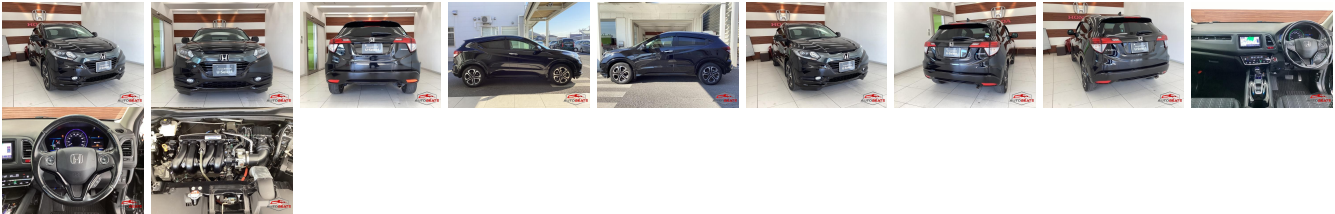

Vehicle Information

AB-7700780

HONDA

First Registration Year: 2015-10
Manufacture Year: 2015-10

Model:	VEZEL	Chassis No:	RU3-111****	Transmission:	Automatic	Exterior:
Grade:	4	Engine:		Mileage:	86,533	Interior:
Fuel:	Hybrid	Seats:	5	Engine Capacity:	1,500	
Drive Train:	2WD			Color:	BLACK	

Vehicle Options:

Pwr Steering	Pwr Wind	Pwr Mirrors	Center Lock
Air Cond	Reverse Camera	Pwr Slide Door	Easy Closer
Cruise Control	ABS	Air Bag	Fog Lamps
HID Head Lamps	LED Head Lamps	Spare Key	Remote Key
Push Start	Seat Heater	Pwr Seat	Leather Seat
Floor Mat	Sun Roof	Alloy Wheels	Grill Guard
Rear Wiper	Rear Spoiler	Stereo	Navi/TV
Car CD	Car MD	AUX	Spare Tire
Spare Tire Case	Puncture Repairing Kit	Tool	Jack
Operators Manual	Maint. Record		