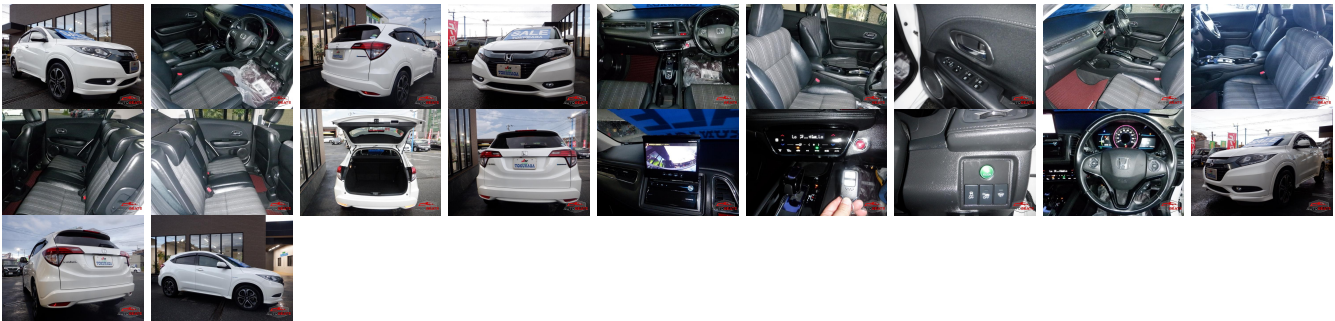

Vehicle Information

AB-7700778

HONDA

First Registration Year: 2015-09
 Manufacture Year: 2015-09

Model:	VEZEL	Chassis No:	RU3-111****	Transmission:	Automatic	Exterior:
Grade:	4	Engine:		Mileage:	82,414	Interior:
Fuel:	Hybrid	Seats:	5	Engine Capacity:	1,500	
Drive Train:	2WD			Color:	PEARL WHITE	

Vehicle Options:

Pwr Steering	Pwr Wind	Pwr Mirrors	Center Lock
Air Cond	Reverse Camera	Pwr Slide Door	Easy Closer
Cruise Control	ABS	Air Bag	Fog Lamps
HID Head Lamps	LED Head Lamps	Spare Key	Remote Key
Push Start	Seat Heater	Pwr Seat	Leather Seat
Floor Mat	Sun Roof	Alloy Wheels	Grill Guard
Rear Wiper	Rear Spoiler	Stereo	Navi/TV
Car CD	Car MD	AUX	Spare Tire
Spare Tire Case	Puncture Repairing Kit	Tool	Jack
Operators Manual	Maint. Record		