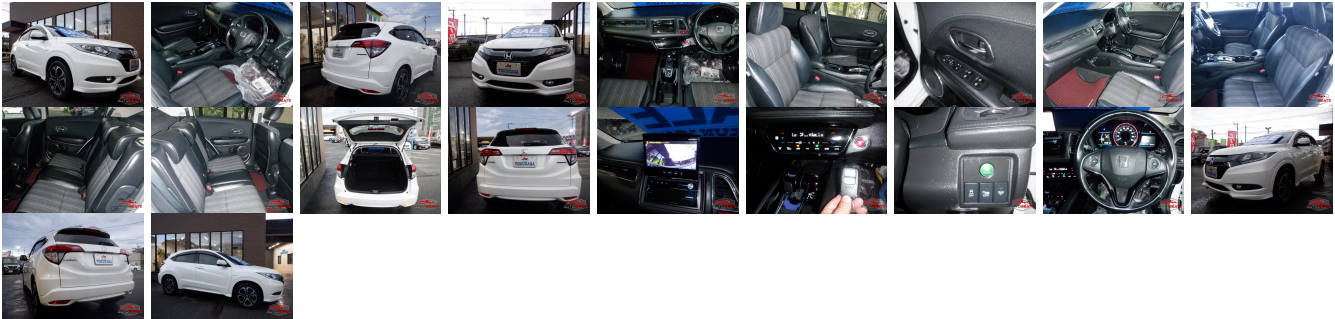

## Vehicle Information

AB-7700778

HONDA

First Registration Year: 2015-09  
 Manufacture Year: 2015-09

<b>Model:</b>	VEZEL	<b>Chassis No:</b>	RU3-111****	<b>Transmission:</b>	Automatic	<b>Exterior:</b>
<b>Grade:</b>	4	<b>Engine:</b>		<b>Mileage:</b>	82,414	<b>Interior:</b>
<b>Fuel:</b>	Hybrid	<b>Seats:</b>	5	<b>Engine Capacity:</b>	1,500	
<b>Drive Train:</b>	2WD			<b>Color:</b>	PEARL WHITE	

## Vehicle Options:

Pwr Steering	Pwr Wind	Pwr Mirrors	Center Lock
Air Cond	Reverse Camera	Pwr Slide Door	Easy Closer
Cruise Control	ABS	Air Bag	Fog Lamps
HID Head Lamps	LED Head Lamps	Spare Key	Remote Key
Push Start	Seat Heater	Pwr Seat	Leather Seat
Floor Mat	Sun Roof	Alloy Wheels	Grill Guard
Rear Wiper	Rear Spoiler	Stereo	Navi/TV
Car CD	Car MD	AUX	Spare Tire
Spare Tire Case	Puncture Repairing Kit	Tool	Jack
Operators Manual	Maint. Record		