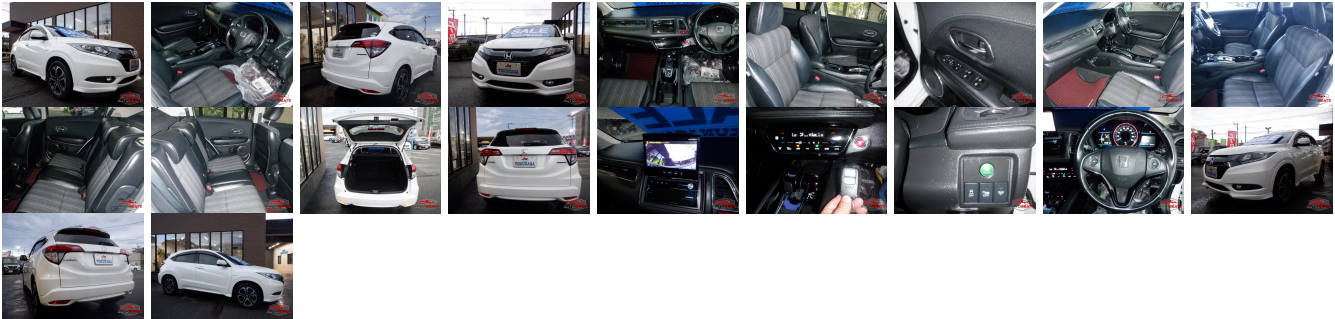

Vehicle Information

AB-7700778

HONDA

First Registration Year: 2015-09
Manufacture Year: 2015-09

Model:	VEZEL	Chassis No:	RU3-111****	Transmission:	Automatic	Exterior:
Grade:	4	Engine:		Mileage:	82,414	Interior:
Fuel:	Hybrid	Seats:	5	Engine Capacity:	1,500	
Drive Train:	2WD			Color:	PEARL WHITE	

Vehicle Options:

Pwr Steering	Pwr Wind	Pwr Mirrors	Center Lock
Air Cond	Reverse Camera	Pwr Slide Door	Easy Closer
Cruise Control	ABS	Air Bag	Fog Lamps
HID Head Lamps	LED Head Lamps	Spare Key	Remote Key
Push Start	Seat Heater	Pwr Seat	Leather Seat
Floor Mat	Sun Roof	Alloy Wheels	Grill Guard
Rear Wiper	Rear Spoiler	Stereo	Navi/TV
Car CD	Car MD	AUX	Spare Tire
Spare Tire Case	Puncture Repairing Kit	Tool	Jack
Operators Manual	Maint. Record		