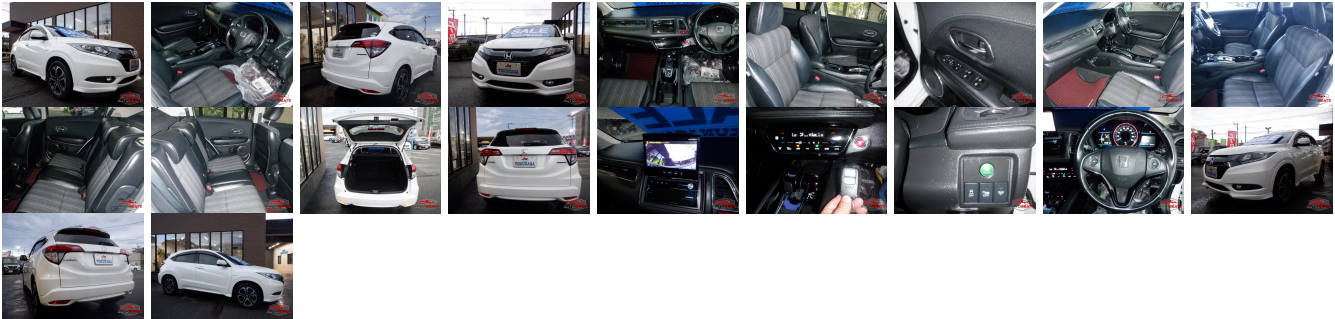

Vehicle Information

AB-7700778

HONDA

First Registration Year: 2015-09
 Manufacture Year: 2015-09

| | | | | | | |
|---------------------|--------|--------------------|-------------|-------------------------|-------------|------------------|
| Model: | VEZEL | Chassis No: | RU3-111**** | Transmission: | Automatic | Exterior: |
| Grade: | 4 | Engine: | | Mileage: | 82,414 | Interior: |
| Fuel: | Hybrid | Seats: | 5 | Engine Capacity: | 1,500 | |
| Drive Train: | 2WD | | | Color: | PEARL WHITE | |

Vehicle Options:

| | | | |
|------------------|------------------------|----------------|--------------|
| Pwr Steering | Pwr Wind | Pwr Mirrors | Center Lock |
| Air Cond | Reverse Camera | Pwr Slide Door | Easy Closer |
| Cruise Control | ABS | Air Bag | Fog Lamps |
| HID Head Lamps | LED Head Lamps | Spare Key | Remote Key |
| Push Start | Seat Heater | Pwr Seat | Leather Seat |
| Floor Mat | Sun Roof | Alloy Wheels | Grill Guard |
| Rear Wiper | Rear Spoiler | Stereo | Navi/TV |
| Car CD | Car MD | AUX | Spare Tire |
| Spare Tire Case | Puncture Repairing Kit | Tool | Jack |
| Operators Manual | Maint. Record | | |