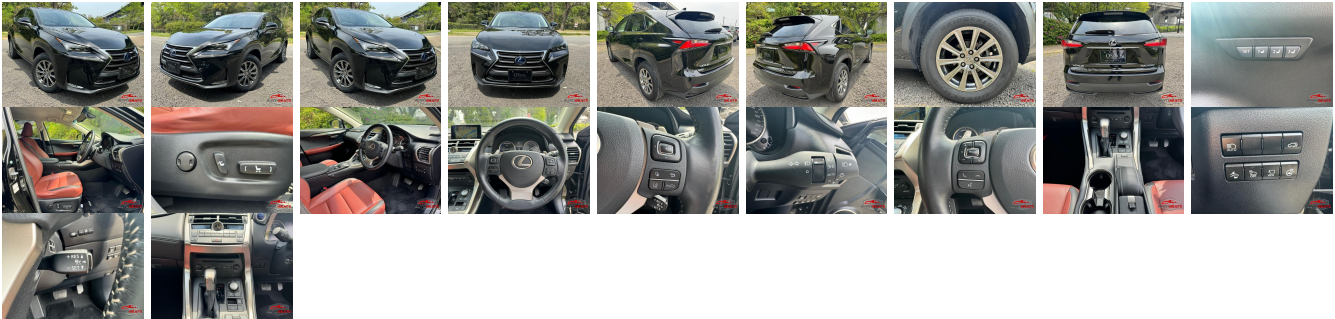

Vehicle Information

LEXUS

First Registration Year: 2015-08
Manufacture Year: 2015-08

AB-
7700100372

Model:	NX	Chassis No:	AYZ10-100****	Transmission:	Automatic	Exterior:
Grade:	4	Engine:		Mileage:	88,000	Interior:
Fuel:	Petrol	Seats:	5	Engine Capacity:	2,500	
Drive Train:	2WD			Color:	BLACK	

Vehicle Options:

Pwr Steering	Pwr Wind	Pwr Mirrors	Center Lock
Air Cond	Reverse Camera	Pwr Slide Door	Easy Closer
Cruise Control	ABS	Air Bag	Fog Lamps
HID Head Lamps	LED Head Lamps	Spare Key	Remote Key
Push Start	Seat Heater	Pwr Seat	Leather Seat
Floor Mat	Sun Roof	Alloy Wheels	Grill Guard
Rear Wiper	Rear Spoiler	Stereo	Navi/TV
Car CD	Car MD	AUX	Spare Tire
Spare Tire Case	Puncture Repairing Kit	Tool	Jack
Operators Manual	Maint. Record		