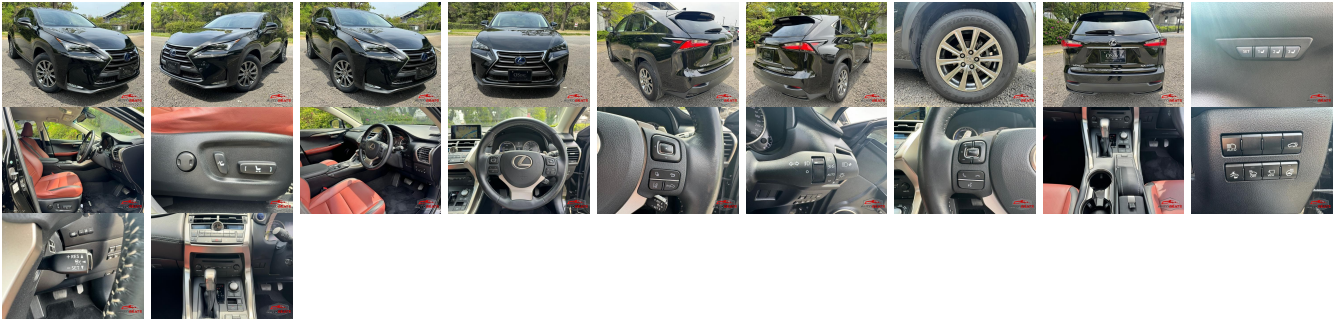

## Vehicle Information

LEXUS

First Registration Year: 2015-08  
 Manufacture Year: 2015-08

AB-  
7700100372

**Model:** NX                      **Chassis No:** AYZ10-100\*\*\*\*      **Transmission:** Automatic      **Exterior:**  
**Grade:** 4                      **Engine:**                                      **Mileage:** 88,000                      **Interior:**  
**Fuel:** Petrol                      **Seats:** 5                                      **Engine Capacity:** 2,500  
**Drive Train:** 2WD                                      **Color:** BLACK

## Vehicle Options:

Pwr Steering	Pwr Wind	Pwr Mirrors	Center Lock
Air Cond	Reverse Camera	Pwr Slide Door	Easy Closer
Cruise Control	ABS	Air Bag	Fog Lamps
HID Head Lamps	LED Head Lamps	Spare Key	Remote Key
Push Start	Seat Heater	Pwr Seat	Leather Seat
Floor Mat	Sun Roof	Alloy Wheels	Grill Guard
Rear Wiper	Rear Spoiler	Stereo	Navi/TV
Car CD	Car MD	AUX	Spare Tire
Spare Tire Case	Puncture Repairing Kit	Tool	Jack
Operators Manual	Maint. Record		