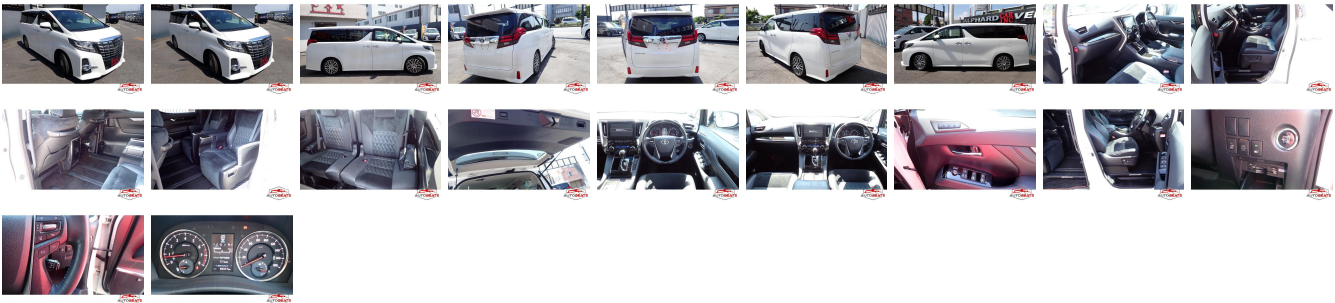

## Vehicle Information

AB-7700862

TOYOTA

First Registration Year: 2015-05  
 Manufacture Year: 2015-05

**Model:** ALPHARD      **Chassis No:** AGH30-002\*\*\*\*      **Transmission:** Automatic      **Exterior:**  
**Grade:** 4      **Engine:**      **Mileage:** 94,317      **Interior:**  
**Fuel:** Petrol      **Seats:** 7      **Engine Capacity:** 2,500  
**Drive Train:** 2WD      **Color:** PEARL

## Vehicle Options:

Pwr Steering	Pwr Wind	Pwr Mirrors	Center Lock
Air Cond	Reverse Camera	Pwr Slide Door	Easy Closer
Cruise Control	ABS	Air Bag	Fog Lamps
HID Head Lamps	LED Head Lamps	Spare Key	Remote Key
Push Start	Seat Heater	Pwr Seat	Leather Seat
Floor Mat	Sun Roof	Alloy Wheels	Grill Guard
Rear Wiper	Rear Spoiler	Stereo	Navi/TV
Car CD	Car MD	AUX	Spare Tire
Spare Tire Case	Puncture Repairing Kit	Tool	Jack
Operators Manual	Maint. Record		