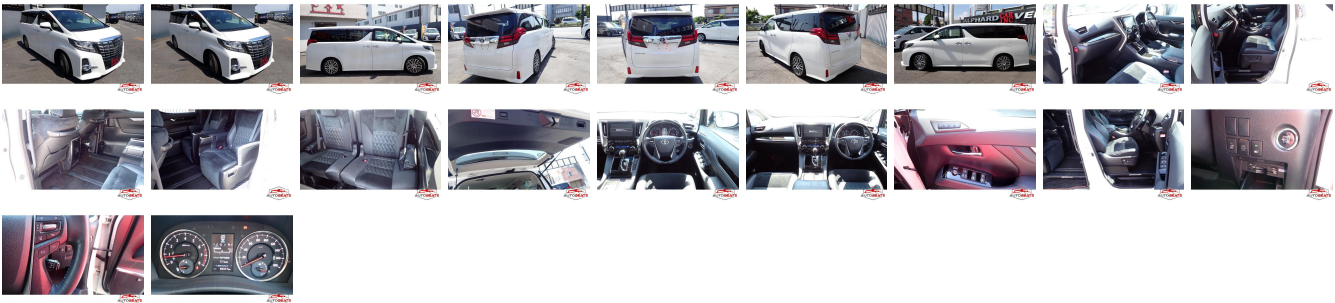

Vehicle Information

AB-7700862

TOYOTA

First Registration Year: 2015-05
 Manufacture Year: 2015-05

Model: ALPHARD **Chassis No:** AGH30-002**** **Transmission:** Automatic **Exterior:**
Grade: 4 **Engine:** **Mileage:** 94,317 **Interior:**
Fuel: Petrol **Seats:** 7 **Engine Capacity:** 2,500
Drive Train: 2WD **Color:** PEARL

Vehicle Options:

Pwr Steering	Pwr Wind	Pwr Mirrors	Center Lock
Air Cond	Reverse Camera	Pwr Slide Door	Easy Closer
Cruise Control	ABS	Air Bag	Fog Lamps
HID Head Lamps	LED Head Lamps	Spare Key	Remote Key
Push Start	Seat Heater	Pwr Seat	Leather Seat
Floor Mat	Sun Roof	Alloy Wheels	Grill Guard
Rear Wiper	Rear Spoiler	Stereo	Navi/TV
Car CD	Car MD	AUX	Spare Tire
Spare Tire Case	Puncture Repairing Kit	Tool	Jack
Operators Manual	Maint. Record		