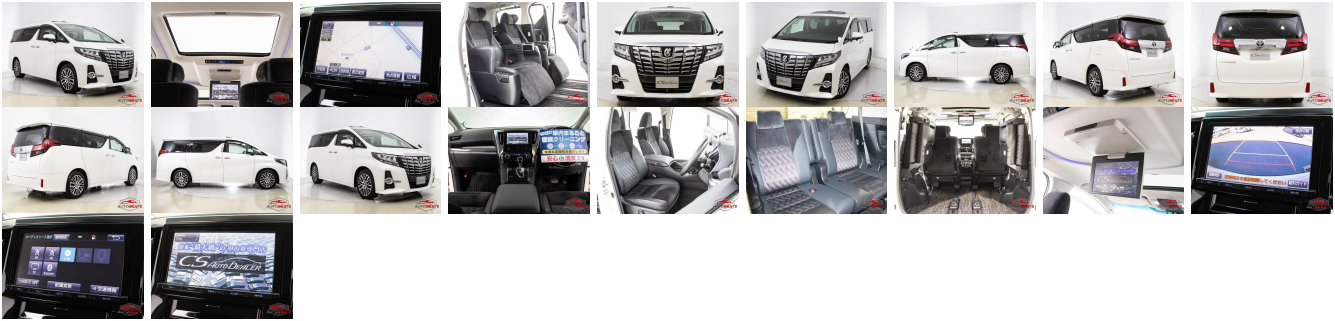

Vehicle Information

AB-7700865

TOYOTA

First Registration Year: 2015-06
 Manufacture Year: 2015-06

Model: ALPHARD **Chassis No:** AGH30-002**** **Transmission:** Automatic **Exterior:**
Grade: 4 **Engine:** **Mileage:** 81,603 **Interior:**
Fuel: Petrol **Seats:** 7 **Engine Capacity:** 2,500
Drive Train: 2WD **Color:** PEARL

Vehicle Options:

Pwr Steering	Pwr Wind	Pwr Mirrors	Center Lock
Air Cond	Reverse Camera	Pwr Slide Door	Easy Closer
Cruise Control	ABS	Air Bag	Fog Lamps
HID Head Lamps	LED Head Lamps	Spare Key	Remote Key
Push Start	Seat Heater	Pwr Seat	Leather Seat
Floor Mat	Sun Roof	Alloy Wheels	Grill Guard
Rear Wiper	Rear Spoiler	Stereo	Navi/TV
Car CD	Car MD	AUX	Spare Tire
Spare Tire Case	Puncture Repairing Kit	Tool	Jack
Operators Manual	Maint. Record		