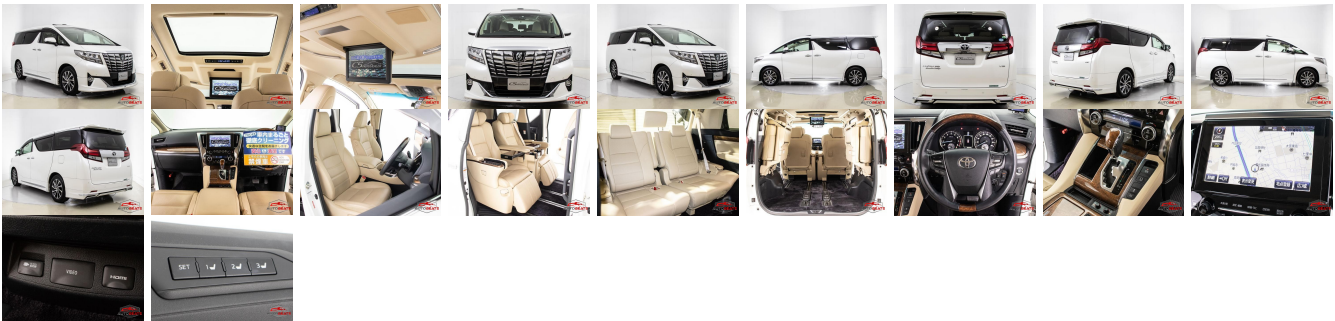

## Vehicle Information

AB-7700869

TOYOTA

First Registration Year: 2015-04  
 Manufacture Year: 2015-04

<b>Model:</b>	ALPHARD	<b>Chassis No:</b>	GGH30-000****	<b>Transmission:</b>	Automatic	<b>Exterior:</b>
<b>Grade:</b>	4	<b>Engine:</b>		<b>Mileage:</b>	84,228	<b>Interior:</b>
<b>Fuel:</b>	Petrol	<b>Seats:</b>	7	<b>Engine Capacity:</b>	3,500	
<b>Drive Train:</b>	2WD			<b>Color:</b>	PEARL	

## Vehicle Options:

Pwr Steering	Pwr Wind	Pwr Mirrors	Center Lock
Air Cond	Reverse Camera	Pwr Slide Door	Easy Closer
Cruise Control	ABS	Air Bag	Fog Lamps
HID Head Lamps	LED Head Lamps	Spare Key	Remote Key
Push Start	Seat Heater	Pwr Seat	Leather Seat
Floor Mat	Sun Roof	Alloy Wheels	Grill Guard
Rear Wiper	Rear Spoiler	Stereo	Navi/TV
Car CD	Car MD	AUX	Spare Tire
Spare Tire Case	Puncture Repairing Kit	Tool	Jack
Operators Manual	Maint. Record		