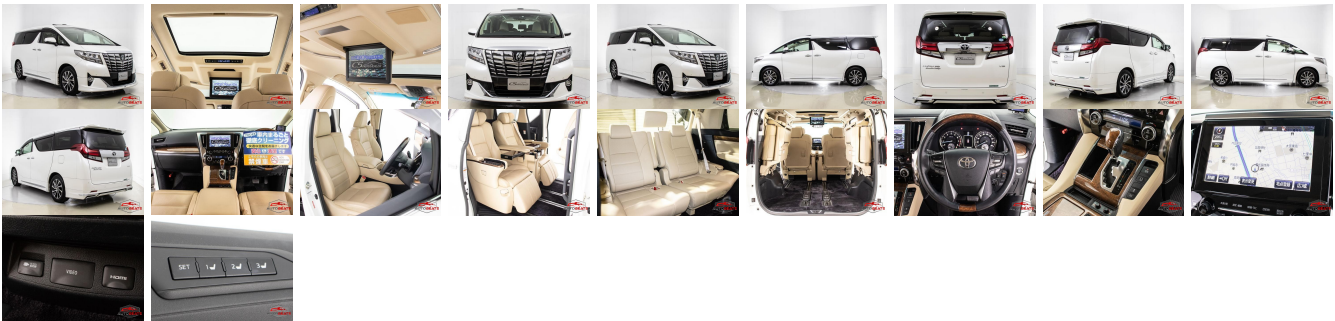

Vehicle Information

AB-7700869

TOYOTA

First Registration Year: 2015-04
 Manufacture Year: 2015-04

Model: ALPHARD **Chassis No:** GGH30-000**** **Transmission:** Automatic **Exterior:**
Grade: 4 **Engine:** **Mileage:** 84,228 **Interior:**
Fuel: Petrol **Seats:** 7 **Engine Capacity:** 3,500
Drive Train: 2WD **Color:** PEARL

Vehicle Options:

Pwr Steering	Pwr Wind	Pwr Mirrors	Center Lock
Air Cond	Reverse Camera	Pwr Slide Door	Easy Closer
Cruise Control	ABS	Air Bag	Fog Lamps
HID Head Lamps	LED Head Lamps	Spare Key	Remote Key
Push Start	Seat Heater	Pwr Seat	Leather Seat
Floor Mat	Sun Roof	Alloy Wheels	Grill Guard
Rear Wiper	Rear Spoiler	Stereo	Navi/TV
Car CD	Car MD	AUX	Spare Tire
Spare Tire Case	Puncture Repairing Kit	Tool	Jack
Operators Manual	Maint. Record		