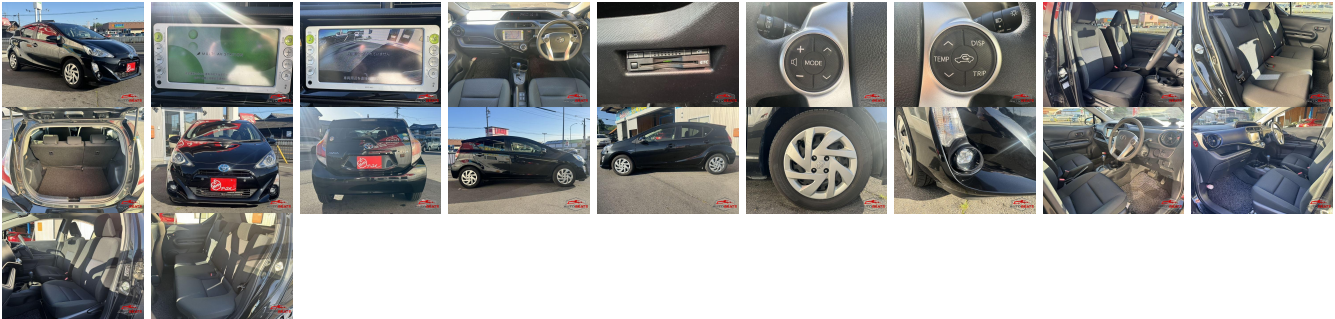

Vehicle Information

TOYOTA

First Registration Year: 2015-08
Manufacture Year: 2015-08

**AB-
770010050**

Model:	AQUA	Chassis No:	NHP10-644****	Transmission:	Automatic	Exterior:	
Grade:	4	Engine:		Mileage:	86,562	Interior:	
Fuel:	Petrol	Seats:	5	Engine Capacity:	1,500		
Drive Train:	2WD			Color:	BLACK		

Vehicle Options:

Pwr Steering	Pwr Wind	Pwr Mirrors	Center Lock
Air Cond	Reverse Camera	Pwr Slide Door	Easy Closer
Cruise Control	ABS	Air Bag	Fog Lamps
HID Head Lamps	LED Head Lamps	Spare Key	Remote Key
Push Start	Seat Heater	Pwr Seat	Leather Seat
Floor Mat	Sun Roof	Alloy Wheels	Grill Guard
Rear Wiper	Rear Spoiler	Stereo	Navi/TV
Car CD	Car MD	AUX	Spare Tire
Spare Tire Case	Puncture Repairing Kit	Tool	Jack
Operators Manual	Maint. Record		