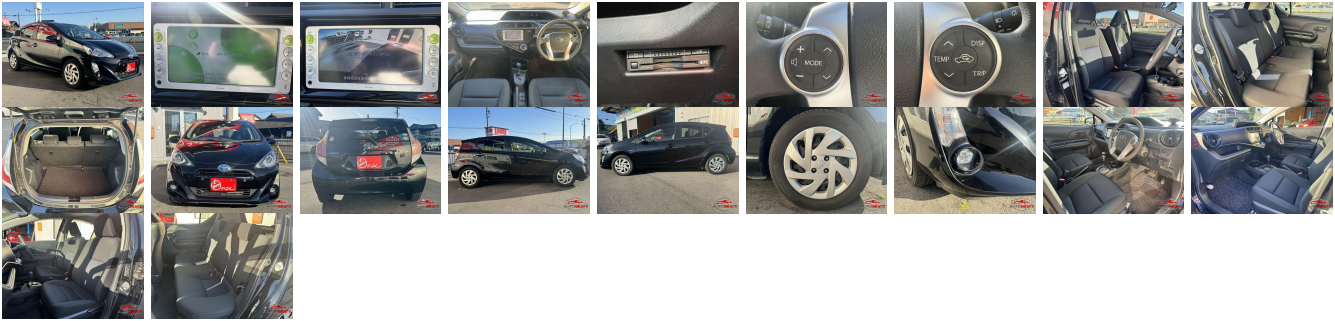

Vehicle Information

TOYOTA

First Registration Year: 2015-08
Manufacture Year: 2015-08

**AB-
770010050**

Model: AQUA **Chassis No:** NHP10-644**** **Transmission:** Automatic **Exterior:**
Grade: 4 **Engine:** **Mileage:** 86,562 **Interior:**
Fuel: Petrol **Seats:** 5 **Engine Capacity:** 1,500
Drive Train: 2WD **Color:** BLACK

Vehicle Options:

Pwr Steering	Pwr Wind	Pwr Mirrors	Center Lock
Air Cond	Reverse Camera	Pwr Slide Door	Easy Closer
Cruise Control	ABS	Air Bag	Fog Lamps
HID Head Lamps	LED Head Lamps	Spare Key	Remote Key
Push Start	Seat Heater	Pwr Seat	Leather Seat
Floor Mat	Sun Roof	Alloy Wheels	Grill Guard
Rear Wiper	Rear Spoiler	Stereo	Navi/TV
Car CD	Car MD	AUX	Spare Tire
Spare Tire Case	Puncture Repairing Kit	Tool	Jack
Operators Manual	Maint. Record		