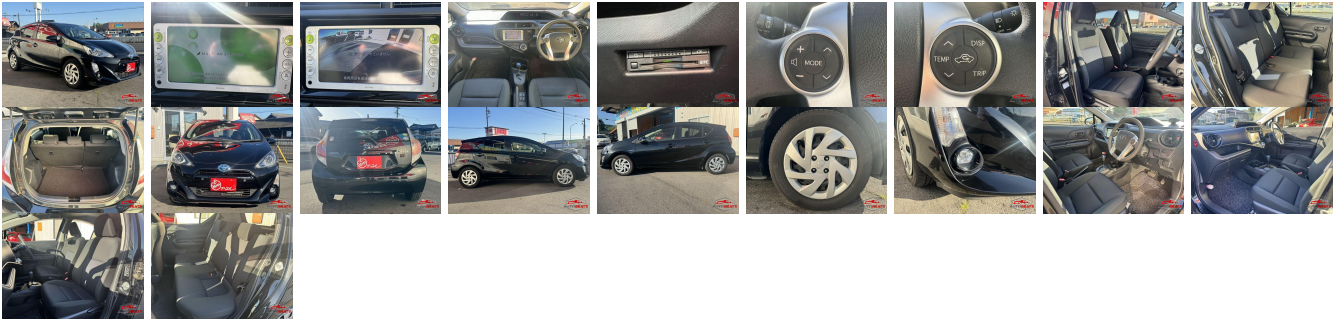

Vehicle Information

TOYOTA

First Registration Year: 2015-08
Manufacture Year: 2015-08

**AB-
770010050**

Model:	AQUA	Chassis No:	NHP10-644****	Transmission:	Automatic	Exterior:	
Grade:	4	Engine:		Mileage:	86,562	Interior:	
Fuel:	Petrol	Seats:	5	Engine Capacity:	1,500		
Drive Train:	2WD			Color:	BLACK		

Vehicle Options:

Pwr Steering	Pwr Wind	Pwr Mirrors	Center Lock
Air Cond	Reverse Camera	Pwr Slide Door	Easy Closer
Cruise Control	ABS	Air Bag	Fog Lamps
HID Head Lamps	LED Head Lamps	Spare Key	Remote Key
Push Start	Seat Heater	Pwr Seat	Leather Seat
Floor Mat	Sun Roof	Alloy Wheels	Grill Guard
Rear Wiper	Rear Spoiler	Stereo	Navi/TV
Car CD	Car MD	AUX	Spare Tire
Spare Tire Case	Puncture Repairing Kit	Tool	Jack
Operators Manual	Maint. Record		