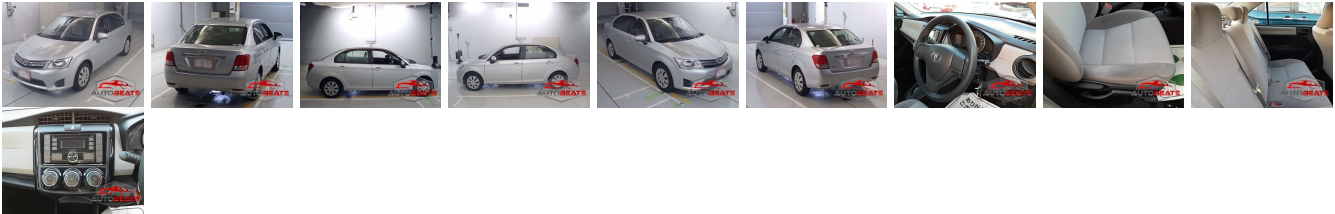

Vehicle Information

AB-770015

Toyota

First Registration Year: 2015-02
Manufacture Year: 2015-02

Model: Carolla **Chassis No:** NZE161-711**58 **Transmission:** Automatic **Exterior:**
Grade: 4.5 **Engine:** **Mileage:** 19,000 **Interior:**
Fuel: Petrol **Seats:** 5 **Engine Capacity:** 1,500
Drive Train: **Color:** Silver

Vehicle Options:

| | | | |
|------------------|------------------------|----------------|--------------|
| Pwr Steering | Pwr Wind | Pwr Mirrors | Center Lock |
| Air Cond | Reverse Camera | Pwr Slide Door | Easy Closer |
| Cruise Control | ABS | Air Bag | Fog Lamps |
| HID Head Lamps | LED Head Lamps | Spare Key | Remote Key |
| Push Start | Seat Heater | Pwr Seat | Leather Seat |
| Floor Mat | Sun Roof | Alloy Wheels | Grill Guard |
| Rear Wiper | Rear Spoiler | Stereo | Navi/TV |
| Car CD | Car MD | AUX | Spare Tire |
| Spare Tire Case | Puncture Repairing Kit | Tool | Jack |
| Operators Manual | Maint. Record | | |