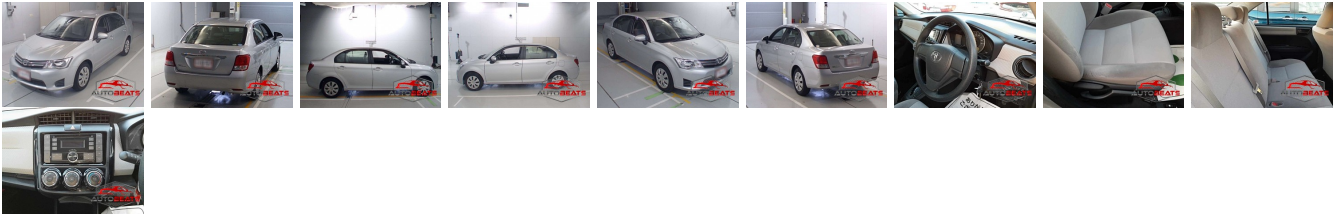

Vehicle Information

AB-770015

Toyota

First Registration Year: 2015-02
Manufacture Year: 2015-02

Model: Carolla **Chassis No:** NZE161-711**58 **Transmission:** Automatic **Exterior:**
Grade: 4.5 **Engine:** **Mileage:** 19,000 **Interior:**
Fuel: Petrol **Seats:** 5 **Engine Capacity:** 1,500
Drive Train: **Color:** Silver

Vehicle Options:

Pwr Steering	Pwr Wind	Pwr Mirrors	Center Lock
Air Cond	Reverse Camera	Pwr Slide Door	Easy Closer
Cruise Control	ABS	Air Bag	Fog Lamps
HID Head Lamps	LED Head Lamps	Spare Key	Remote Key
Push Start	Seat Heater	Pwr Seat	Leather Seat
Floor Mat	Sun Roof	Alloy Wheels	Grill Guard
Rear Wiper	Rear Spoiler	Stereo	Navi/TV
Car CD	Car MD	AUX	Spare Tire
Spare Tire Case	Puncture Repairing Kit	Tool	Jack
Operators Manual	Maint. Record		