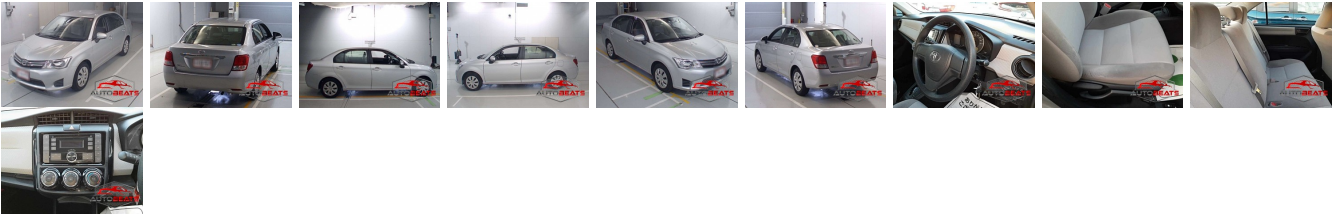

Vehicle Information

AB-770015

Toyota

First Registration Year: 2015-02
Manufacture Year: 2015-02

Model: Carolla **Chassis No:** NZE161-711**58 **Transmission:** Automatic **Exterior:**
Grade: 4.5 **Engine:** **Mileage:** 19,000 **Interior:**
Fuel: Petrol **Seats:** 5 **Engine Capacity:** 1,500
Drive Train: **Color:** Silver

Vehicle Options:

Pwr Steering	Pwr Wind	Pwr Mirrors	Center Lock
Air Cond	Reverse Camera	Pwr Slide Door	Easy Closer
Cruise Control	ABS	Air Bag	Fog Lamps
HID Head Lamps	LED Head Lamps	Spare Key	Remote Key
Push Start	Seat Heater	Pwr Seat	Leather Seat
Floor Mat	Sun Roof	Alloy Wheels	Grill Guard
Rear Wiper	Rear Spoiler	Stereo	Navi/TV
Car CD	Car MD	AUX	Spare Tire
Spare Tire Case	Puncture Repairing Kit	Tool	Jack
Operators Manual	Maint. Record		