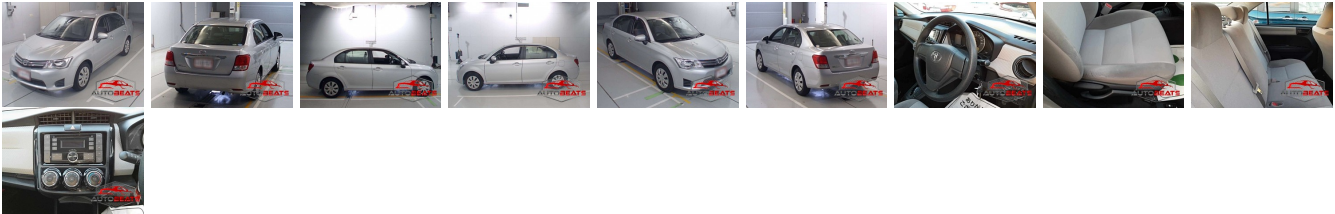

## Vehicle Information

AB-770015

Toyota

**First Registration Year:** 2015-02  
**Manufacture Year:** 2015-02

**Model:** Carolla      **Chassis No:** NZE161-711\*\*58      **Transmission:** Automatic      **Exterior:**  
**Grade:** 4.5      **Engine:**      **Mileage:** 19,000      **Interior:**  
**Fuel:** Petrol      **Seats:** 5      **Engine Capacity:** 1,500  
**Drive Train:**      **Color:** Silver

## Vehicle Options:

Pwr Steering	Pwr Wind	Pwr Mirrors	Center Lock
Air Cond	Reverse Camera	Pwr Slide Door	Easy Closer
Cruise Control	ABS	Air Bag	Fog Lamps
HID Head Lamps	LED Head Lamps	Spare Key	Remote Key
Push Start	Seat Heater	Pwr Seat	Leather Seat
Floor Mat	Sun Roof	Alloy Wheels	Grill Guard
Rear Wiper	Rear Spoiler	Stereo	Navi/TV
Car CD	Car MD	AUX	Spare Tire
Spare Tire Case	Puncture Repairing Kit	Tool	Jack
Operators Manual	Maint. Record		