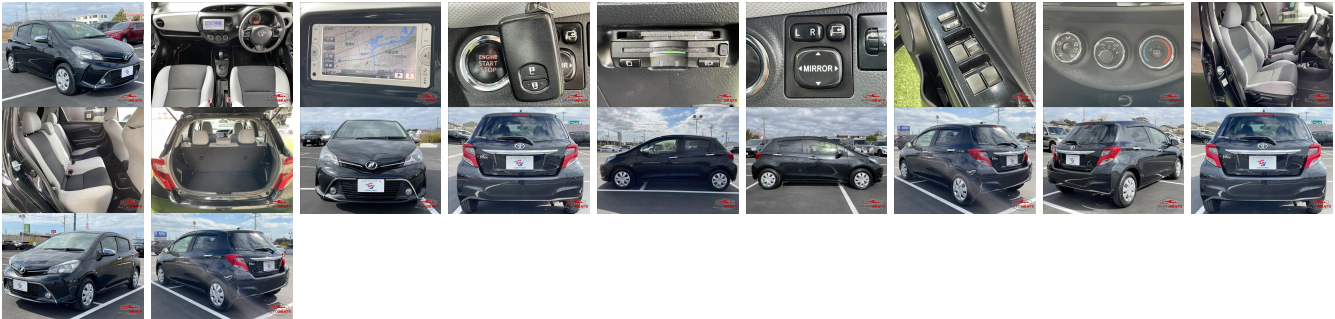

Vehicle Information

AB-770036

TOYOTA

First Registration Year: 2015-05
 Manufacture Year: 2015-05

Model: VITZ **Chassis No:** KSP130-216**** **Transmission:** Automatic **Exterior:**
Grade: 4 **Engine:** **Mileage:** 33,000 **Interior:**
Fuel: Petrol **Seats:** 5 **Engine Capacity:** 1,000
Drive Train: 2WD **Color:** BLACK M

Vehicle Options:

Pwr Steering	Pwr Wind	Pwr Mirrors	Center Lock
Air Cond	Reverse Camera	Pwr Slide Door	Easy Closer
Cruise Control	ABS	Air Bag	Fog Lamps
HID Head Lamps	LED Head Lamps	Spare Key	Remote Key
Push Start	Seat Heater	Pwr Seat	Leather Seat
Floor Mat	Sun Roof	Alloy Wheels	Grill Guard
Rear Wiper	Rear Spoiler	Stereo	Navi/TV
Car CD	Car MD	AUX	Spare Tire
Spare Tire Case	Puncture Repairing Kit	Tool	Jack
Operators Manual	Maint. Record		

\$3,800