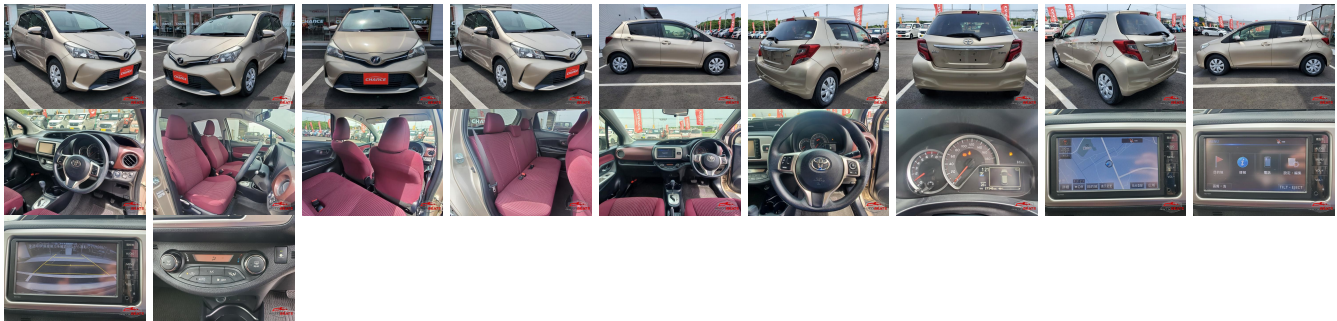

Vehicle Information

AB-770056

TOYOTA

First Registration Year: 2015-03
 Manufacture Year: 2015-03

Model:	VITZ	Chassis No:	NSP130-222****	Transmission:	Automatic	Exterior:
Grade:	4	Engine:		Mileage:	21,600	Interior:
Fuel:	Petrol	Seats:	5	Engine Capacity:	1,300	
Drive Train:	2WD			Color:	GOLD M	

Vehicle Options:

Pwr Steering	Pwr Wind	Pwr Mirrors	Center Lock
Air Cond	Reverse Camera	Pwr Slide Door	Easy Closer
Cruise Control	ABS	Air Bag	Fog Lamps
HID Head Lamps	LED Head Lamps	Spare Key	Remote Key
Push Start	Seat Heater	Pwr Seat	Leather Seat
Floor Mat	Sun Roof	Alloy Wheels	Grill Guard
Rear Wiper	Rear Spoiler	Stereo	Navi/TV
Car CD	Car MD	AUX	Spare Tire
Spare Tire Case	Puncture Repairing Kit	Tool	Jack
Operators Manual	Maint. Record		