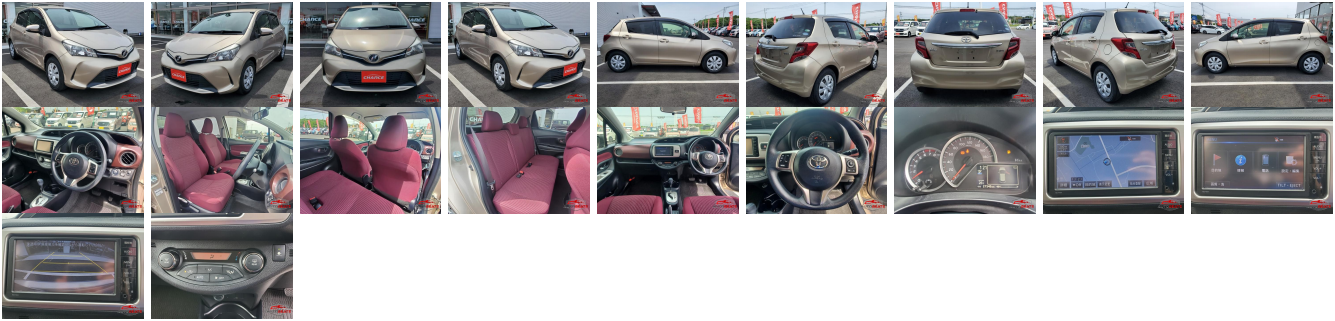

## Vehicle Information

AB-770056

TOYOTA

First Registration Year: 2015-03  
 Manufacture Year: 2015-03

|                     |        |                    |                |                         |           |                  |
|---------------------|--------|--------------------|----------------|-------------------------|-----------|------------------|
| <b>Model:</b>       | VITZ   | <b>Chassis No:</b> | NSP130-222**** | <b>Transmission:</b>    | Automatic | <b>Exterior:</b> |
| <b>Grade:</b>       | 4      | <b>Engine:</b>     |                | <b>Mileage:</b>         | 21,600    | <b>Interior:</b> |
| <b>Fuel:</b>        | Petrol | <b>Seats:</b>      | 5              | <b>Engine Capacity:</b> | 1,300     |                  |
| <b>Drive Train:</b> | 2WD    |                    |                | <b>Color:</b>           | GOLD M    |                  |

## Vehicle Options:

|                  |                        |                |              |
|------------------|------------------------|----------------|--------------|
| Pwr Steering     | Pwr Wind               | Pwr Mirrors    | Center Lock  |
| Air Cond         | Reverse Camera         | Pwr Slide Door | Easy Closer  |
| Cruise Control   | ABS                    | Air Bag        | Fog Lamps    |
| HID Head Lamps   | LED Head Lamps         | Spare Key      | Remote Key   |
| Push Start       | Seat Heater            | Pwr Seat       | Leather Seat |
| Floor Mat        | Sun Roof               | Alloy Wheels   | Grill Guard  |
| Rear Wiper       | Rear Spoiler           | Stereo         | Navi/TV      |
| Car CD           | Car MD                 | AUX            | Spare Tire   |
| Spare Tire Case  | Puncture Repairing Kit | Tool           | Jack         |
| Operators Manual | Maint. Record          |                |              |