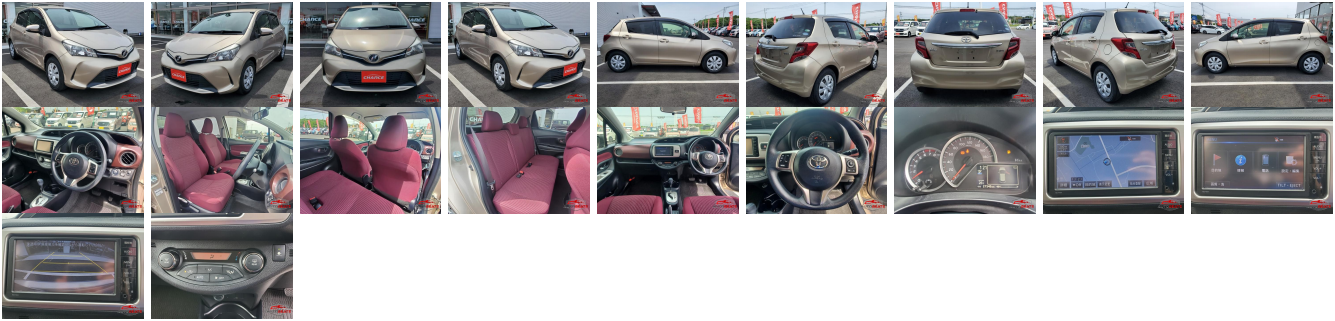

Vehicle Information

AB-770056

TOYOTA

First Registration Year: 2015-03
 Manufacture Year: 2015-03

Model: VITZ **Chassis No:** NSP130-222**** **Transmission:** Automatic **Exterior:**
Grade: 4 **Engine:** **Mileage:** 21,600 **Interior:**
Fuel: Petrol **Seats:** 5 **Engine Capacity:** 1,300
Drive Train: 2WD **Color:** GOLD M

Vehicle Options:

Pwr Steering	Pwr Wind	Pwr Mirrors	Center Lock
Air Cond	Reverse Camera	Pwr Slide Door	Easy Closer
Cruise Control	ABS	Air Bag	Fog Lamps
HID Head Lamps	LED Head Lamps	Spare Key	Remote Key
Push Start	Seat Heater	Pwr Seat	Leather Seat
Floor Mat	Sun Roof	Alloy Wheels	Grill Guard
Rear Wiper	Rear Spoiler	Stereo	Navi/TV
Car CD	Car MD	AUX	Spare Tire
Spare Tire Case	Puncture Repairing Kit	Tool	Jack
Operators Manual	Maint. Record		