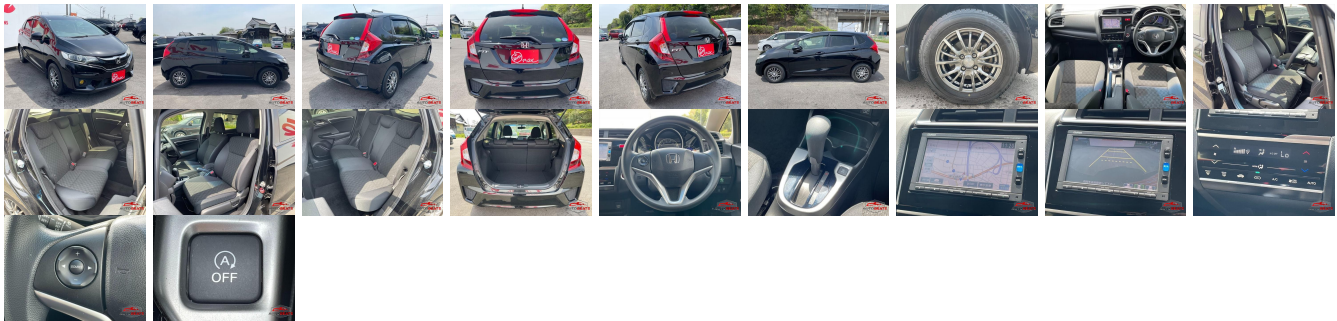

Vehicle Information

AB-7700537

HONDA

First Registration Year: 2016-08
 Manufacture Year: 2016-08

Model:	FIT	Chassis No:	GK3-330****	Transmission:	Automatic	Exterior:
Grade:	4	Engine:		Mileage:	90,633	Interior:
Fuel:	Petrol	Seats:	5	Engine Capacity:	1,300	
Drive Train:	2WD			Color:	BLACK	

Vehicle Options:

Pwr Steering	Pwr Wind	Pwr Mirrors	Center Lock
Air Cond	Reverse Camera	Pwr Slide Door	Easy Closer
Cruise Control	ABS	Air Bag	Fog Lamps
HID Head Lamps	LED Head Lamps	Spare Key	Remote Key
Push Start	Seat Heater	Pwr Seat	Leather Seat
Floor Mat	Sun Roof	Alloy Wheels	Grill Guard
Rear Wiper	Rear Spoiler	Stereo	Navi/TV
Car CD	Car MD	AUX	Spare Tire
Spare Tire Case	Puncture Repairing Kit	Tool	Jack
Operators Manual	Maint. Record		