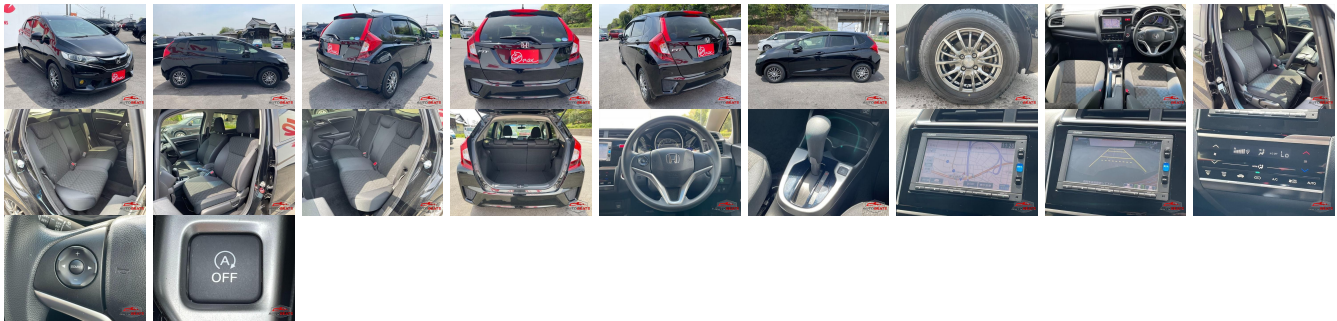

Vehicle Information

AB-7700537

HONDA

First Registration Year: 2016-08
 Manufacture Year: 2016-08

Model: FIT **Chassis No:** GK3-330**** **Transmission:** Automatic **Exterior:**
Grade: 4 **Engine:** **Mileage:** 90,633 **Interior:**
Fuel: Petrol **Seats:** 5 **Engine Capacity:** 1,300
Drive Train: 2WD **Color:** BLACK

Vehicle Options:

Pwr Steering	Pwr Wind	Pwr Mirrors	Center Lock
Air Cond	Reverse Camera	Pwr Slide Door	Easy Closer
Cruise Control	ABS	Air Bag	Fog Lamps
HID Head Lamps	LED Head Lamps	Spare Key	Remote Key
Push Start	Seat Heater	Pwr Seat	Leather Seat
Floor Mat	Sun Roof	Alloy Wheels	Grill Guard
Rear Wiper	Rear Spoiler	Stereo	Navi/TV
Car CD	Car MD	AUX	Spare Tire
Spare Tire Case	Puncture Repairing Kit	Tool	Jack
Operators Manual	Maint. Record		