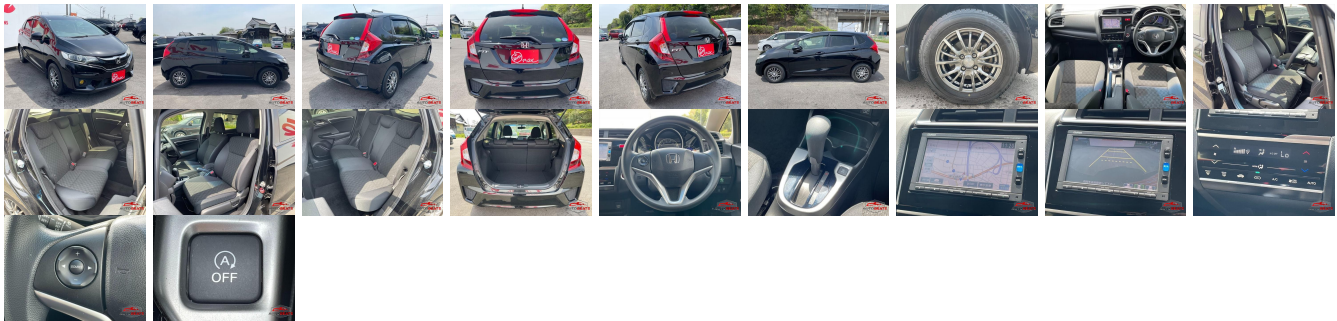

## Vehicle Information

AB-7700537

HONDA

**First Registration Year:** 2016-08  
**Manufacture Year:** 2016-08

<b>Model:</b>	FIT	<b>Chassis No:</b>	GK3-330****	<b>Transmission:</b>	Automatic	<b>Exterior:</b>
<b>Grade:</b>	4	<b>Engine:</b>		<b>Mileage:</b>	90,633	<b>Interior:</b>
<b>Fuel:</b>	Petrol	<b>Seats:</b>	5	<b>Engine Capacity:</b>	1,300	
<b>Drive Train:</b>	2WD			<b>Color:</b>	BLACK	

## Vehicle Options:

Pwr Steering	Pwr Wind	Pwr Mirrors	Center Lock
Air Cond	Reverse Camera	Pwr Slide Door	Easy Closer
Cruise Control	ABS	Air Bag	Fog Lamps
HID Head Lamps	LED Head Lamps	Spare Key	Remote Key
Push Start	Seat Heater	Pwr Seat	Leather Seat
Floor Mat	Sun Roof	Alloy Wheels	Grill Guard
Rear Wiper	Rear Spoiler	Stereo	Navi/TV
Car CD	Car MD	AUX	Spare Tire
Spare Tire Case	Puncture Repairing Kit	Tool	Jack
Operators Manual	Maint. Record		