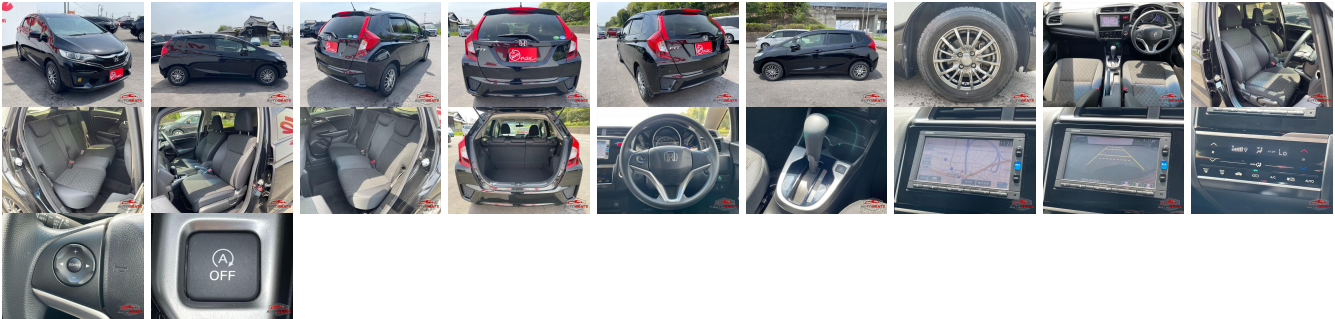

Vehicle Information

AB-7700537

HONDA

First Registration Year: 2016-08
 Manufacture Year: 2016-08

Model: FIT **Chassis No:** GK3-330**** **Transmission:** Automatic **Exterior:**
Grade: 4 **Engine:** **Mileage:** 90,633 **Interior:**
Fuel: Petrol **Seats:** 5 **Engine Capacity:** 1,300
Drive Train: 2WD **Color:** BLACK

Vehicle Options:

Pwr Steering	Pwr Wind	Pwr Mirrors	Center Lock
Air Cond	Reverse Camera	Pwr Slide Door	Easy Closer
Cruise Control	ABS	Air Bag	Fog Lamps
HID Head Lamps	LED Head Lamps	Spare Key	Remote Key
Push Start	Seat Heater	Pwr Seat	Leather Seat
Floor Mat	Sun Roof	Alloy Wheels	Grill Guard
Rear Wiper	Rear Spoiler	Stereo	Navi/TV
Car CD	Car MD	AUX	Spare Tire
Spare Tire Case	Puncture Repairing Kit	Tool	Jack
Operators Manual	Maint. Record		