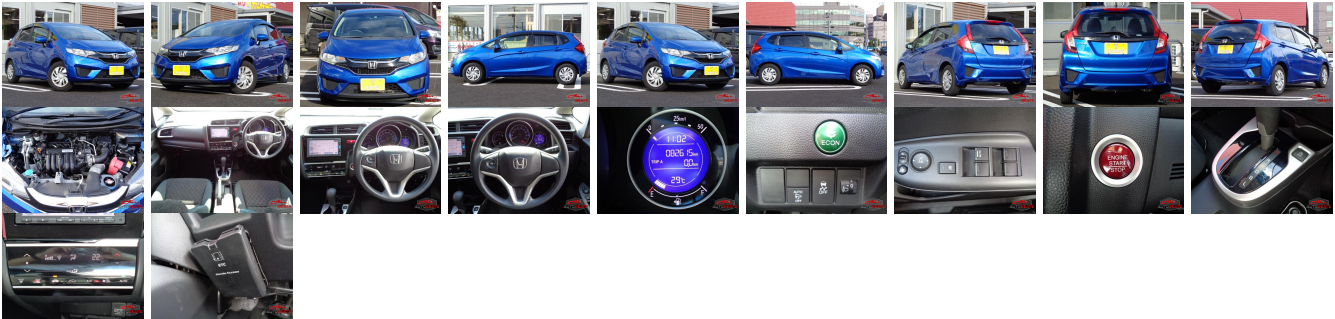

Vehicle Information

AB-7700538

HONDA

First Registration Year: 2016-11
 Manufacture Year: 2016-11

Model:	FIT	Chassis No:	GK3-330****	Transmission:	Automatic	Exterior:
Grade:	4	Engine:		Mileage:	82,615	Interior:
Fuel:	Petrol	Seats:	5	Engine Capacity:	1,300	
Drive Train:	2WD			Color:	BLUE	

Vehicle Options:

Pwr Steering	Pwr Wind	Pwr Mirrors	Center Lock
Air Cond	Reverse Camera	Pwr Slide Door	Easy Closer
Cruise Control	ABS	Air Bag	Fog Lamps
HID Head Lamps	LED Head Lamps	Spare Key	Remote Key
Push Start	Seat Heater	Pwr Seat	Leather Seat
Floor Mat	Sun Roof	Alloy Wheels	Grill Guard
Rear Wiper	Rear Spoiler	Stereo	Navi/TV
Car CD	Car MD	AUX	Spare Tire
Spare Tire Case	Puncture Repairing Kit	Tool	Jack
Operators Manual	Maint. Record		