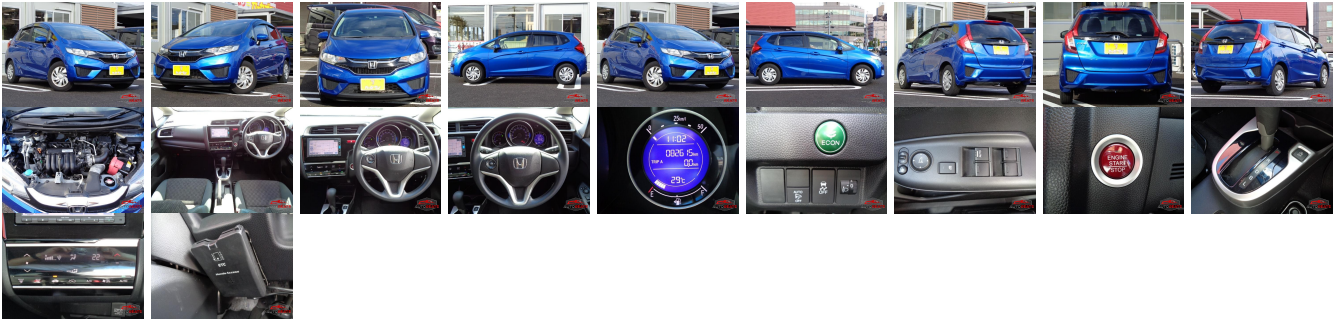

## Vehicle Information

AB-7700538

HONDA

First Registration Year: 2016-11  
 Manufacture Year: 2016-11

<b>Model:</b>	FIT	<b>Chassis No:</b>	GK3-330****	<b>Transmission:</b>	Automatic	<b>Exterior:</b>
<b>Grade:</b>	4	<b>Engine:</b>		<b>Mileage:</b>	82,615	<b>Interior:</b>
<b>Fuel:</b>	Petrol	<b>Seats:</b>	5	<b>Engine Capacity:</b>	1,300	
<b>Drive Train:</b>	2WD			<b>Color:</b>	BLUE	

## Vehicle Options:

Pwr Steering	Pwr Wind	Pwr Mirrors	Center Lock
Air Cond	Reverse Camera	Pwr Slide Door	Easy Closer
Cruise Control	ABS	Air Bag	Fog Lamps
HID Head Lamps	LED Head Lamps	Spare Key	Remote Key
Push Start	Seat Heater	Pwr Seat	Leather Seat
Floor Mat	Sun Roof	Alloy Wheels	Grill Guard
Rear Wiper	Rear Spoiler	Stereo	Navi/TV
Car CD	Car MD	AUX	Spare Tire
Spare Tire Case	Puncture Repairing Kit	Tool	Jack
Operators Manual	Maint. Record		