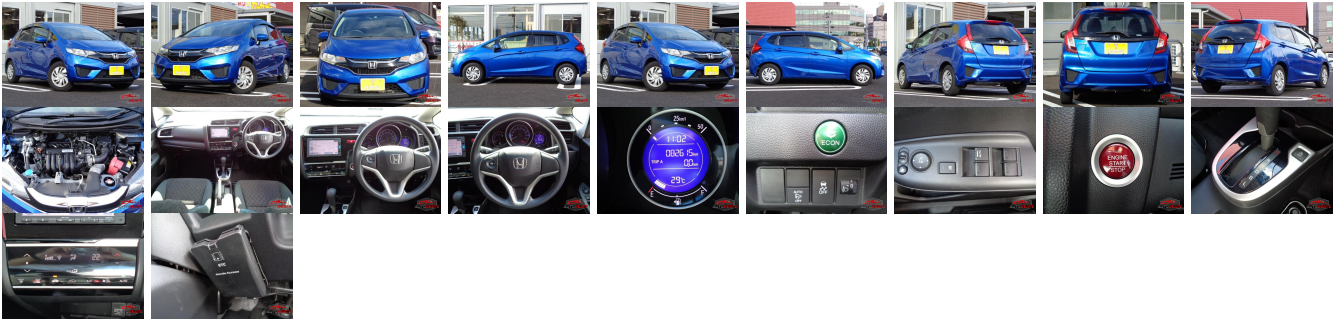

## Vehicle Information

AB-7700538

HONDA

First Registration Year: 2016-11  
 Manufacture Year: 2016-11

<b>Model:</b>	FIT	<b>Chassis No:</b>	GK3-330****	<b>Transmission:</b>	Automatic	<b>Exterior:</b>
<b>Grade:</b>	4	<b>Engine:</b>		<b>Mileage:</b>	82,615	<b>Interior:</b>
<b>Fuel:</b>	Petrol	<b>Seats:</b>	5	<b>Engine Capacity:</b>	1,300	
<b>Drive Train:</b>	2WD			<b>Color:</b>	BLUE	

## Vehicle Options:

Pwr Steering	Pwr Wind	Pwr Mirrors	Center Lock
Air Cond	Reverse Camera	Pwr Slide Door	Easy Closer
Cruise Control	ABS	Air Bag	Fog Lamps
HID Head Lamps	LED Head Lamps	Spare Key	Remote Key
Push Start	Seat Heater	Pwr Seat	Leather Seat
Floor Mat	Sun Roof	Alloy Wheels	Grill Guard
Rear Wiper	Rear Spoiler	Stereo	Navi/TV
Car CD	Car MD	AUX	Spare Tire
Spare Tire Case	Puncture Repairing Kit	Tool	Jack
Operators Manual	Maint. Record		