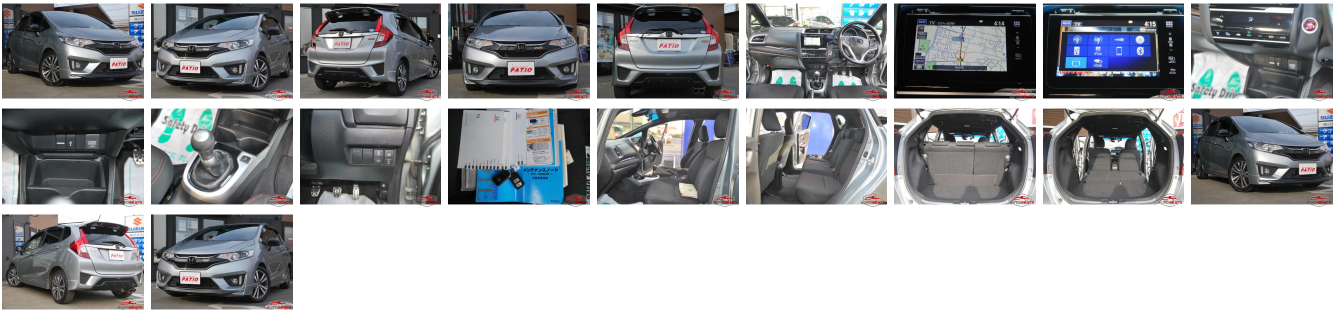

Vehicle Information

AB-7700539

HONDA

First Registration Year: 2016-09
 Manufacture Year: 2016-09

Model:	FIT	Chassis No:	GK5-330****	Transmission:	Automatic	Exterior:
Grade:	4	Engine:		Mileage:	87,340	Interior:
Fuel:	Petrol	Seats:	5	Engine Capacity:	1,500	
Drive Train:	2WD			Color:	GRAY	

Vehicle Options:

Pwr Steering	Pwr Wind	Pwr Mirrors	Center Lock
Air Cond	Reverse Camera	Pwr Slide Door	Easy Closer
Cruise Control	ABS	Air Bag	Fog Lamps
HID Head Lamps	LED Head Lamps	Spare Key	Remote Key
Push Start	Seat Heater	Pwr Seat	Leather Seat
Floor Mat	Sun Roof	Alloy Wheels	Grill Guard
Rear Wiper	Rear Spoiler	Stereo	Navi/TV
Car CD	Car MD	AUX	Spare Tire
Spare Tire Case	Puncture Repairing Kit	Tool	Jack
Operators Manual	Maint. Record		