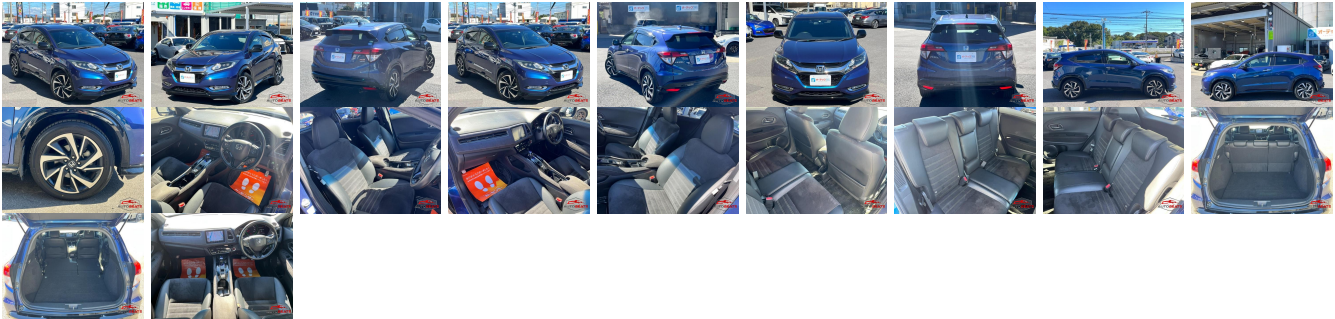

Vehicle Information

AB-7700532

HONDA

First Registration Year: 2016-03
 Manufacture Year: 2016-03

Model:	VEZEL	Chassis No:	RU3-120****	Transmission:	Automatic	Exterior:
Grade:	4	Engine:		Mileage:	82,760	Interior:
Fuel:	Hybrid	Seats:	5	Engine Capacity:	1,500	
Drive Train:	2WD			Color:	BLUE	

Vehicle Options:

Pwr Steering	Pwr Wind	Pwr Mirrors	Center Lock
Air Cond	Reverse Camera	Pwr Slide Door	Easy Closer
Cruise Control	ABS	Air Bag	Fog Lamps
HID Head Lamps	LED Head Lamps	Spare Key	Remote Key
Push Start	Seat Heater	Pwr Seat	Leather Seat
Floor Mat	Sun Roof	Alloy Wheels	Grill Guard
Rear Wiper	Rear Spoiler	Stereo	Navi/TV
Car CD	Car MD	AUX	Spare Tire
Spare Tire Case	Puncture Repairing Kit	Tool	Jack
Operators Manual	Maint. Record		