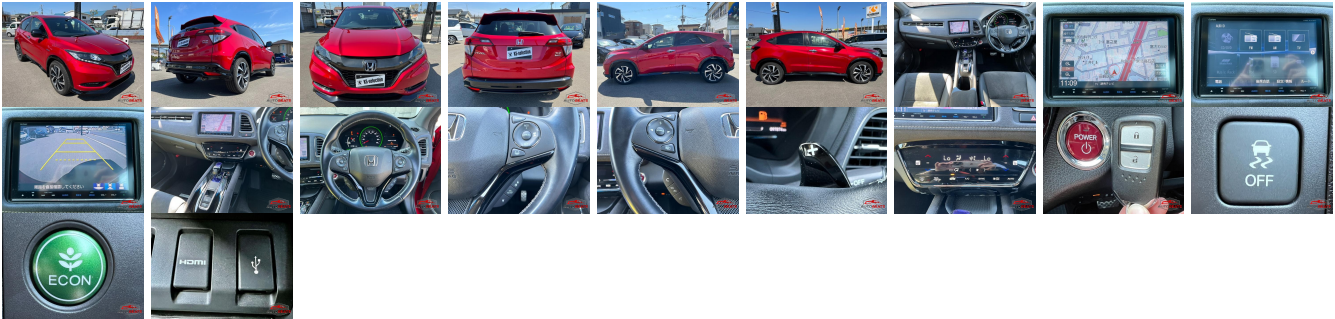

Vehicle Information

AB-7700531

HONDA

First Registration Year: 2016-05
 Manufacture Year: 2016-05

Model: VEZEL **Chassis No:** RU3-120**** **Transmission:** Automatic **Exterior:**
Grade: 4 **Engine:** **Mileage:** 97,874 **Interior:**
Fuel: Hybrid **Seats:** 5 **Engine Capacity:** 1,500
Drive Train: 2WD **Color:** RED

Vehicle Options:

Pwr Steering	Pwr Wind	Pwr Mirrors	Center Lock
Air Cond	Reverse Camera	Pwr Slide Door	Easy Closer
Cruise Control	ABS	Air Bag	Fog Lamps
HID Head Lamps	LED Head Lamps	Spare Key	Remote Key
Push Start	Seat Heater	Pwr Seat	Leather Seat
Floor Mat	Sun Roof	Alloy Wheels	Grill Guard
Rear Wiper	Rear Spoiler	Stereo	Navi/TV
Car CD	Car MD	AUX	Spare Tire
Spare Tire Case	Puncture Repairing Kit	Tool	Jack
Operators Manual	Maint. Record		