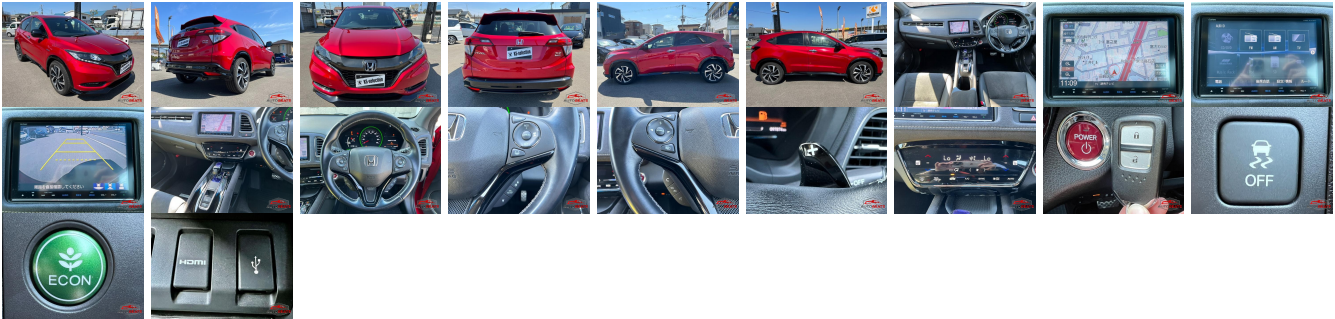

## Vehicle Information

AB-7700531

HONDA

First Registration Year: 2016-05  
 Manufacture Year: 2016-05

**Model:** VEZEL      **Chassis No:** RU3-120\*\*\*\*      **Transmission:** Automatic      **Exterior:**  
**Grade:** 4      **Engine:**      **Mileage:** 97,874      **Interior:**  
**Fuel:** Hybrid      **Seats:** 5      **Engine Capacity:** 1,500  
**Drive Train:** 2WD      **Color:** RED

## Vehicle Options:

Pwr Steering	Pwr Wind	Pwr Mirrors	Center Lock
Air Cond	Reverse Camera	Pwr Slide Door	Easy Closer
Cruise Control	ABS	Air Bag	Fog Lamps
HID Head Lamps	LED Head Lamps	Spare Key	Remote Key
Push Start	Seat Heater	Pwr Seat	Leather Seat
Floor Mat	Sun Roof	Alloy Wheels	Grill Guard
Rear Wiper	Rear Spoiler	Stereo	Navi/TV
Car CD	Car MD	AUX	Spare Tire
Spare Tire Case	Puncture Repairing Kit	Tool	Jack
Operators Manual	Maint. Record		