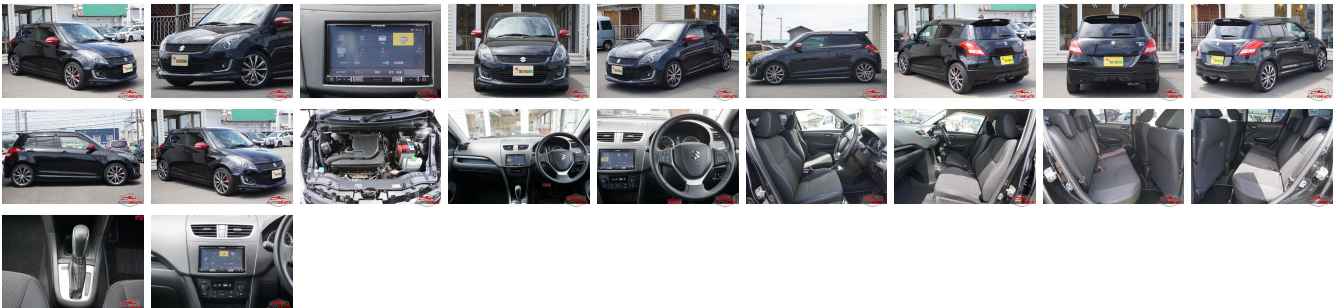

## Vehicle Information

AB-7700543

SUZUKI

First Registration Year: 2016-11  
 Manufacture Year: 2016-11

**Model:** SWIFT      **Chassis No:** ZD72S-31\*\*\*\*      **Transmission:** Automatic      **Exterior:**  
**Grade:** 4      **Engine:**      **Mileage:** 93,100      **Interior:**  
**Fuel:** Petrol      **Seats:** 5      **Engine Capacity:** 1,200  
**Drive Train:** 4WD      **Color:** BLACK

## Vehicle Options:

Pwr Steering	Pwr Wind	Pwr Mirrors	Center Lock
Air Cond	Reverse Camera	Pwr Slide Door	Easy Closer
Cruise Control	ABS	Air Bag	Fog Lamps
HID Head Lamps	LED Head Lamps	Spare Key	Remote Key
Push Start	Seat Heater	Pwr Seat	Leather Seat
Floor Mat	Sun Roof	Alloy Wheels	Grill Guard
Rear Wiper	Rear Spoiler	Stereo	Navi/TV
Car CD	Car MD	AUX	Spare Tire
Spare Tire Case	Puncture Repairing Kit	Tool	Jack
Operators Manual	Maint. Record		