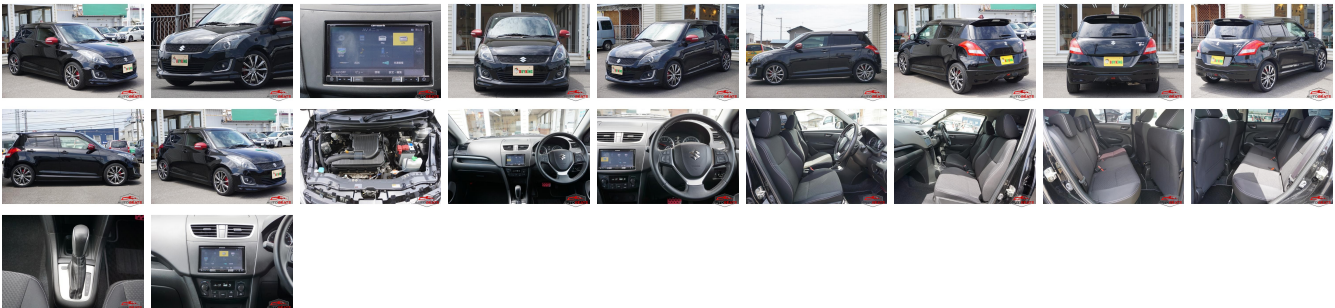

Vehicle Information

AB-7700543

SUZUKI

First Registration Year: 2016-11
 Manufacture Year: 2016-11

Model: SWIFT **Chassis No:** ZD72S-31**** **Transmission:** Automatic **Exterior:**
Grade: 4 **Engine:** **Mileage:** 93,100 **Interior:**
Fuel: Petrol **Seats:** 5 **Engine Capacity:** 1,200
Drive Train: 4WD **Color:** BLACK

Vehicle Options:

Pwr Steering	Pwr Wind	Pwr Mirrors	Center Lock
Air Cond	Reverse Camera	Pwr Slide Door	Easy Closer
Cruise Control	ABS	Air Bag	Fog Lamps
HID Head Lamps	LED Head Lamps	Spare Key	Remote Key
Push Start	Seat Heater	Pwr Seat	Leather Seat
Floor Mat	Sun Roof	Alloy Wheels	Grill Guard
Rear Wiper	Rear Spoiler	Stereo	Navi/TV
Car CD	Car MD	AUX	Spare Tire
Spare Tire Case	Puncture Repairing Kit	Tool	Jack
Operators Manual	Maint. Record		