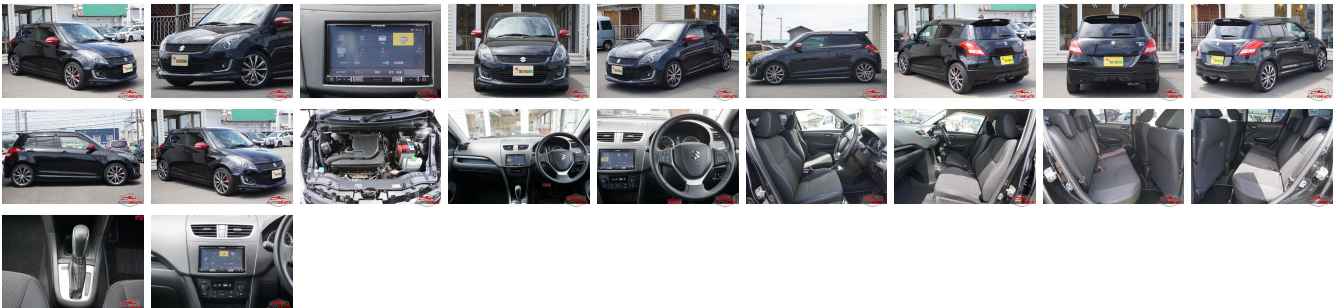

Vehicle Information

AB-7700543

SUZUKI

First Registration Year: 2016-11
 Manufacture Year: 2016-11

Model:	SWIFT	Chassis No:	ZD72S-31****	Transmission:	Automatic	Exterior:
Grade:	4	Engine:		Mileage:	93,100	Interior:
Fuel:	Petrol	Seats:	5	Engine Capacity:	1,200	
Drive Train:	4WD			Color:	BLACK	

Vehicle Options:

Pwr Steering	Pwr Wind	Pwr Mirrors	Center Lock
Air Cond	Reverse Camera	Pwr Slide Door	Easy Closer
Cruise Control	ABS	Air Bag	Fog Lamps
HID Head Lamps	LED Head Lamps	Spare Key	Remote Key
Push Start	Seat Heater	Pwr Seat	Leather Seat
Floor Mat	Sun Roof	Alloy Wheels	Grill Guard
Rear Wiper	Rear Spoiler	Stereo	Navi/TV
Car CD	Car MD	AUX	Spare Tire
Spare Tire Case	Puncture Repairing Kit	Tool	Jack
Operators Manual	Maint. Record		