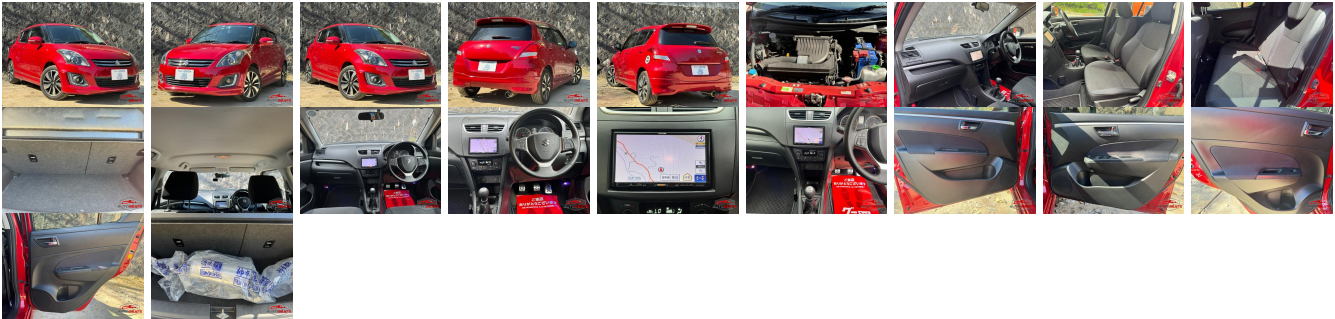

Vehicle Information

AB-7700546

SUZUKI

First Registration Year: 2016-10
 Manufacture Year: 2016-10

Model:	SWIFT	Chassis No:	ZC72S-37****	Transmission:	Automatic	Exterior:
Grade:	4	Engine:		Mileage:	80,400	Interior:
Fuel:	Petrol	Seats:	5	Engine Capacity:	1,200	
Drive Train:	2WD			Color:	RED M	

Vehicle Options:

Pwr Steering	Pwr Wind	Pwr Mirrors	Center Lock
Air Cond	Reverse Camera	Pwr Slide Door	Easy Closer
Cruise Control	ABS	Air Bag	Fog Lamps
HID Head Lamps	LED Head Lamps	Spare Key	Remote Key
Push Start	Seat Heater	Pwr Seat	Leather Seat
Floor Mat	Sun Roof	Alloy Wheels	Grill Guard
Rear Wiper	Rear Spoiler	Stereo	Navi/TV
Car CD	Car MD	AUX	Spare Tire
Spare Tire Case	Puncture Repairing Kit	Tool	Jack
Operators Manual	Maint. Record		