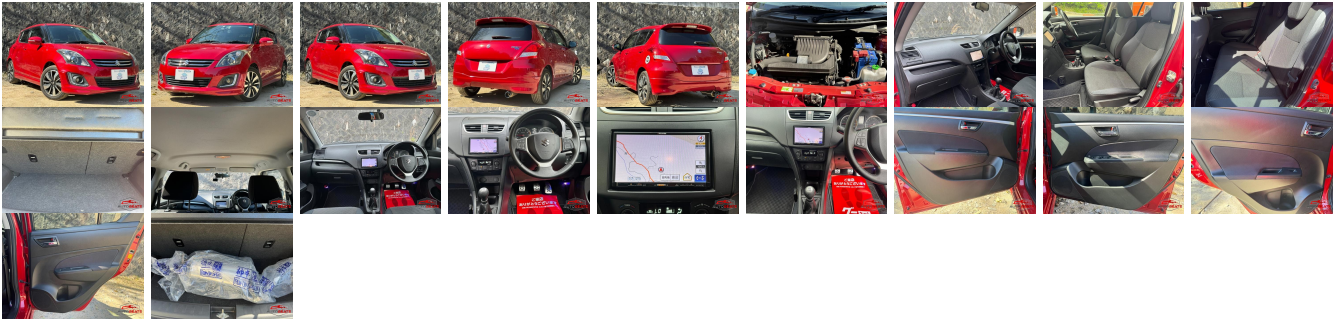

Vehicle Information

AB-7700546

SUZUKI

First Registration Year: 2016-10
 Manufacture Year: 2016-10

Model:	SWIFT	Chassis No:	ZC72S-37****	Transmission:	Automatic	Exterior:
Grade:	4	Engine:		Mileage:	80,400	Interior:
Fuel:	Petrol	Seats:	5	Engine Capacity:	1,200	
Drive Train:	2WD			Color:	RED M	

Vehicle Options:

Pwr Steering	Pwr Wind	Pwr Mirrors	Center Lock
Air Cond	Reverse Camera	Pwr Slide Door	Easy Closer
Cruise Control	ABS	Air Bag	Fog Lamps
HID Head Lamps	LED Head Lamps	Spare Key	Remote Key
Push Start	Seat Heater	Pwr Seat	Leather Seat
Floor Mat	Sun Roof	Alloy Wheels	Grill Guard
Rear Wiper	Rear Spoiler	Stereo	Navi/TV
Car CD	Car MD	AUX	Spare Tire
Spare Tire Case	Puncture Repairing Kit	Tool	Jack
Operators Manual	Maint. Record		