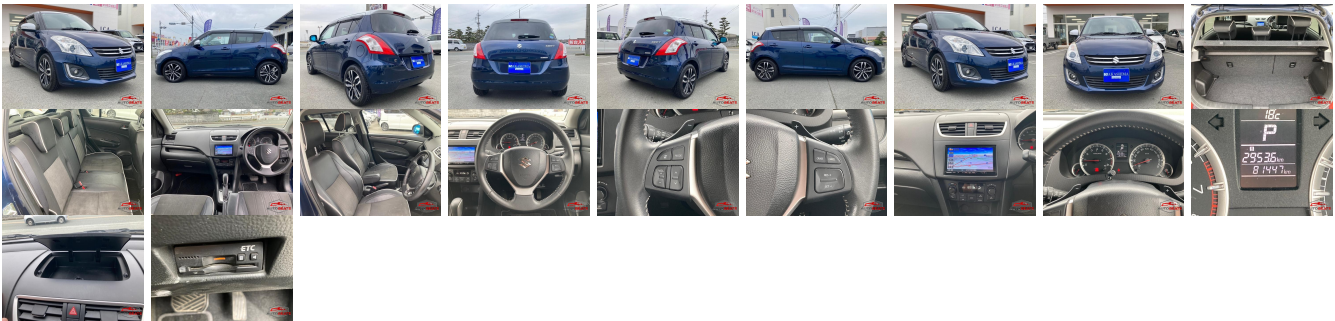

Vehicle Information

AB-7700547

SUZUKI

First Registration Year: 2016-08
 Manufacture Year: 2016-08

Model:	SWIFT	Chassis No:	ZC72S-36****	Transmission:	Automatic	Exterior:
Grade:	4	Engine:		Mileage:	81,447	Interior:
Fuel:	Petrol	Seats:	5	Engine Capacity:	1,200	
Drive Train:	2WD			Color:	BLUE	

Vehicle Options:

Pwr Steering	Pwr Wind	Pwr Mirrors	Center Lock
Air Cond	Reverse Camera	Pwr Slide Door	Easy Closer
Cruise Control	ABS	Air Bag	Fog Lamps
HID Head Lamps	LED Head Lamps	Spare Key	Remote Key
Push Start	Seat Heater	Pwr Seat	Leather Seat
Floor Mat	Sun Roof	Alloy Wheels	Grill Guard
Rear Wiper	Rear Spoiler	Stereo	Navi/TV
Car CD	Car MD	AUX	Spare Tire
Spare Tire Case	Puncture Repairing Kit	Tool	Jack
Operators Manual	Maint. Record		