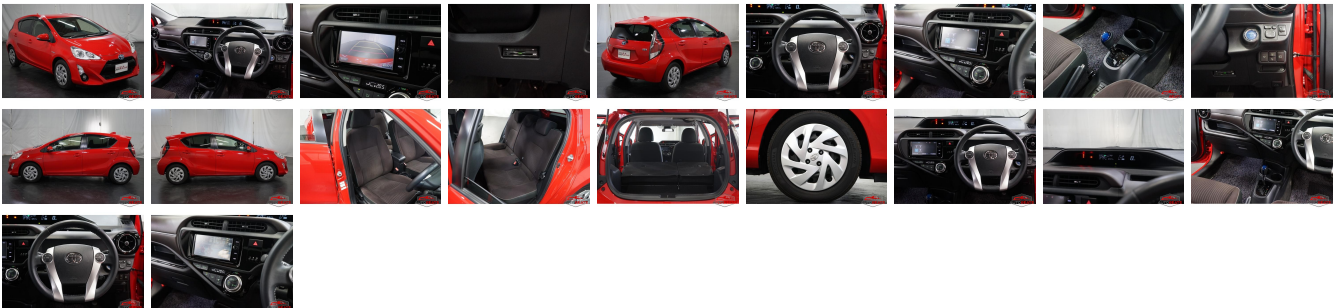

Vehicle Information

AB-770065

TOYOTA

First Registration Year: 2016-06
 Manufacture Year: 2016-06

Model:	AQUA	Chassis No:	NHP10-256****	Transmission:	Automatic	Exterior:
Grade:	4	Engine:		Mileage:	62,629	Interior:
Fuel:	Hybrid	Seats:	4	Engine Capacity:	1,500	
Drive Train:	2WD			Color:	RED	

Vehicle Options:

Pwr Steering	Pwr Wind	Pwr Mirrors	Center Lock
Air Cond	Reverse Camera	Pwr Slide Door	Easy Closer
Cruise Control	ABS	Air Bag	Fog Lamps
HID Head Lamps	LED Head Lamps	Spare Key	Remote Key
Push Start	Seat Heater	Pwr Seat	Leather Seat
Floor Mat	Sun Roof	Alloy Wheels	Grill Guard
Rear Wiper	Rear Spoiler	Stereo	Navi/TV
Car CD	Car MD	AUX	Spare Tire
Spare Tire Case	Puncture Repairing Kit	Tool	Jack
Operators Manual	Maint. Record		