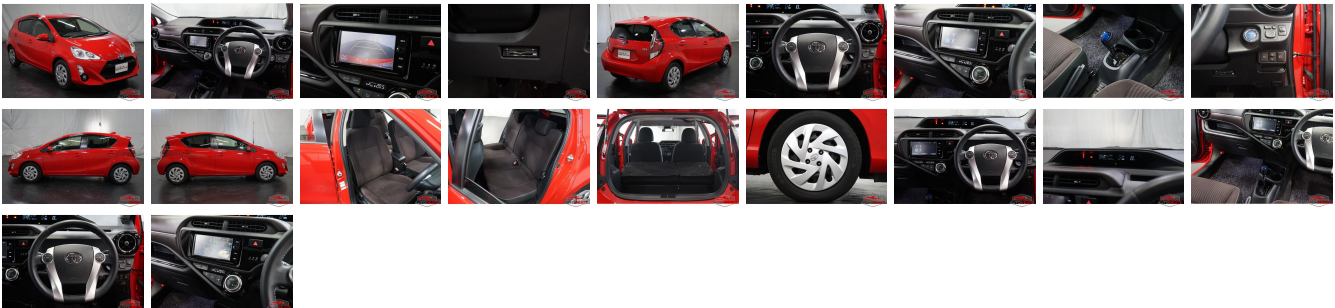

Vehicle Information

AB-770065

TOYOTA

First Registration Year: 2016-06
 Manufacture Year: 2016-06

Model: AQUA **Chassis No:** NHP10-256**** **Transmission:** Automatic **Exterior:**
Grade: 4 **Engine:** **Mileage:** 62,629 **Interior:**
Fuel: Hybrid **Seats:** 4 **Engine Capacity:** 1,500
Drive Train: 2WD **Color:** RED

Vehicle Options:

Pwr Steering	Pwr Wind	Pwr Mirrors	Center Lock
Air Cond	Reverse Camera	Pwr Slide Door	Easy Closer
Cruise Control	ABS	Air Bag	Fog Lamps
HID Head Lamps	LED Head Lamps	Spare Key	Remote Key
Push Start	Seat Heater	Pwr Seat	Leather Seat
Floor Mat	Sun Roof	Alloy Wheels	Grill Guard
Rear Wiper	Rear Spoiler	Stereo	Navi/TV
Car CD	Car MD	AUX	Spare Tire
Spare Tire Case	Puncture Repairing Kit	Tool	Jack
Operators Manual	Maint. Record		