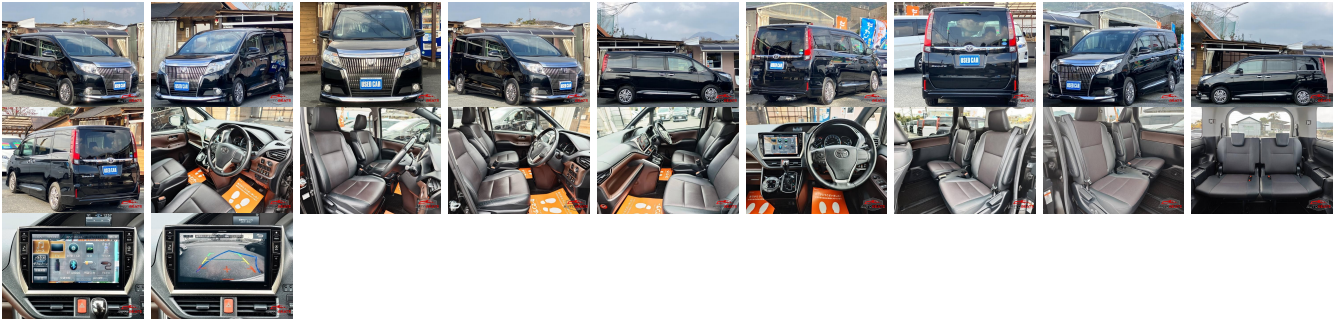

Vehicle Information

AB-7700196

TOYOTA

First Registration Year: 2016-01
 Manufacture Year: 2016-01

Model:	ESQUIRE	Chassis No:	ZRR80G-017****	Transmission:	Automatic	Exterior:
Grade:	4	Engine:		Mileage:	98,200	Interior:
Fuel:	Petrol	Seats:	7	Engine Capacity:	2,000	
Drive Train:	2WD			Color:	BLACK M	

Vehicle Options:

Pwr Steering	Pwr Wind	Pwr Mirrors	Center Lock
Air Cond	Reverse Camera	Pwr Slide Door	Easy Closer
Cruise Control	ABS	Air Bag	Fog Lamps
HID Head Lamps	LED Head Lamps	Spare Key	Remote Key
Push Start	Seat Heater	Pwr Seat	Leather Seat
Floor Mat	Sun Roof	Alloy Wheels	Grill Guard
Rear Wiper	Rear Spoiler	Stereo	Navi/TV
Car CD	Car MD	AUX	Spare Tire
Spare Tire Case	Puncture Repairing Kit	Tool	Jack
Operators Manual	Maint. Record		