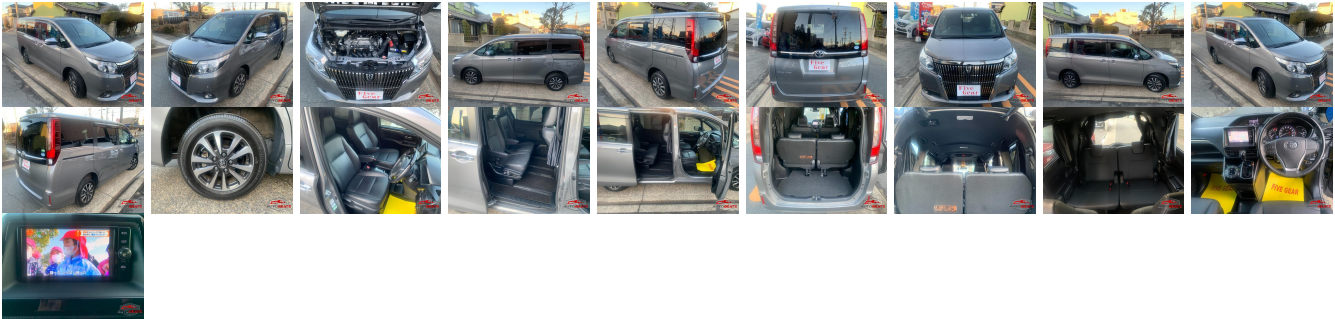

Vehicle Information

AB-7700214

TOYOTA

First Registration Year: 2016-10
 Manufacture Year: 2016-10

Model:	ESQUIRE	Chassis No:	ZRR85G-008****	Transmission:	Automatic	Exterior:
Grade:	4	Engine:		Mileage:	107,657	Interior:
Fuel:	Petrol	Seats:	7	Engine Capacity:	2,000	
Drive Train:	4WD			Color:	GRAY	

Vehicle Options:

Pwr Steering	Pwr Wind	Pwr Mirrors	Center Lock
Air Cond	Reverse Camera	Pwr Slide Door	Easy Closer
Cruise Control	ABS	Air Bag	Fog Lamps
HID Head Lamps	LED Head Lamps	Spare Key	Remote Key
Push Start	Seat Heater	Pwr Seat	Leather Seat
Floor Mat	Sun Roof	Alloy Wheels	Grill Guard
Rear Wiper	Rear Spoiler	Stereo	Navi/TV
Car CD	Car MD	AUX	Spare Tire
Spare Tire Case	Puncture Repairing Kit	Tool	Jack
Operators Manual	Maint. Record		