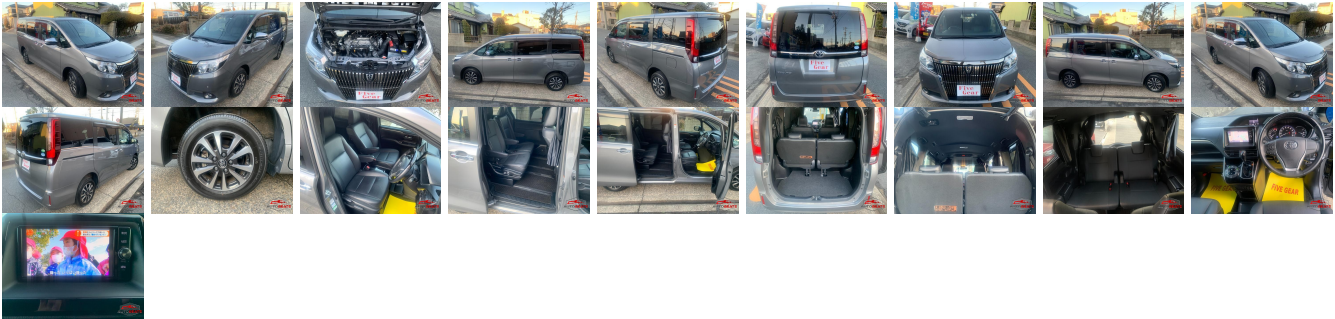

## Vehicle Information

AB-7700214

TOYOTA

**First Registration Year:** 2016-10  
**Manufacture Year:** 2016-10

<b>Model:</b>	ESQUIRE	<b>Chassis No:</b>	ZRR85G-008****	<b>Transmission:</b>	Automatic	<b>Exterior:</b>
<b>Grade:</b>	4	<b>Engine:</b>		<b>Mileage:</b>	107,657	<b>Interior:</b>
<b>Fuel:</b>	Petrol	<b>Seats:</b>	7	<b>Engine Capacity:</b>	2,000	
<b>Drive Train:</b>	4WD			<b>Color:</b>	GRAY	

## Vehicle Options:

Pwr Steering	Pwr Wind	Pwr Mirrors	Center Lock
Air Cond	Reverse Camera	Pwr Slide Door	Easy Closer
Cruise Control	ABS	Air Bag	Fog Lamps
HID Head Lamps	LED Head Lamps	Spare Key	Remote Key
Push Start	Seat Heater	Pwr Seat	Leather Seat
Floor Mat	Sun Roof	Alloy Wheels	Grill Guard
Rear Wiper	Rear Spoiler	Stereo	Navi/TV
Car CD	Car MD	AUX	Spare Tire
Spare Tire Case	Puncture Repairing Kit	Tool	Jack
Operators Manual	Maint. Record		

**\$9,200**