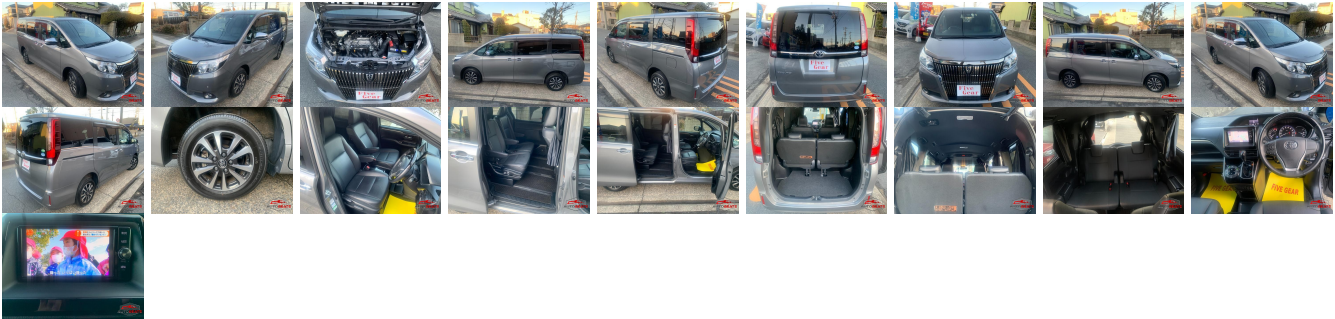

Vehicle Information

AB-7700214

TOYOTA

First Registration Year: 2016-10
Manufacture Year: 2016-10

Model:	ESQUIRE	Chassis No:	ZRR85G-008****	Transmission:	Automatic	Exterior:
Grade:	4	Engine:		Mileage:	107,657	Interior:
Fuel:	Petrol	Seats:	7	Engine Capacity:	2,000	
Drive Train:	4WD			Color:	GRAY	

Vehicle Options:

Pwr Steering	Pwr Wind	Pwr Mirrors	Center Lock
Air Cond	Reverse Camera	Pwr Slide Door	Easy Closer
Cruise Control	ABS	Air Bag	Fog Lamps
HID Head Lamps	LED Head Lamps	Spare Key	Remote Key
Push Start	Seat Heater	Pwr Seat	Leather Seat
Floor Mat	Sun Roof	Alloy Wheels	Grill Guard
Rear Wiper	Rear Spoiler	Stereo	Navi/TV
Car CD	Car MD	AUX	Spare Tire
Spare Tire Case	Puncture Repairing Kit	Tool	Jack
Operators Manual	Maint. Record		