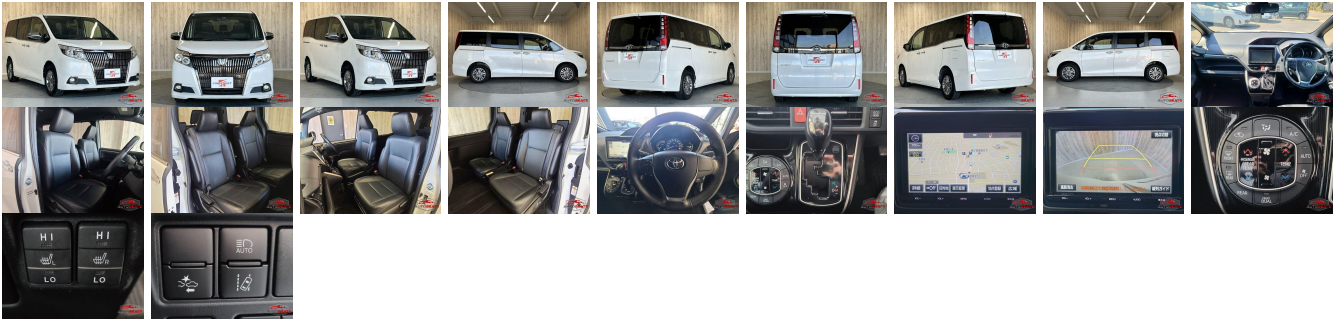

Vehicle Information

AB-7700180

TOYOTA

First Registration Year: 2016-11
 Manufacture Year: 2016-11

Model: ESQUIRE **Chassis No:** ZRR80-029**** **Transmission:** Automatic **Exterior:**
Grade: 4 **Engine:** **Mileage:** 55,976 **Interior:**
Fuel: Petrol **Seats:** 7 **Engine Capacity:** 2,000
Drive Train: 2WD **Color:** PEARL

Vehicle Options:

Pwr Steering	Pwr Wind	Pwr Mirrors	Center Lock
Air Cond	Reverse Camera	Pwr Slide Door	Easy Closer
Cruise Control	ABS	Air Bag	Fog Lamps
HID Head Lamps	LED Head Lamps	Spare Key	Remote Key
Push Start	Seat Heater	Pwr Seat	Leather Seat
Floor Mat	Sun Roof	Alloy Wheels	Grill Guard
Rear Wiper	Rear Spoiler	Stereo	Navi/TV
Car CD	Car MD	AUX	Spare Tire
Spare Tire Case	Puncture Repairing Kit	Tool	Jack
Operators Manual	Maint. Record		