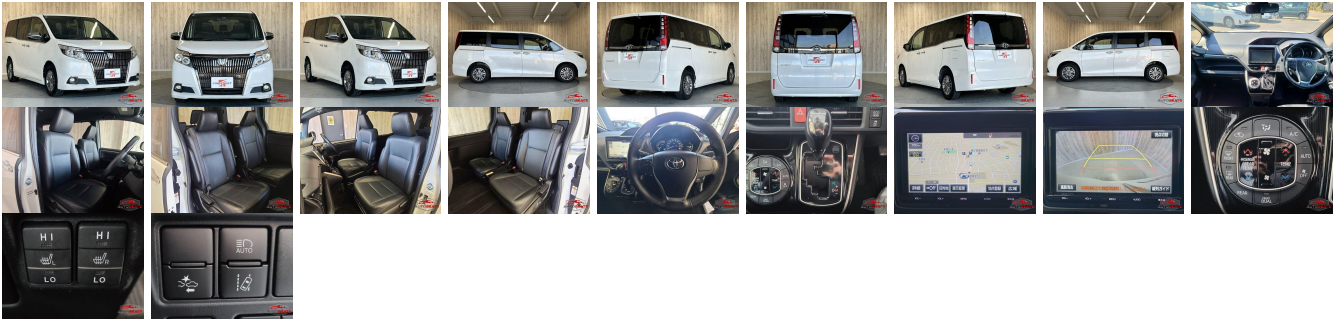

Vehicle Information

AB-7700180

TOYOTA

First Registration Year: 2016-11
 Manufacture Year: 2016-11

Model: ESQUIRE **Chassis No:** ZRR80-029**** **Transmission:** Automatic **Exterior:**
Grade: 4 **Engine:** **Mileage:** 55,976 **Interior:**
Fuel: Petrol **Seats:** 7 **Engine Capacity:** 2,000
Drive Train: 2WD **Color:** PEARL

Vehicle Options:

| | | | |
|------------------|------------------------|----------------|--------------|
| Pwr Steering | Pwr Wind | Pwr Mirrors | Center Lock |
| Air Cond | Reverse Camera | Pwr Slide Door | Easy Closer |
| Cruise Control | ABS | Air Bag | Fog Lamps |
| HID Head Lamps | LED Head Lamps | Spare Key | Remote Key |
| Push Start | Seat Heater | Pwr Seat | Leather Seat |
| Floor Mat | Sun Roof | Alloy Wheels | Grill Guard |
| Rear Wiper | Rear Spoiler | Stereo | Navi/TV |
| Car CD | Car MD | AUX | Spare Tire |
| Spare Tire Case | Puncture Repairing Kit | Tool | Jack |
| Operators Manual | Maint. Record | | |