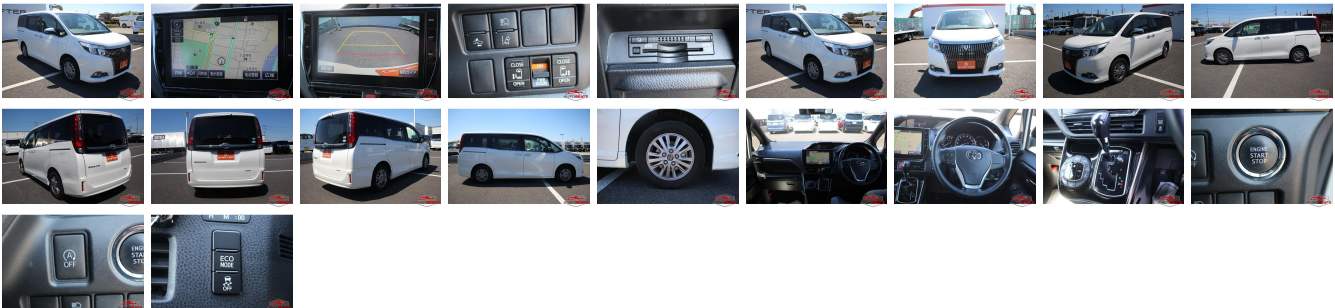

## Vehicle Information

AB-7700204

TOYOTA

First Registration Year: 2016-07  
 Manufacture Year: 2016-07

**Model:** ESQUIRE      **Chassis No:** ZRR80-025\*\*\*\*      **Transmission:** Automatic      **Exterior:**  
**Grade:** 4      **Engine:**      **Mileage:** 95,917      **Interior:**  
**Fuel:** Petrol      **Seats:** 7      **Engine Capacity:** 2,000  
**Drive Train:** 2WD      **Color:** PEARL

## Vehicle Options:

|                  |                        |                |              |
|------------------|------------------------|----------------|--------------|
| Pwr Steering     | Pwr Wind               | Pwr Mirrors    | Center Lock  |
| Air Cond         | Reverse Camera         | Pwr Slide Door | Easy Closer  |
| Cruise Control   | ABS                    | Air Bag        | Fog Lamps    |
| HID Head Lamps   | LED Head Lamps         | Spare Key      | Remote Key   |
| Push Start       | Seat Heater            | Pwr Seat       | Leather Seat |
| Floor Mat        | Sun Roof               | Alloy Wheels   | Grill Guard  |
| Rear Wiper       | Rear Spoiler           | Stereo         | Navi/TV      |
| Car CD           | Car MD                 | AUX            | Spare Tire   |
| Spare Tire Case  | Puncture Repairing Kit | Tool           | Jack         |
| Operators Manual | Maint. Record          |                |              |