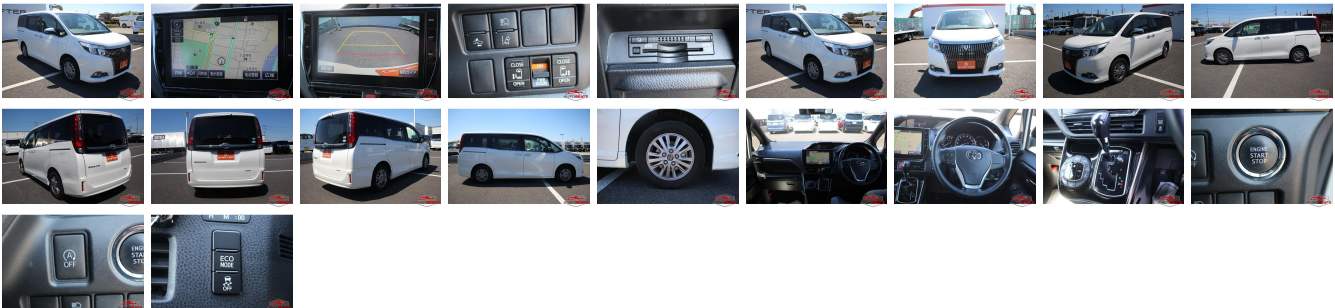

Vehicle Information

AB-7700204

TOYOTA

First Registration Year: 2016-07
 Manufacture Year: 2016-07

Model: ESQUIRE **Chassis No:** ZRR80-025**** **Transmission:** Automatic **Exterior:**
Grade: 4 **Engine:** **Mileage:** 95,917 **Interior:**
Fuel: Petrol **Seats:** 7 **Engine Capacity:** 2,000
Drive Train: 2WD **Color:** PEARL

Vehicle Options:

Pwr Steering	Pwr Wind	Pwr Mirrors	Center Lock
Air Cond	Reverse Camera	Pwr Slide Door	Easy Closer
Cruise Control	ABS	Air Bag	Fog Lamps
HID Head Lamps	LED Head Lamps	Spare Key	Remote Key
Push Start	Seat Heater	Pwr Seat	Leather Seat
Floor Mat	Sun Roof	Alloy Wheels	Grill Guard
Rear Wiper	Rear Spoiler	Stereo	Navi/TV
Car CD	Car MD	AUX	Spare Tire
Spare Tire Case	Puncture Repairing Kit	Tool	Jack
Operators Manual	Maint. Record		