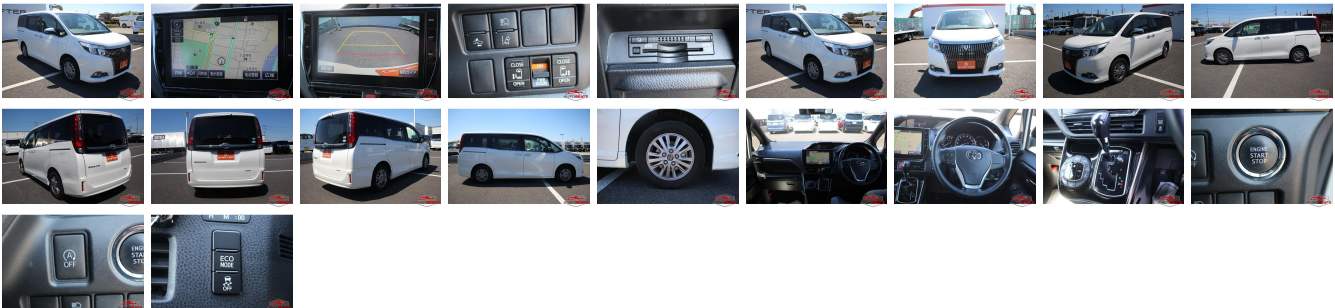

Vehicle Information

AB-7700204

TOYOTA

First Registration Year: 2016-07
 Manufacture Year: 2016-07

Model: ESQUIRE **Chassis No:** ZRR80-025**** **Transmission:** Automatic **Exterior:**
Grade: 4 **Engine:** **Mileage:** 95,917 **Interior:**
Fuel: Petrol **Seats:** 7 **Engine Capacity:** 2,000
Drive Train: 2WD **Color:** PEARL

Vehicle Options:

| | | | |
|------------------|------------------------|----------------|--------------|
| Pwr Steering | Pwr Wind | Pwr Mirrors | Center Lock |
| Air Cond | Reverse Camera | Pwr Slide Door | Easy Closer |
| Cruise Control | ABS | Air Bag | Fog Lamps |
| HID Head Lamps | LED Head Lamps | Spare Key | Remote Key |
| Push Start | Seat Heater | Pwr Seat | Leather Seat |
| Floor Mat | Sun Roof | Alloy Wheels | Grill Guard |
| Rear Wiper | Rear Spoiler | Stereo | Navi/TV |
| Car CD | Car MD | AUX | Spare Tire |
| Spare Tire Case | Puncture Repairing Kit | Tool | Jack |
| Operators Manual | Maint. Record | | |