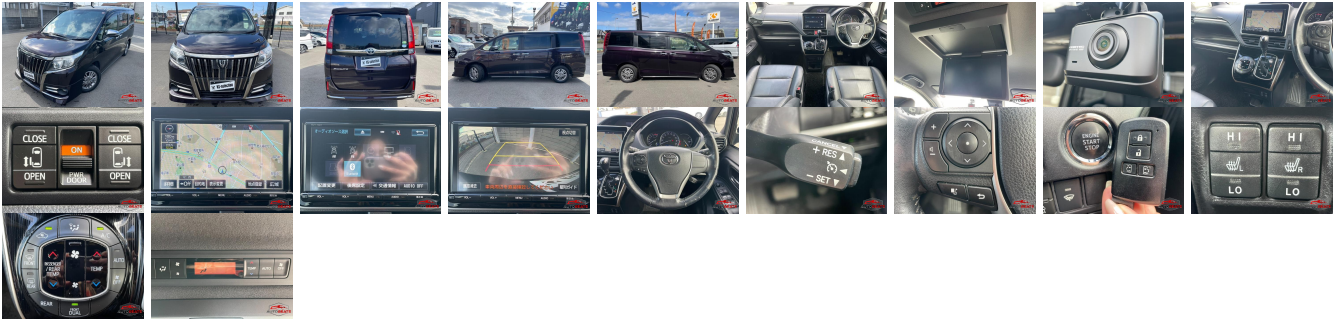

Vehicle Information

AB-7700209

TOYOTA

First Registration Year: 2016-10
 Manufacture Year: 2016-10

Model: ESQUIRE **Chassis No:** ZRR80-027**** **Transmission:** Automatic **Exterior:**
Grade: 4 **Engine:** **Mileage:** 110,811 **Interior:**
Fuel: Petrol **Seats:** 8 **Engine Capacity:** 2,000
Drive Train: 2WD **Color:** PURPLE

Vehicle Options:

Pwr Steering	Pwr Wind	Pwr Mirrors	Center Lock
Air Cond	Reverse Camera	Pwr Slide Door	Easy Closer
Cruise Control	ABS	Air Bag	Fog Lamps
HID Head Lamps	LED Head Lamps	Spare Key	Remote Key
Push Start	Seat Heater	Pwr Seat	Leather Seat
Floor Mat	Sun Roof	Alloy Wheels	Grill Guard
Rear Wiper	Rear Spoiler	Stereo	Navi/TV
Car CD	Car MD	AUX	Spare Tire
Spare Tire Case	Puncture Repairing Kit	Tool	Jack
Operators Manual	Maint. Record		