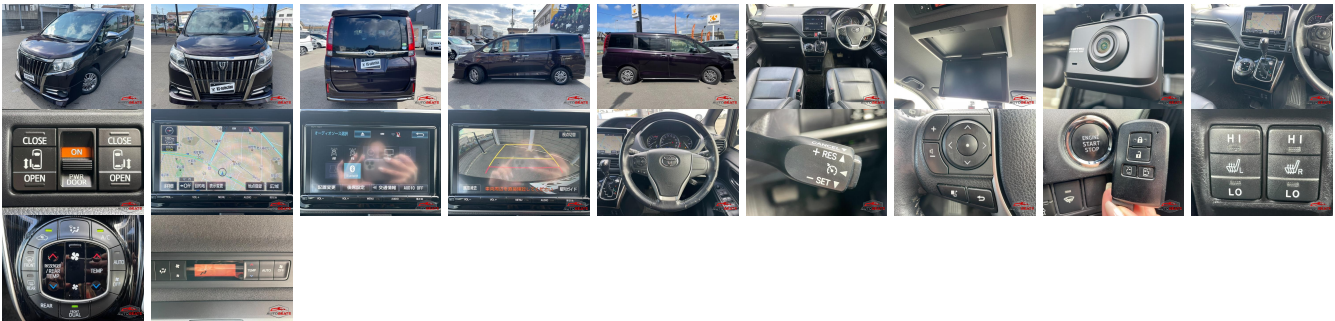

Vehicle Information

AB-7700209

TOYOTA

First Registration Year: 2016-10
 Manufacture Year: 2016-10

Model: ESQUIRE **Chassis No:** ZRR80-027**** **Transmission:** Automatic **Exterior:**
Grade: 4 **Engine:** **Mileage:** 110,811 **Interior:**
Fuel: Petrol **Seats:** 8 **Engine Capacity:** 2,000
Drive Train: 2WD **Color:** PURPLE

Vehicle Options:

Pwr Steering	Pwr Wind	Pwr Mirrors	Center Lock
Air Cond	Reverse Camera	Pwr Slide Door	Easy Closer
Cruise Control	ABS	Air Bag	Fog Lamps
HID Head Lamps	LED Head Lamps	Spare Key	Remote Key
Push Start	Seat Heater	Pwr Seat	Leather Seat
Floor Mat	Sun Roof	Alloy Wheels	Grill Guard
Rear Wiper	Rear Spoiler	Stereo	Navi/TV
Car CD	Car MD	AUX	Spare Tire
Spare Tire Case	Puncture Repairing Kit	Tool	Jack
Operators Manual	Maint. Record		