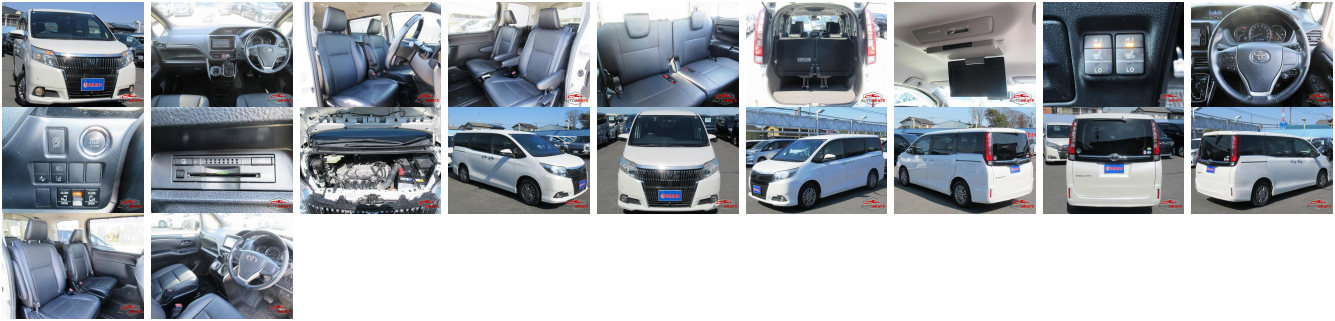

Vehicle Information

AB-7700195

TOYOTA

First Registration Year: 2016-07
 Manufacture Year: 2016-07

Model: ESQUIRE **Chassis No:** ZRR80-025**** **Transmission:** Automatic **Exterior:**
Grade: 4 **Engine:** **Mileage:** 81,799 **Interior:**
Fuel: Petrol **Seats:** 7 **Engine Capacity:** 2,000
Drive Train: 2WD **Color:** PEARL

Vehicle Options:

Pwr Steering	Pwr Wind	Pwr Mirrors	Center Lock
Air Cond	Reverse Camera	Pwr Slide Door	Easy Closer
Cruise Control	ABS	Air Bag	Fog Lamps
HID Head Lamps	LED Head Lamps	Spare Key	Remote Key
Push Start	Seat Heater	Pwr Seat	Leather Seat
Floor Mat	Sun Roof	Alloy Wheels	Grill Guard
Rear Wiper	Rear Spoiler	Stereo	Navi/TV
Car CD	Car MD	AUX	Spare Tire
Spare Tire Case	Puncture Repairing Kit	Tool	Jack
Operators Manual	Maint. Record		