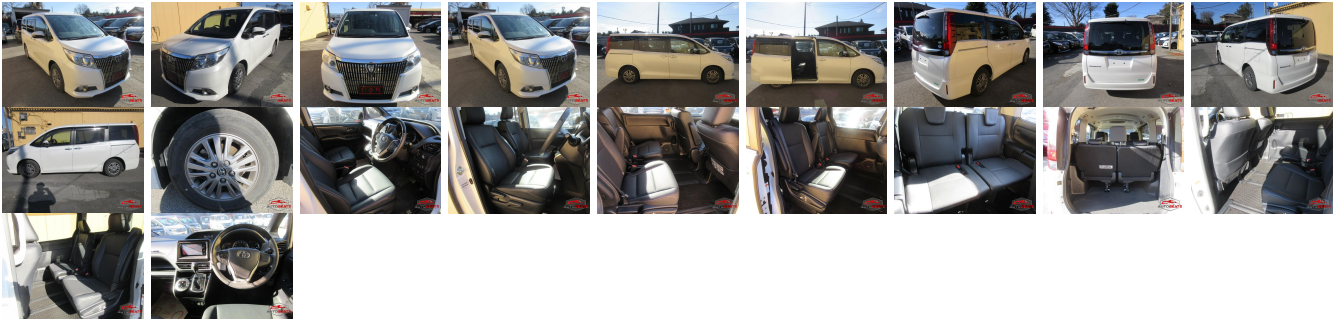

## Vehicle Information

AB-7700197

TOYOTA

First Registration Year: 2016-01  
 Manufacture Year: 2016-01

**Model:** ESQUIRE      **Chassis No:** ZRR80-017\*\*\*\*      **Transmission:** Automatic      **Exterior:**  
**Grade:** 4      **Engine:**      **Mileage:** 96,989      **Interior:**  
**Fuel:** Petrol      **Seats:** 7      **Engine Capacity:** 2,000  
**Drive Train:** 2WD      **Color:** PEARL WHITE

## Vehicle Options:

Pwr Steering	Pwr Wind	Pwr Mirrors	Center Lock
Air Cond	Reverse Camera	Pwr Slide Door	Easy Closer
Cruise Control	ABS	Air Bag	Fog Lamps
HID Head Lamps	LED Head Lamps	Spare Key	Remote Key
Push Start	Seat Heater	Pwr Seat	Leather Seat
Floor Mat	Sun Roof	Alloy Wheels	Grill Guard
Rear Wiper	Rear Spoiler	Stereo	Navi/TV
Car CD	Car MD	AUX	Spare Tire
Spare Tire Case	Puncture Repairing Kit	Tool	Jack
Operators Manual	Maint. Record		