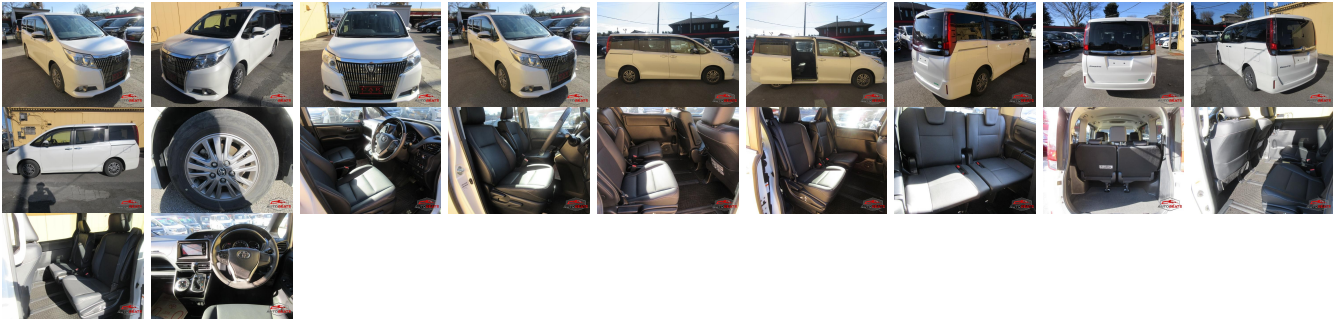

Vehicle Information

AB-7700197

TOYOTA

First Registration Year: 2016-01
 Manufacture Year: 2016-01

Model: ESQUIRE **Chassis No:** ZRR80-017**** **Transmission:** Automatic **Exterior:**
Grade: 4 **Engine:** **Mileage:** 96,989 **Interior:**
Fuel: Petrol **Seats:** 7 **Engine Capacity:** 2,000
Drive Train: 2WD **Color:** PEARL WHITE

Vehicle Options:

Pwr Steering	Pwr Wind	Pwr Mirrors	Center Lock
Air Cond	Reverse Camera	Pwr Slide Door	Easy Closer
Cruise Control	ABS	Air Bag	Fog Lamps
HID Head Lamps	LED Head Lamps	Spare Key	Remote Key
Push Start	Seat Heater	Pwr Seat	Leather Seat
Floor Mat	Sun Roof	Alloy Wheels	Grill Guard
Rear Wiper	Rear Spoiler	Stereo	Navi/TV
Car CD	Car MD	AUX	Spare Tire
Spare Tire Case	Puncture Repairing Kit	Tool	Jack
Operators Manual	Maint. Record		