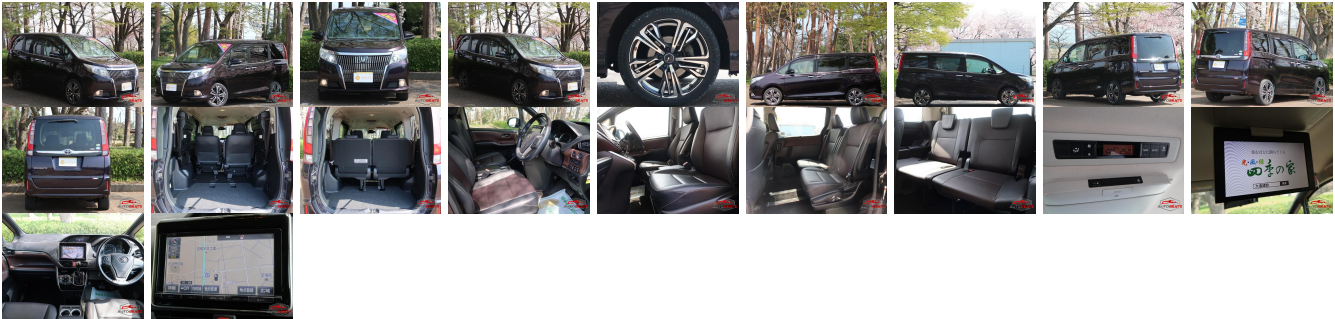

Vehicle Information

AB-7700208

TOYOTA

First Registration Year: 2016-02
 Manufacture Year: 2016-02

Model:	ESQUIRE	Chassis No:	ZRR85G-006****	Transmission:	Automatic	Exterior:
Grade:	4	Engine:		Mileage:	115,300	Interior:
Fuel:	Petrol	Seats:	7	Engine Capacity:	2,000	
Drive Train:	4WD			Color:	WINE	

Vehicle Options:

Pwr Steering	Pwr Wind	Pwr Mirrors	Center Lock
Air Cond	Reverse Camera	Pwr Slide Door	Easy Closer
Cruise Control	ABS	Air Bag	Fog Lamps
HID Head Lamps	LED Head Lamps	Spare Key	Remote Key
Push Start	Seat Heater	Pwr Seat	Leather Seat
Floor Mat	Sun Roof	Alloy Wheels	Grill Guard
Rear Wiper	Rear Spoiler	Stereo	Navi/TV
Car CD	Car MD	AUX	Spare Tire
Spare Tire Case	Puncture Repairing Kit	Tool	Jack
Operators Manual	Maint. Record		