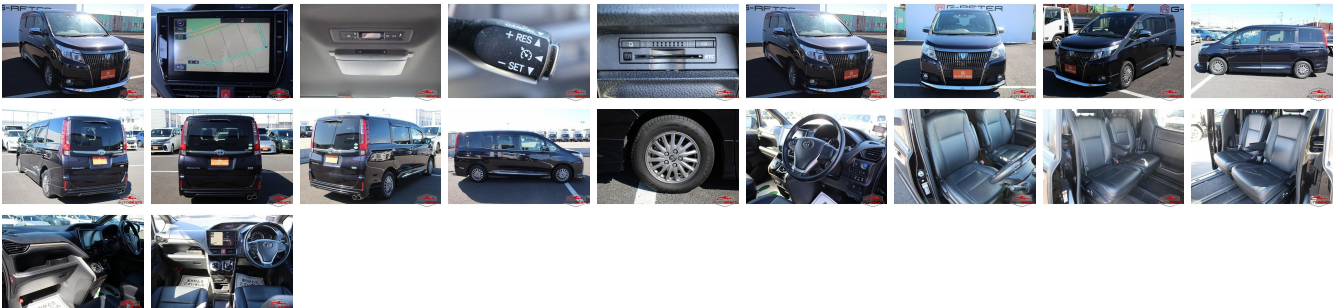

Vehicle Information

AB-7700203

TOYOTA

First Registration Year: 2016-03
 Manufacture Year: 2016-03

Model: ESQUIRE **Chassis No:** ZWR80-019**** **Transmission:** Automatic **Exterior:**
Grade: 4 **Engine:** **Mileage:** 94,012 **Interior:**
Fuel: Hybrid **Seats:** 7 **Engine Capacity:** 1,800
Drive Train: 2WD **Color:** BLACK

Vehicle Options:

Pwr Steering	Pwr Wind	Pwr Mirrors	Center Lock
Air Cond	Reverse Camera	Pwr Slide Door	Easy Closer
Cruise Control	ABS	Air Bag	Fog Lamps
HID Head Lamps	LED Head Lamps	Spare Key	Remote Key
Push Start	Seat Heater	Pwr Seat	Leather Seat
Floor Mat	Sun Roof	Alloy Wheels	Grill Guard
Rear Wiper	Rear Spoiler	Stereo	Navi/TV
Car CD	Car MD	AUX	Spare Tire
Spare Tire Case	Puncture Repairing Kit	Tool	Jack
Operators Manual	Maint. Record		