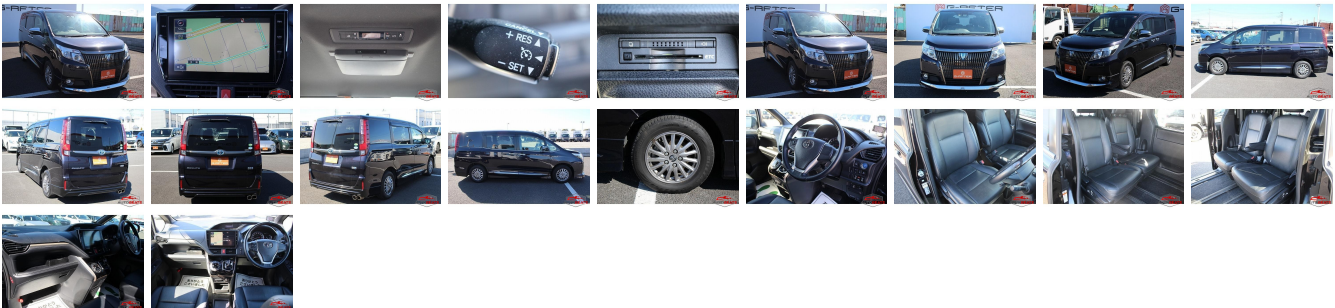

## Vehicle Information

AB-7700203

TOYOTA

First Registration Year: 2016-03  
 Manufacture Year: 2016-03

**Model:** ESQUIRE      **Chassis No:** ZWR80-019\*\*\*\*      **Transmission:** Automatic      **Exterior:**  
**Grade:** 4      **Engine:**      **Mileage:** 94,012      **Interior:**  
**Fuel:** Hybrid      **Seats:** 7      **Engine Capacity:** 1,800  
**Drive Train:** 2WD      **Color:** BLACK

## Vehicle Options:

Pwr Steering	Pwr Wind	Pwr Mirrors	Center Lock
Air Cond	Reverse Camera	Pwr Slide Door	Easy Closer
Cruise Control	ABS	Air Bag	Fog Lamps
HID Head Lamps	LED Head Lamps	Spare Key	Remote Key
Push Start	Seat Heater	Pwr Seat	Leather Seat
Floor Mat	Sun Roof	Alloy Wheels	Grill Guard
Rear Wiper	Rear Spoiler	Stereo	Navi/TV
Car CD	Car MD	AUX	Spare Tire
Spare Tire Case	Puncture Repairing Kit	Tool	Jack
Operators Manual	Maint. Record		