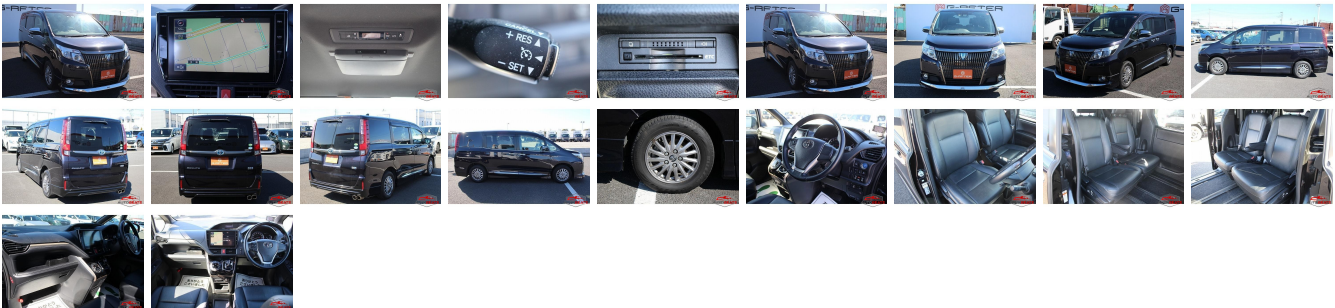

Vehicle Information

AB-7700203

TOYOTA

First Registration Year: 2016-03
 Manufacture Year: 2016-03

Model:	ESQUIRE	Chassis No:	ZWR80-019****	Transmission:	Automatic	Exterior:
Grade:	4	Engine:		Mileage:	94,012	Interior:
Fuel:	Hybrid	Seats:	7	Engine Capacity:	1,800	
Drive Train:	2WD			Color:	BLACK	

Vehicle Options:

Pwr Steering	Pwr Wind	Pwr Mirrors	Center Lock
Air Cond	Reverse Camera	Pwr Slide Door	Easy Closer
Cruise Control	ABS	Air Bag	Fog Lamps
HID Head Lamps	LED Head Lamps	Spare Key	Remote Key
Push Start	Seat Heater	Pwr Seat	Leather Seat
Floor Mat	Sun Roof	Alloy Wheels	Grill Guard
Rear Wiper	Rear Spoiler	Stereo	Navi/TV
Car CD	Car MD	AUX	Spare Tire
Spare Tire Case	Puncture Repairing Kit	Tool	Jack
Operators Manual	Maint. Record		