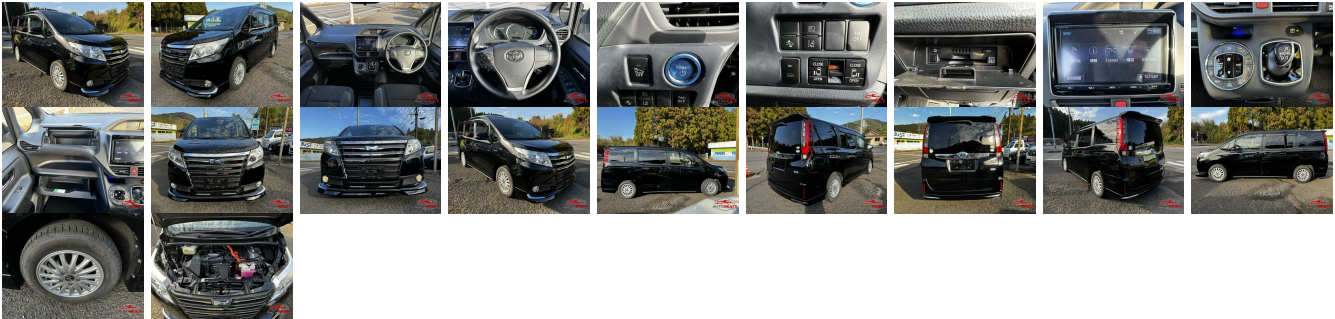

## Vehicle Information

AB-7700369

TOYOTA

First Registration Year: 2016-11  
 Manufacture Year: 2016-11

<b>Model:</b>	NOAH	<b>Chassis No:</b>	ZWR80-022****	<b>Transmission:</b>	Automatic	<b>Exterior:</b>
<b>Grade:</b>	4	<b>Engine:</b>		<b>Mileage:</b>	53,641	<b>Interior:</b>
<b>Fuel:</b>	Hybrid	<b>Seats:</b>	7	<b>Engine Capacity:</b>	1,800	
<b>Drive Train:</b>	2WD			<b>Color:</b>	BLACK	

## Vehicle Options:

Pwr Steering	Pwr Wind	Pwr Mirrors	Center Lock
Air Cond	Reverse Camera	Pwr Slide Door	Easy Closer
Cruise Control	ABS	Air Bag	Fog Lamps
HID Head Lamps	LED Head Lamps	Spare Key	Remote Key
Push Start	Seat Heater	Pwr Seat	Leather Seat
Floor Mat	Sun Roof	Alloy Wheels	Grill Guard
Rear Wiper	Rear Spoiler	Stereo	Navi/TV
Car CD	Car MD	AUX	Spare Tire
Spare Tire Case	Puncture Repairing Kit	Tool	Jack
Operators Manual	Maint. Record		