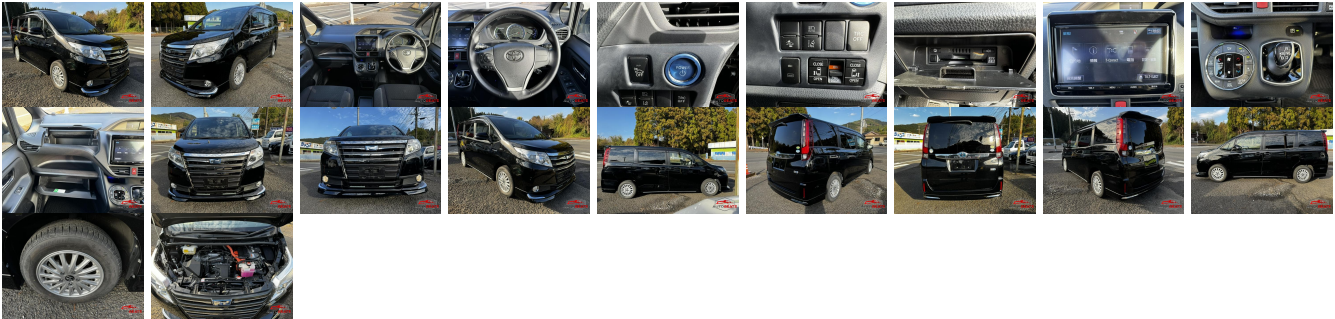

Vehicle Information

AB-7700369

TOYOTA

First Registration Year: 2016-11
 Manufacture Year: 2016-11

Model: NOAH **Chassis No:** ZWR80-022**** **Transmission:** Automatic **Exterior:**
Grade: 4 **Engine:** **Mileage:** 53,641 **Interior:**
Fuel: Hybrid **Seats:** 7 **Engine Capacity:** 1,800
Drive Train: 2WD **Color:** BLACK

Vehicle Options:

Pwr Steering	Pwr Wind	Pwr Mirrors	Center Lock
Air Cond	Reverse Camera	Pwr Slide Door	Easy Closer
Cruise Control	ABS	Air Bag	Fog Lamps
HID Head Lamps	LED Head Lamps	Spare Key	Remote Key
Push Start	Seat Heater	Pwr Seat	Leather Seat
Floor Mat	Sun Roof	Alloy Wheels	Grill Guard
Rear Wiper	Rear Spoiler	Stereo	Navi/TV
Car CD	Car MD	AUX	Spare Tire
Spare Tire Case	Puncture Repairing Kit	Tool	Jack
Operators Manual	Maint. Record		