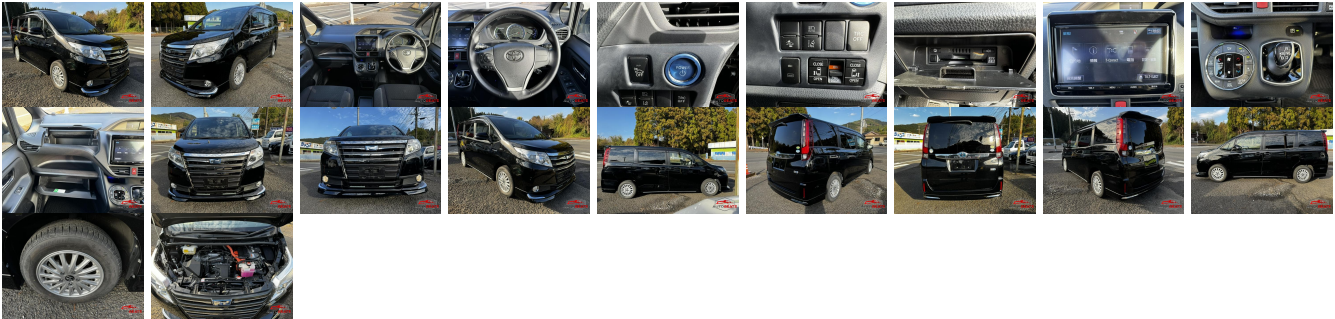

Vehicle Information

AB-7700369

TOYOTA

First Registration Year: 2016-11
 Manufacture Year: 2016-11

Model:	NOAH	Chassis No:	ZWR80-022****	Transmission:	Automatic	Exterior:
Grade:	4	Engine:		Mileage:	53,641	Interior:
Fuel:	Hybrid	Seats:	7	Engine Capacity:	1,800	
Drive Train:	2WD			Color:	BLACK	

Vehicle Options:

Pwr Steering	Pwr Wind	Pwr Mirrors	Center Lock
Air Cond	Reverse Camera	Pwr Slide Door	Easy Closer
Cruise Control	ABS	Air Bag	Fog Lamps
HID Head Lamps	LED Head Lamps	Spare Key	Remote Key
Push Start	Seat Heater	Pwr Seat	Leather Seat
Floor Mat	Sun Roof	Alloy Wheels	Grill Guard
Rear Wiper	Rear Spoiler	Stereo	Navi/TV
Car CD	Car MD	AUX	Spare Tire
Spare Tire Case	Puncture Repairing Kit	Tool	Jack
Operators Manual	Maint. Record		