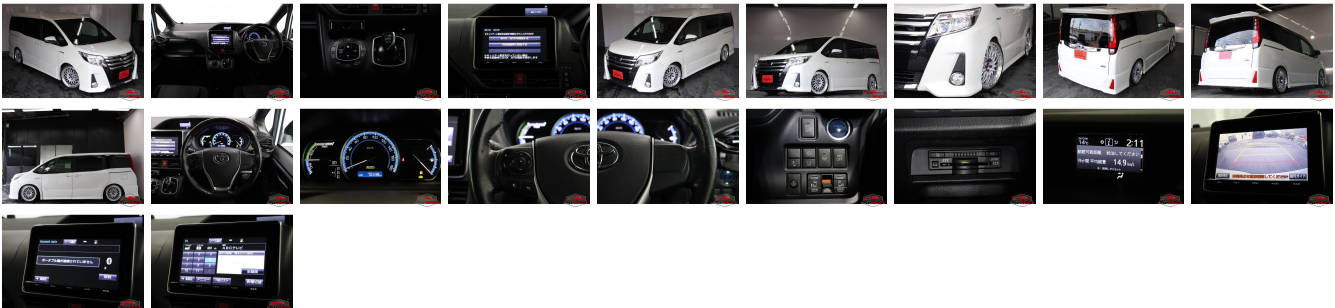

Vehicle Information

AB-7700367

TOYOTA

First Registration Year: 2016-03
 Manufacture Year: 2016-03

Model: NOAH **Chassis No:** ZWR80-017**** **Transmission:** Automatic **Exterior:**
Grade: 4 **Engine:** **Mileage:** 70,000 **Interior:**
Fuel: Hybrid **Seats:** 7 **Engine Capacity:** 1,800
Drive Train: 2WD **Color:** PEARL

Vehicle Options:

Pwr Steering	Pwr Wind	Pwr Mirrors	Center Lock
Air Cond	Reverse Camera	Pwr Slide Door	Easy Closer
Cruise Control	ABS	Air Bag	Fog Lamps
HID Head Lamps	LED Head Lamps	Spare Key	Remote Key
Push Start	Seat Heater	Pwr Seat	Leather Seat
Floor Mat	Sun Roof	Alloy Wheels	Grill Guard
Rear Wiper	Rear Spoiler	Stereo	Navi/TV
Car CD	Car MD	AUX	Spare Tire
Spare Tire Case	Puncture Repairing Kit	Tool	Jack
Operators Manual	Maint. Record		