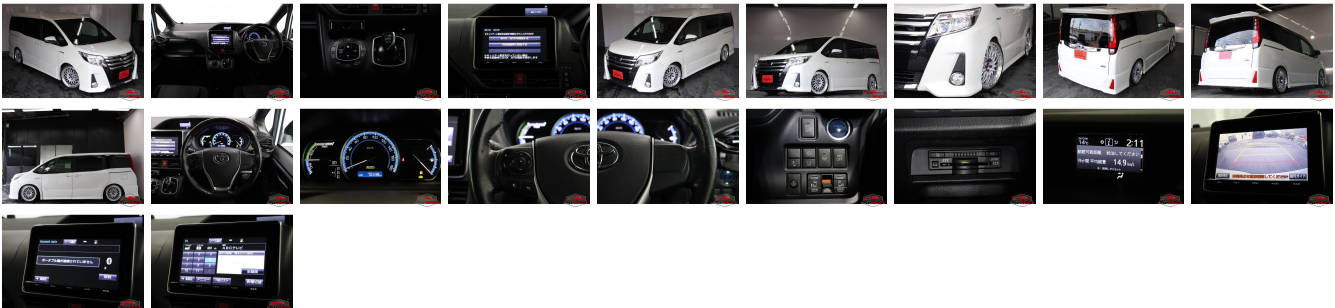

## Vehicle Information

AB-7700367

TOYOTA

First Registration Year: 2016-03  
 Manufacture Year: 2016-03

**Model:** NOAH      **Chassis No:** ZWR80-017\*\*\*\*      **Transmission:** Automatic      **Exterior:**  
**Grade:** 4      **Engine:**      **Mileage:** 70,000      **Interior:**  
**Fuel:** Hybrid      **Seats:** 7      **Engine Capacity:** 1,800  
**Drive Train:** 2WD      **Color:** PEARL

## Vehicle Options:

Pwr Steering	Pwr Wind	Pwr Mirrors	Center Lock
Air Cond	Reverse Camera	Pwr Slide Door	Easy Closer
Cruise Control	ABS	Air Bag	Fog Lamps
HID Head Lamps	LED Head Lamps	Spare Key	Remote Key
Push Start	Seat Heater	Pwr Seat	Leather Seat
Floor Mat	Sun Roof	Alloy Wheels	Grill Guard
Rear Wiper	Rear Spoiler	Stereo	Navi/TV
Car CD	Car MD	AUX	Spare Tire
Spare Tire Case	Puncture Repairing Kit	Tool	Jack
Operators Manual	Maint. Record		