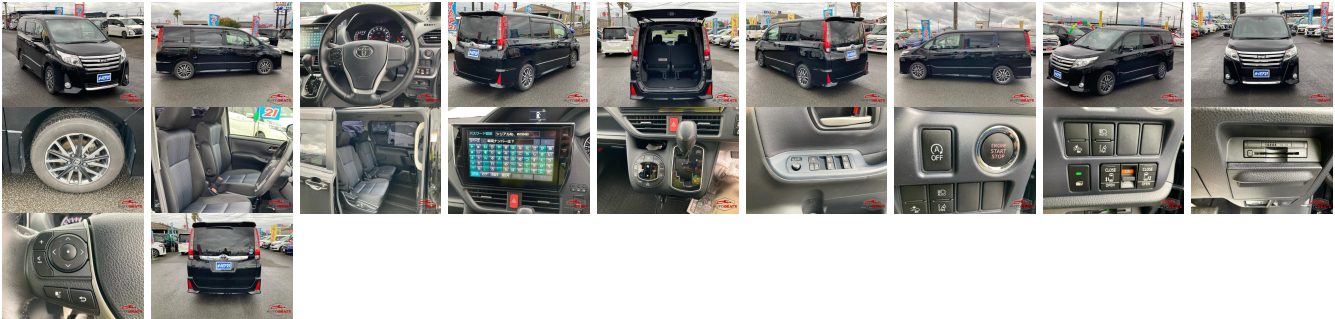

Vehicle Information

AB-7700224

TOYOTA

First Registration Year: 2016-07
 Manufacture Year: 2016-07

Model: NOAH **Chassis No:** ZRR80-026**** **Transmission:** Automatic **Exterior:**
Grade: 4 **Engine:** **Mileage:** 109,000 **Interior:**
Fuel: Petrol **Seats:** 7 **Engine Capacity:** 2,000
Drive Train: 2WD **Color:** BLACK

Vehicle Options:

Pwr Steering	Pwr Wind	Pwr Mirrors	Center Lock
Air Cond	Reverse Camera	Pwr Slide Door	Easy Closer
Cruise Control	ABS	Air Bag	Fog Lamps
HID Head Lamps	LED Head Lamps	Spare Key	Remote Key
Push Start	Seat Heater	Pwr Seat	Leather Seat
Floor Mat	Sun Roof	Alloy Wheels	Grill Guard
Rear Wiper	Rear Spoiler	Stereo	Navi/TV
Car CD	Car MD	AUX	Spare Tire
Spare Tire Case	Puncture Repairing Kit	Tool	Jack
Operators Manual	Maint. Record		

\$10,950