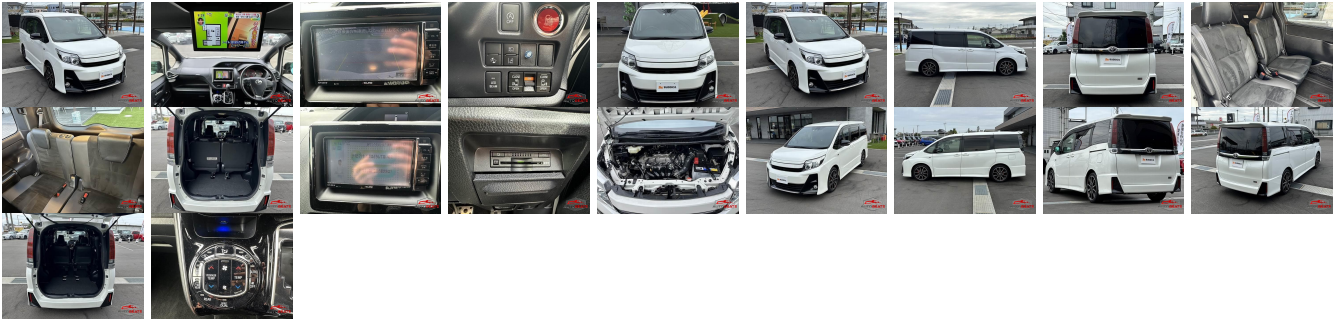

Vehicle Information

AB-7700246

TOYOTA

First Registration Year: 2016-06
 Manufacture Year: 2016-06

Model: NOAH **Chassis No:** ZRR80-024**** **Transmission:** Automatic **Exterior:**
Grade: 4 **Engine:** **Mileage:** 39,200 **Interior:**
Fuel: Petrol **Seats:** 7 **Engine Capacity:** 2,000
Drive Train: 2WD **Color:** PEARL WHITE

Vehicle Options:

Pwr Steering	Pwr Wind	Pwr Mirrors	Center Lock
Air Cond	Reverse Camera	Pwr Slide Door	Easy Closer
Cruise Control	ABS	Air Bag	Fog Lamps
HID Head Lamps	LED Head Lamps	Spare Key	Remote Key
Push Start	Seat Heater	Pwr Seat	Leather Seat
Floor Mat	Sun Roof	Alloy Wheels	Grill Guard
Rear Wiper	Rear Spoiler	Stereo	Navi/TV
Car CD	Car MD	AUX	Spare Tire
Spare Tire Case	Puncture Repairing Kit	Tool	Jack
Operators Manual	Maint. Record		