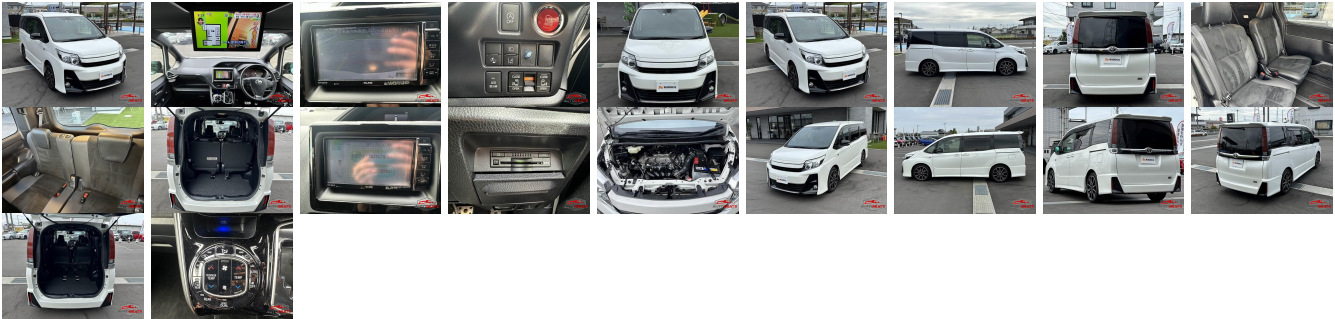

## Vehicle Information

AB-7700246

TOYOTA

First Registration Year: 2016-06  
 Manufacture Year: 2016-06

**Model:** NOAH      **Chassis No:** ZRR80-024\*\*\*\*      **Transmission:** Automatic      **Exterior:**  
**Grade:** 4      **Engine:**      **Mileage:** 39,200      **Interior:**  
**Fuel:** Petrol      **Seats:** 7      **Engine Capacity:** 2,000  
**Drive Train:** 2WD      **Color:** PEARL WHITE

## Vehicle Options:

Pwr Steering	Pwr Wind	Pwr Mirrors	Center Lock
Air Cond	Reverse Camera	Pwr Slide Door	Easy Closer
Cruise Control	ABS	Air Bag	Fog Lamps
HID Head Lamps	LED Head Lamps	Spare Key	Remote Key
Push Start	Seat Heater	Pwr Seat	Leather Seat
Floor Mat	Sun Roof	Alloy Wheels	Grill Guard
Rear Wiper	Rear Spoiler	Stereo	Navi/TV
Car CD	Car MD	AUX	Spare Tire
Spare Tire Case	Puncture Repairing Kit	Tool	Jack
Operators Manual	Maint. Record		