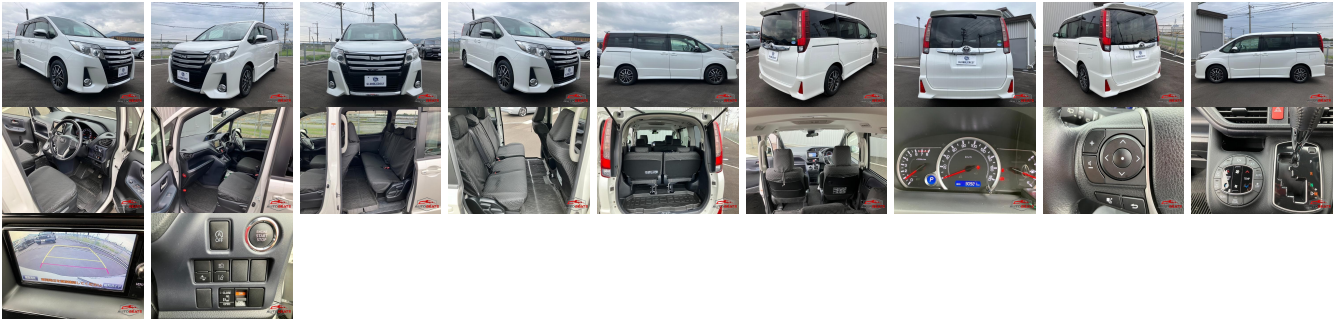

Vehicle Information

AB-7700258

TOYOTA

First Registration Year: 2016-09
 Manufacture Year: 2016-09

Model: NOAH **Chassis No:** ZRR80-027**** **Transmission:** Automatic **Exterior:**
Grade: 4 **Engine:** **Mileage:** 31,000 **Interior:**
Fuel: Petrol **Seats:** 8 **Engine Capacity:** 2,000
Drive Train: 2WD **Color:** PEARL WHITE

Vehicle Options:

Pwr Steering	Pwr Wind	Pwr Mirrors	Center Lock
Air Cond	Reverse Camera	Pwr Slide Door	Easy Closer
Cruise Control	ABS	Air Bag	Fog Lamps
HID Head Lamps	LED Head Lamps	Spare Key	Remote Key
Push Start	Seat Heater	Pwr Seat	Leather Seat
Floor Mat	Sun Roof	Alloy Wheels	Grill Guard
Rear Wiper	Rear Spoiler	Stereo	Navi/TV
Car CD	Car MD	AUX	Spare Tire
Spare Tire Case	Puncture Repairing Kit	Tool	Jack
Operators Manual	Maint. Record		