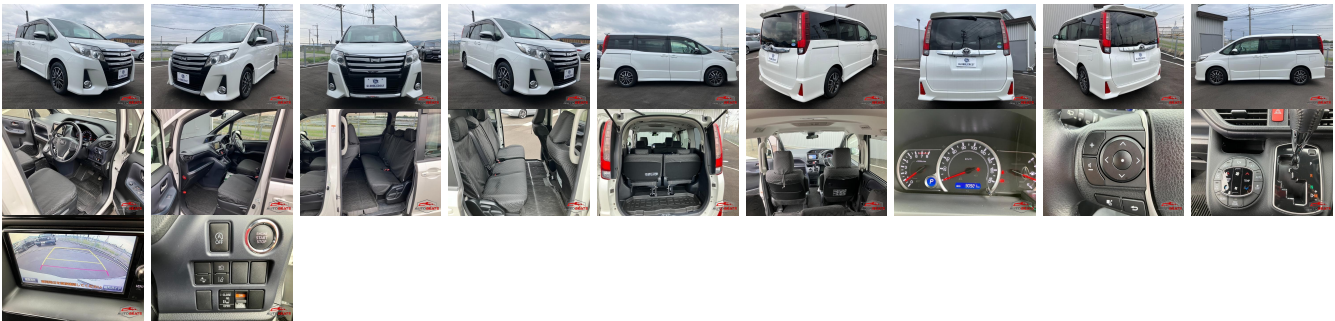

## Vehicle Information

AB-7700258

TOYOTA

First Registration Year: 2016-09  
 Manufacture Year: 2016-09

**Model:** NOAH      **Chassis No:** ZRR80-027\*\*\*\*      **Transmission:** Automatic      **Exterior:**  
**Grade:** 4      **Engine:**      **Mileage:** 31,000      **Interior:**  
**Fuel:** Petrol      **Seats:** 8      **Engine Capacity:** 2,000  
**Drive Train:** 2WD      **Color:** PEARL WHITE

## Vehicle Options:

Pwr Steering	Pwr Wind	Pwr Mirrors	Center Lock
Air Cond	Reverse Camera	Pwr Slide Door	Easy Closer
Cruise Control	ABS	Air Bag	Fog Lamps
HID Head Lamps	LED Head Lamps	Spare Key	Remote Key
Push Start	Seat Heater	Pwr Seat	Leather Seat
Floor Mat	Sun Roof	Alloy Wheels	Grill Guard
Rear Wiper	Rear Spoiler	Stereo	Navi/TV
Car CD	Car MD	AUX	Spare Tire
Spare Tire Case	Puncture Repairing Kit	Tool	Jack
Operators Manual	Maint. Record		