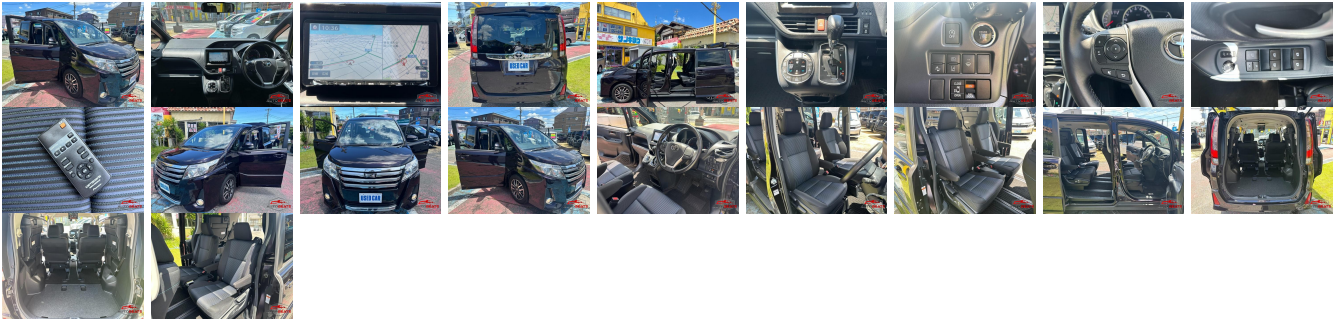

Vehicle Information

AB-7700243

TOYOTA

First Registration Year: 2016-04
 Manufacture Year: 2016-04

Model: NOAH **Chassis No:** ZRR80-023**** **Transmission:** Automatic **Exterior:**
Grade: 4 **Engine:** **Mileage:** 44,427 **Interior:**
Fuel: Petrol **Seats:** 7 **Engine Capacity:** 2,000
Drive Train: 2WD **Color:** WINE

Vehicle Options:

Pwr Steering	Pwr Wind	Pwr Mirrors	Center Lock
Air Cond	Reverse Camera	Pwr Slide Door	Easy Closer
Cruise Control	ABS	Air Bag	Fog Lamps
HID Head Lamps	LED Head Lamps	Spare Key	Remote Key
Push Start	Seat Heater	Pwr Seat	Leather Seat
Floor Mat	Sun Roof	Alloy Wheels	Grill Guard
Rear Wiper	Rear Spoiler	Stereo	Navi/TV
Car CD	Car MD	AUX	Spare Tire
Spare Tire Case	Puncture Repairing Kit	Tool	Jack
Operators Manual	Maint. Record		