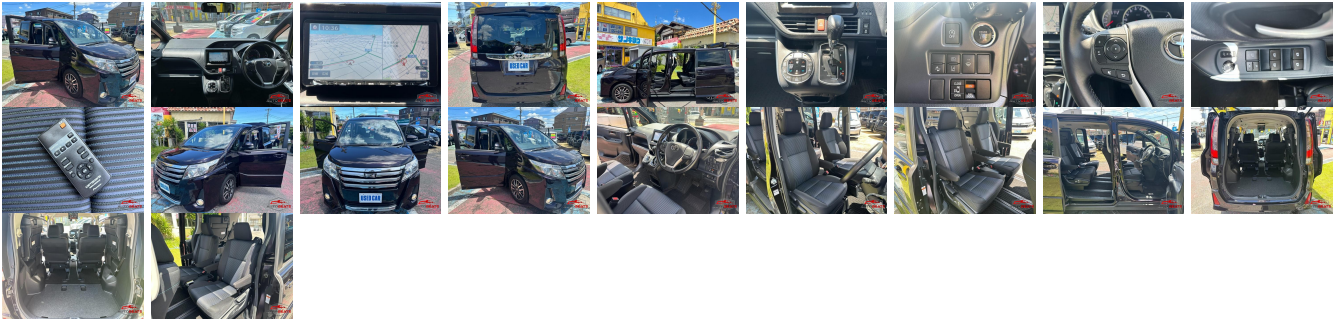

Vehicle Information

AB-7700243

TOYOTA

First Registration Year: 2016-04
 Manufacture Year: 2016-04

Model:	NOAH	Chassis No:	ZRR80-023****	Transmission:	Automatic	Exterior:
Grade:	4	Engine:		Mileage:	44,427	Interior:
Fuel:	Petrol	Seats:	7	Engine Capacity:	2,000	
Drive Train:	2WD			Color:	WINE	

Vehicle Options:

Pwr Steering	Pwr Wind	Pwr Mirrors	Center Lock
Air Cond	Reverse Camera	Pwr Slide Door	Easy Closer
Cruise Control	ABS	Air Bag	Fog Lamps
HID Head Lamps	LED Head Lamps	Spare Key	Remote Key
Push Start	Seat Heater	Pwr Seat	Leather Seat
Floor Mat	Sun Roof	Alloy Wheels	Grill Guard
Rear Wiper	Rear Spoiler	Stereo	Navi/TV
Car CD	Car MD	AUX	Spare Tire
Spare Tire Case	Puncture Repairing Kit	Tool	Jack
Operators Manual	Maint. Record		