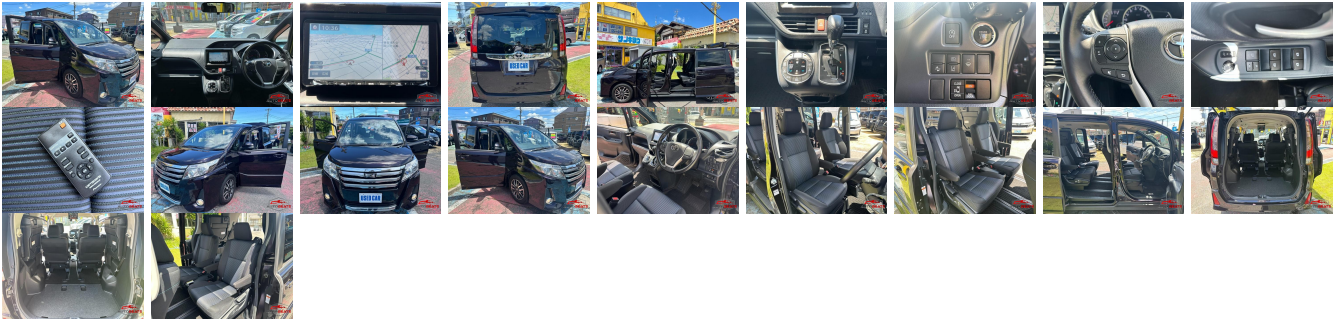

## Vehicle Information

AB-7700243

TOYOTA

First Registration Year: 2016-04  
 Manufacture Year: 2016-04

**Model:** NOAH      **Chassis No:** ZRR80-023\*\*\*\*      **Transmission:** Automatic      **Exterior:**  
**Grade:** 4      **Engine:**      **Mileage:** 44,427      **Interior:**  
**Fuel:** Petrol      **Seats:** 7      **Engine Capacity:** 2,000  
**Drive Train:** 2WD      **Color:** WINE

## Vehicle Options:

Pwr Steering	Pwr Wind	Pwr Mirrors	Center Lock
Air Cond	Reverse Camera	Pwr Slide Door	Easy Closer
Cruise Control	ABS	Air Bag	Fog Lamps
HID Head Lamps	LED Head Lamps	Spare Key	Remote Key
Push Start	Seat Heater	Pwr Seat	Leather Seat
Floor Mat	Sun Roof	Alloy Wheels	Grill Guard
Rear Wiper	Rear Spoiler	Stereo	Navi/TV
Car CD	Car MD	AUX	Spare Tire
Spare Tire Case	Puncture Repairing Kit	Tool	Jack
Operators Manual	Maint. Record		