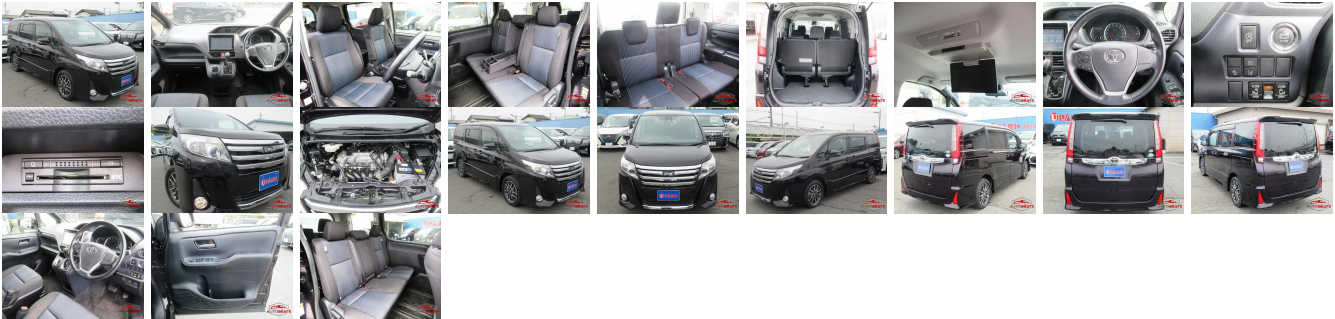

Vehicle Information

AB-7700368

TOYOTA

First Registration Year: 2016-03
Manufacture Year: 2016-03

Model:	NOAH	Chassis No:	ZRR80W-020****	Transmission:	Automatic	Exterior:
Grade:	4	Engine:		Mileage:	57,160	Interior:
Fuel:	Petrol	Seats:	8	Engine Capacity:	2,000	
Drive Train:	2WD			Color:	WINE	

Vehicle Options:

Pwr Steering	Pwr Wind	Pwr Mirrors	Center Lock
Air Cond	Reverse Camera	Pwr Slide Door	Easy Closer
Cruise Control	ABS	Air Bag	Fog Lamps
HID Head Lamps	LED Head Lamps	Spare Key	Remote Key
Push Start	Seat Heater	Pwr Seat	Leather Seat
Floor Mat	Sun Roof	Alloy Wheels	Grill Guard
Rear Wiper	Rear Spoiler	Stereo	Navi/TV
Car CD	Car MD	AUX	Spare Tire
Spare Tire Case	Puncture Repairing Kit	Tool	Jack
Operators Manual	Maint. Record		

\$11,900