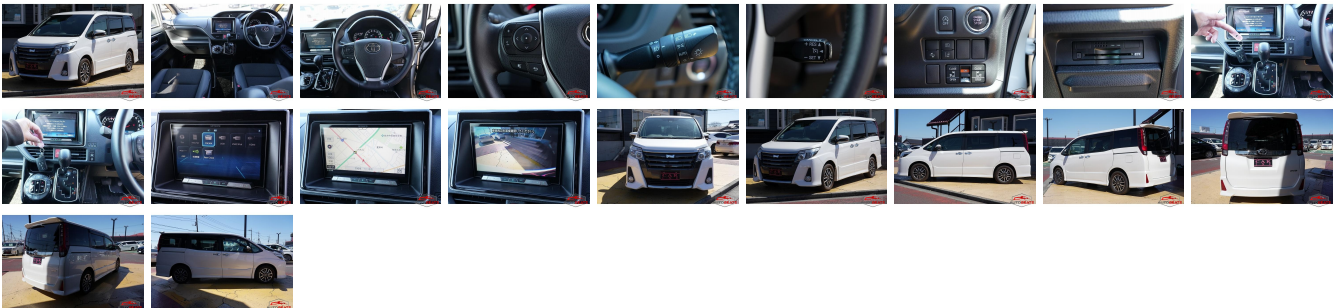

Vehicle Information

AB-7700269

TOYOTA

First Registration Year: 2016-09
Manufacture Year: 2016-09

Model:	NOAH	Chassis No:	ZRR80-026****	Transmission:	Automatic	Exterior:
Grade:	4	Engine:		Mileage:	98,934	Interior:
Fuel:	Petrol	Seats:	7	Engine Capacity:	2,000	
Drive Train:	2WD			Color:	PEARL WHITE	

Vehicle Options:

Pwr Steering	Pwr Wind	Pwr Mirrors	Center Lock
Air Cond	Reverse Camera	Pwr Slide Door	Easy Closer
Cruise Control	ABS	Air Bag	Fog Lamps
HID Head Lamps	LED Head Lamps	Spare Key	Remote Key
Push Start	Seat Heater	Pwr Seat	Leather Seat
Floor Mat	Sun Roof	Alloy Wheels	Grill Guard
Rear Wiper	Rear Spoiler	Stereo	Navi/TV
Car CD	Car MD	AUX	Spare Tire
Spare Tire Case	Puncture Repairing Kit	Tool	Jack
Operators Manual	Maint. Record		

\$10,900