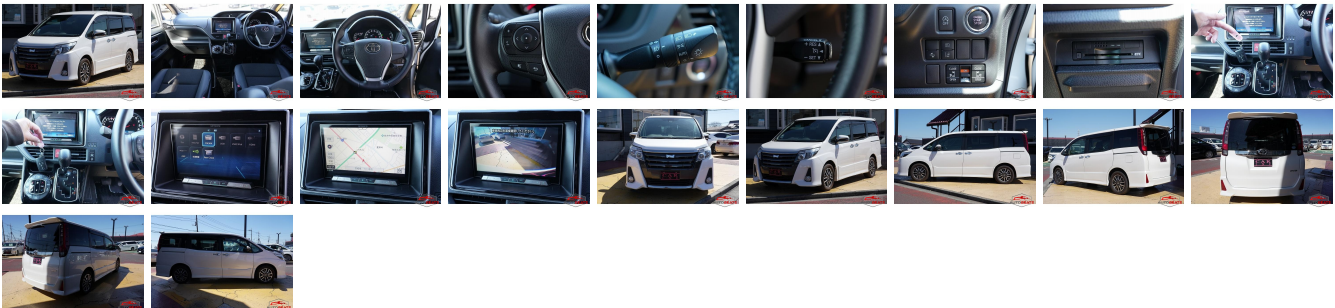

Vehicle Information

AB-7700269

TOYOTA

First Registration Year: 2016-09
 Manufacture Year: 2016-09

Model: NOAH **Chassis No:** ZRR80-026**** **Transmission:** Automatic **Exterior:**
Grade: 4 **Engine:** **Mileage:** 98,934 **Interior:**
Fuel: Petrol **Seats:** 7 **Engine Capacity:** 2,000
Drive Train: 2WD **Color:** PEARL WHITE

Vehicle Options:

| | | | |
|------------------|------------------------|----------------|--------------|
| Pwr Steering | Pwr Wind | Pwr Mirrors | Center Lock |
| Air Cond | Reverse Camera | Pwr Slide Door | Easy Closer |
| Cruise Control | ABS | Air Bag | Fog Lamps |
| HID Head Lamps | LED Head Lamps | Spare Key | Remote Key |
| Push Start | Seat Heater | Pwr Seat | Leather Seat |
| Floor Mat | Sun Roof | Alloy Wheels | Grill Guard |
| Rear Wiper | Rear Spoiler | Stereo | Navi/TV |
| Car CD | Car MD | AUX | Spare Tire |
| Spare Tire Case | Puncture Repairing Kit | Tool | Jack |
| Operators Manual | Maint. Record | | |

\$10,900