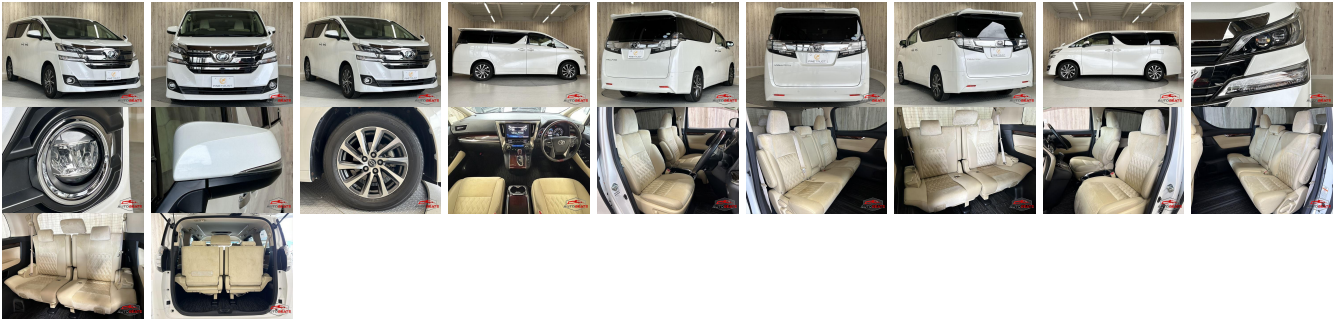

## Vehicle Information

AB-7700417

TOYOTA

First Registration Year: 2016-11  
 Manufacture Year: 2016-11

**Model:** VELLFIRE      **Chassis No:** AGH30-009\*\*\*\*      **Transmission:** Automatic      **Exterior:**  
**Grade:** 4      **Engine:**      **Mileage:** 36,174      **Interior:**  
**Fuel:** Petrol      **Seats:** 8      **Engine Capacity:** 2,500  
**Drive Train:** 2WD      **Color:** PEARL

## Vehicle Options:

Pwr Steering	Pwr Wind	Pwr Mirrors	Center Lock
Air Cond	Reverse Camera	Pwr Slide Door	Easy Closer
Cruise Control	ABS	Air Bag	Fog Lamps
HID Head Lamps	LED Head Lamps	Spare Key	Remote Key
Push Start	Seat Heater	Pwr Seat	Leather Seat
Floor Mat	Sun Roof	Alloy Wheels	Grill Guard
Rear Wiper	Rear Spoiler	Stereo	Navi/TV
Car CD	Car MD	AUX	Spare Tire
Spare Tire Case	Puncture Repairing Kit	Tool	Jack
Operators Manual	Maint. Record		

**\$21,400**