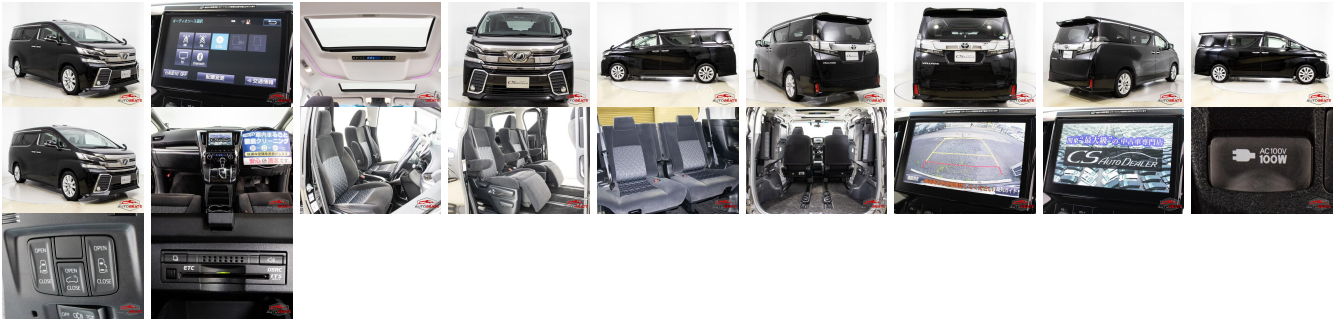

## Vehicle Information

AB-7700474

TOYOTA

First Registration Year: 2016-06  
 Manufacture Year: 2016-06

**Model:** VELLFIRE      **Chassis No:** AGH30-007\*\*\*\*      **Transmission:** Automatic      **Exterior:**  
**Grade:** 4      **Engine:**      **Mileage:** 56,754      **Interior:**  
**Fuel:** Petrol      **Seats:** 7      **Engine Capacity:** 2,500  
**Drive Train:** 2WD      **Color:** BLACK

## Vehicle Options:

Pwr Steering	Pwr Wind	Pwr Mirrors	Center Lock
Air Cond	Reverse Camera	Pwr Slide Door	Easy Closer
Cruise Control	ABS	Air Bag	Fog Lamps
HID Head Lamps	LED Head Lamps	Spare Key	Remote Key
Push Start	Seat Heater	Pwr Seat	Leather Seat
Floor Mat	Sun Roof	Alloy Wheels	Grill Guard
Rear Wiper	Rear Spoiler	Stereo	Navi/TV
Car CD	Car MD	AUX	Spare Tire
Spare Tire Case	Puncture Repairing Kit	Tool	Jack
Operators Manual	Maint. Record		