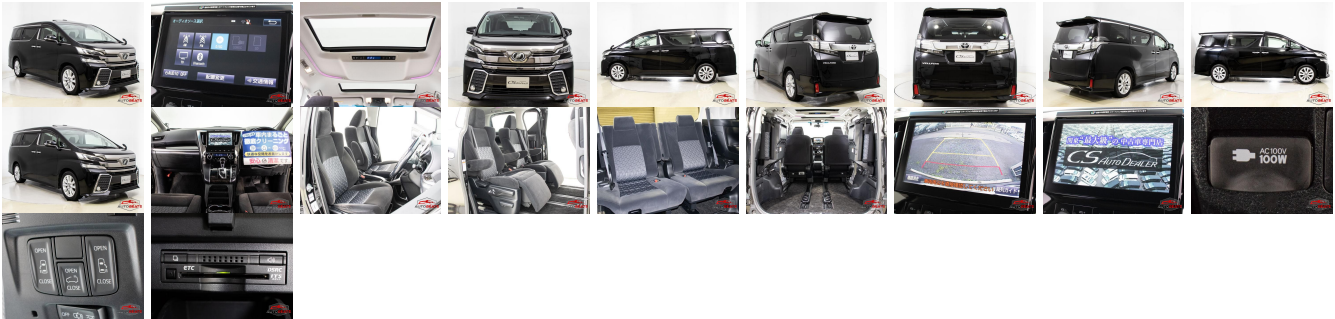

Vehicle Information

AB-7700474

TOYOTA

First Registration Year: 2016-06
 Manufacture Year: 2016-06

Model: VELLFIRE **Chassis No:** AGH30-007**** **Transmission:** Automatic **Exterior:**
Grade: 4 **Engine:** **Mileage:** 56,754 **Interior:**
Fuel: Petrol **Seats:** 7 **Engine Capacity:** 2,500
Drive Train: 2WD **Color:** BLACK

Vehicle Options:

Pwr Steering	Pwr Wind	Pwr Mirrors	Center Lock
Air Cond	Reverse Camera	Pwr Slide Door	Easy Closer
Cruise Control	ABS	Air Bag	Fog Lamps
HID Head Lamps	LED Head Lamps	Spare Key	Remote Key
Push Start	Seat Heater	Pwr Seat	Leather Seat
Floor Mat	Sun Roof	Alloy Wheels	Grill Guard
Rear Wiper	Rear Spoiler	Stereo	Navi/TV
Car CD	Car MD	AUX	Spare Tire
Spare Tire Case	Puncture Repairing Kit	Tool	Jack
Operators Manual	Maint. Record		