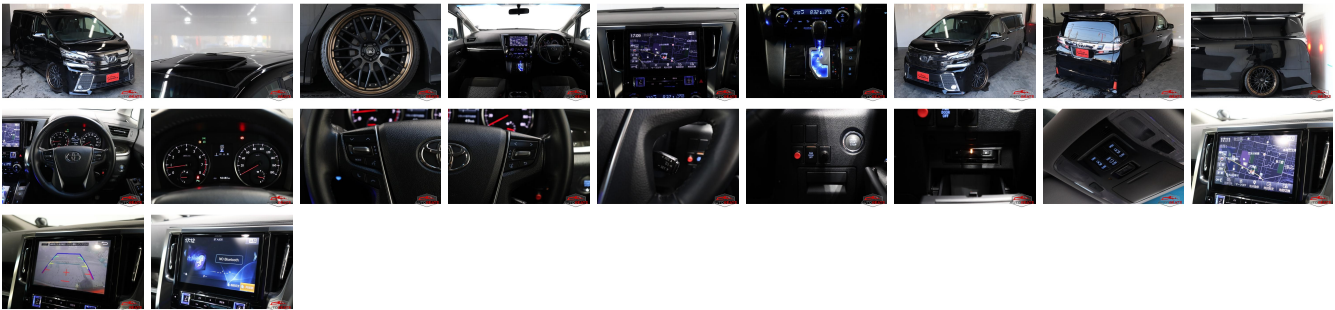

Vehicle Information

AB-7700477

TOYOTA

First Registration Year: 2016-06
 Manufacture Year: 2016-06

Model:	VELLFIRE	Chassis No:	AGH30-007****	Transmission:	Automatic	Exterior:
Grade:	4	Engine:		Mileage:	56,000	Interior:
Fuel:	Petrol	Seats:	7	Engine Capacity:	2,500	
Drive Train:	2WD			Color:	BLACK	

Vehicle Options:

Pwr Steering	Pwr Wind	Pwr Mirrors	Center Lock
Air Cond	Reverse Camera	Pwr Slide Door	Easy Closer
Cruise Control	ABS	Air Bag	Fog Lamps
HID Head Lamps	LED Head Lamps	Spare Key	Remote Key
Push Start	Seat Heater	Pwr Seat	Leather Seat
Floor Mat	Sun Roof	Alloy Wheels	Grill Guard
Rear Wiper	Rear Spoiler	Stereo	Navi/TV
Car CD	Car MD	AUX	Spare Tire
Spare Tire Case	Puncture Repairing Kit	Tool	Jack
Operators Manual	Maint. Record		

\$19,900