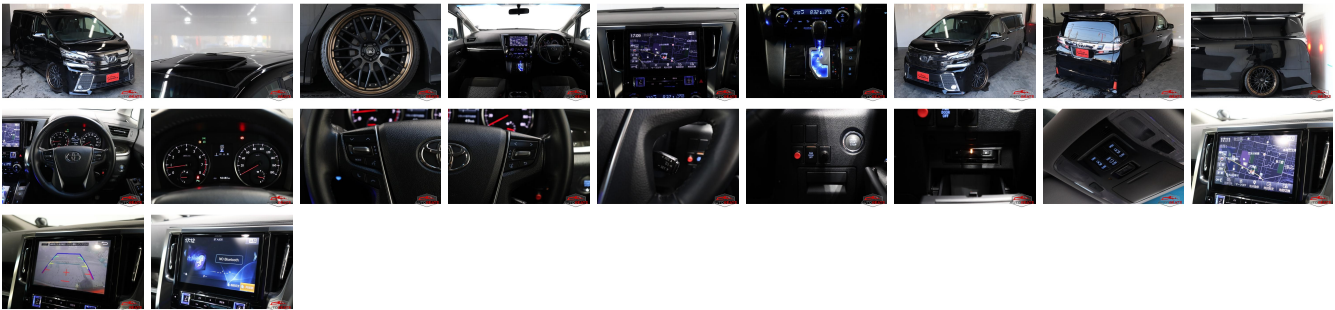

## Vehicle Information

AB-7700477

TOYOTA

First Registration Year: 2016-06  
 Manufacture Year: 2016-06

<b>Model:</b>	VELLFIRE	<b>Chassis No:</b>	AGH30-007****	<b>Transmission:</b>	Automatic	<b>Exterior:</b>
<b>Grade:</b>	4	<b>Engine:</b>		<b>Mileage:</b>	56,000	<b>Interior:</b>
<b>Fuel:</b>	Petrol	<b>Seats:</b>	7	<b>Engine Capacity:</b>	2,500	
<b>Drive Train:</b>	2WD			<b>Color:</b>	BLACK	

## Vehicle Options:

Pwr Steering	Pwr Wind	Pwr Mirrors	Center Lock
Air Cond	Reverse Camera	Pwr Slide Door	Easy Closer
Cruise Control	ABS	Air Bag	Fog Lamps
HID Head Lamps	LED Head Lamps	Spare Key	Remote Key
Push Start	Seat Heater	Pwr Seat	Leather Seat
Floor Mat	Sun Roof	Alloy Wheels	Grill Guard
Rear Wiper	Rear Spoiler	Stereo	Navi/TV
Car CD	Car MD	AUX	Spare Tire
Spare Tire Case	Puncture Repairing Kit	Tool	Jack
Operators Manual	Maint. Record		

**\$19,900**