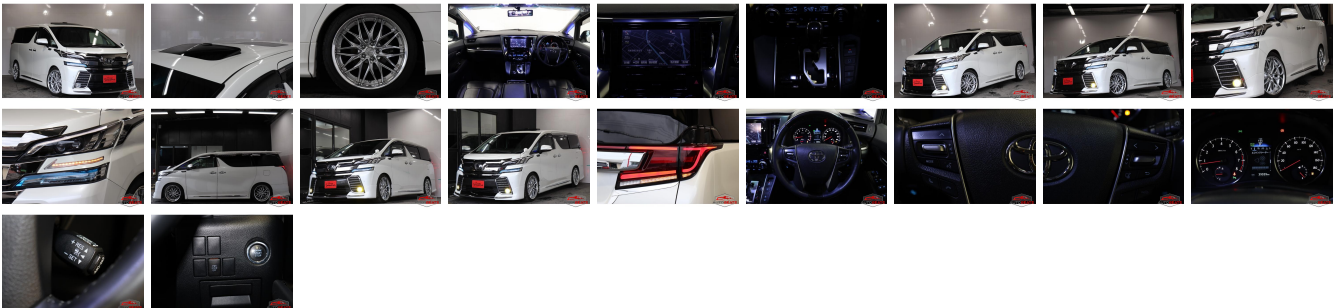

Vehicle Information

AB-7700420

TOYOTA

First Registration Year: 2016-07
 Manufacture Year: 2016-07

Model: VELLFIRE **Chassis No:** AGH30-007**** **Transmission:** Automatic **Exterior:**
Grade: 4 **Engine:** **Mileage:** 39,000 **Interior:**
Fuel: Petrol **Seats:** 7 **Engine Capacity:** 2,500
Drive Train: 2WD **Color:** PEARL WHITE

Vehicle Options:

Pwr Steering	Pwr Wind	Pwr Mirrors	Center Lock
Air Cond	Reverse Camera	Pwr Slide Door	Easy Closer
Cruise Control	ABS	Air Bag	Fog Lamps
HID Head Lamps	LED Head Lamps	Spare Key	Remote Key
Push Start	Seat Heater	Pwr Seat	Leather Seat
Floor Mat	Sun Roof	Alloy Wheels	Grill Guard
Rear Wiper	Rear Spoiler	Stereo	Navi/TV
Car CD	Car MD	AUX	Spare Tire
Spare Tire Case	Puncture Repairing Kit	Tool	Jack
Operators Manual	Maint. Record		