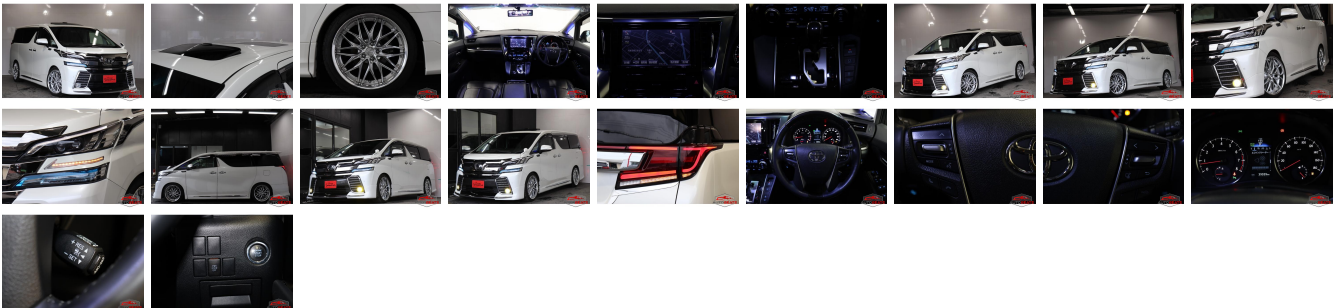

Vehicle Information

AB-7700420

TOYOTA

First Registration Year: 2016-07
 Manufacture Year: 2016-07

Model:	VELLFIRE	Chassis No:	AGH30-007****	Transmission:	Automatic	Exterior:
Grade:	4	Engine:		Mileage:	39,000	Interior:
Fuel:	Petrol	Seats:	7	Engine Capacity:	2,500	
Drive Train:	2WD			Color:	PEARL WHITE	

Vehicle Options:

Pwr Steering	Pwr Wind	Pwr Mirrors	Center Lock
Air Cond	Reverse Camera	Pwr Slide Door	Easy Closer
Cruise Control	ABS	Air Bag	Fog Lamps
HID Head Lamps	LED Head Lamps	Spare Key	Remote Key
Push Start	Seat Heater	Pwr Seat	Leather Seat
Floor Mat	Sun Roof	Alloy Wheels	Grill Guard
Rear Wiper	Rear Spoiler	Stereo	Navi/TV
Car CD	Car MD	AUX	Spare Tire
Spare Tire Case	Puncture Repairing Kit	Tool	Jack
Operators Manual	Maint. Record		