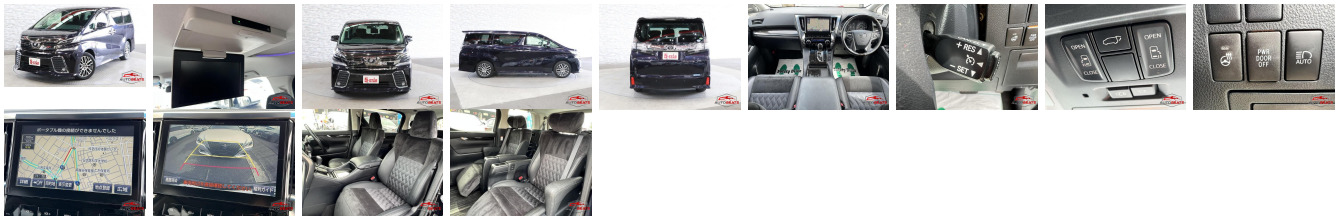

## Vehicle Information

AB-7700478

TOYOTA

First Registration Year: 2016-03  
 Manufacture Year: 2016-03

**Model:** VELLFIRE      **Chassis No:** GGH30-001\*\*\*\*      **Transmission:** Automatic      **Exterior:**  
**Grade:** 4      **Engine:**      **Mileage:** 70,702      **Interior:**  
**Fuel:** Petrol      **Seats:** 7      **Engine Capacity:** 3,500  
**Drive Train:** 2WD      **Color:** NAVY

## Vehicle Options:

Pwr Steering	Pwr Wind	Pwr Mirrors	Center Lock
Air Cond	Reverse Camera	Pwr Slide Door	Easy Closer
Cruise Control	ABS	Air Bag	Fog Lamps
HID Head Lamps	LED Head Lamps	Spare Key	Remote Key
Push Start	Seat Heater	Pwr Seat	Leather Seat
Floor Mat	Sun Roof	Alloy Wheels	Grill Guard
Rear Wiper	Rear Spoiler	Stereo	Navi/TV
Car CD	Car MD	AUX	Spare Tire
Spare Tire Case	Puncture Repairing Kit	Tool	Jack
Operators Manual	Maint. Record		