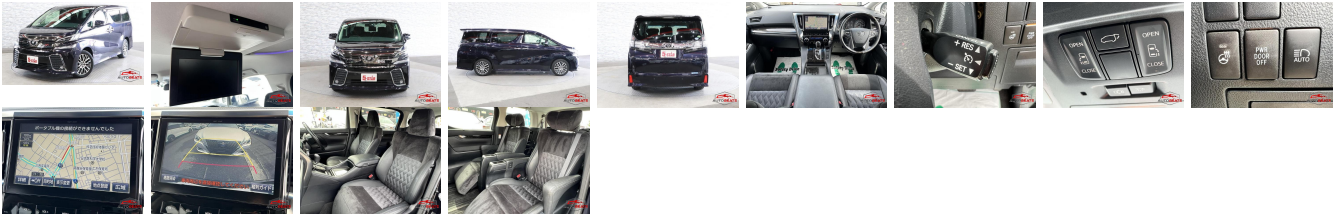

Vehicle Information

AB-7700478

TOYOTA

First Registration Year: 2016-03
 Manufacture Year: 2016-03

Model: VELLFIRE **Chassis No:** GGH30-001**** **Transmission:** Automatic **Exterior:**
Grade: 4 **Engine:** **Mileage:** 70,702 **Interior:**
Fuel: Petrol **Seats:** 7 **Engine Capacity:** 3,500
Drive Train: 2WD **Color:** NAVY

Vehicle Options:

Pwr Steering	Pwr Wind	Pwr Mirrors	Center Lock
Air Cond	Reverse Camera	Pwr Slide Door	Easy Closer
Cruise Control	ABS	Air Bag	Fog Lamps
HID Head Lamps	LED Head Lamps	Spare Key	Remote Key
Push Start	Seat Heater	Pwr Seat	Leather Seat
Floor Mat	Sun Roof	Alloy Wheels	Grill Guard
Rear Wiper	Rear Spoiler	Stereo	Navi/TV
Car CD	Car MD	AUX	Spare Tire
Spare Tire Case	Puncture Repairing Kit	Tool	Jack
Operators Manual	Maint. Record		