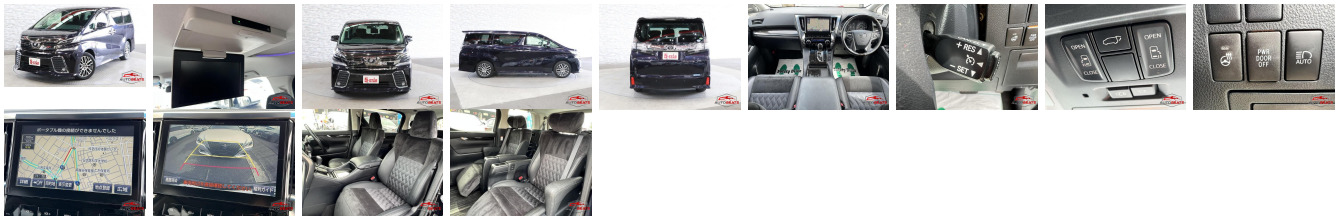

Vehicle Information

AB-7700478

TOYOTA

First Registration Year: 2016-03
 Manufacture Year: 2016-03

Model: VELLFIRE **Chassis No:** GGH30-001**** **Transmission:** Automatic **Exterior:**
Grade: 4 **Engine:** **Mileage:** 70,702 **Interior:**
Fuel: Petrol **Seats:** 7 **Engine Capacity:** 3,500
Drive Train: 2WD **Color:** NAVY

Vehicle Options:

Pwr Steering	Pwr Wind	Pwr Mirrors	Center Lock
Air Cond	Reverse Camera	Pwr Slide Door	Easy Closer
Cruise Control	ABS	Air Bag	Fog Lamps
HID Head Lamps	LED Head Lamps	Spare Key	Remote Key
Push Start	Seat Heater	Pwr Seat	Leather Seat
Floor Mat	Sun Roof	Alloy Wheels	Grill Guard
Rear Wiper	Rear Spoiler	Stereo	Navi/TV
Car CD	Car MD	AUX	Spare Tire
Spare Tire Case	Puncture Repairing Kit	Tool	Jack
Operators Manual	Maint. Record		