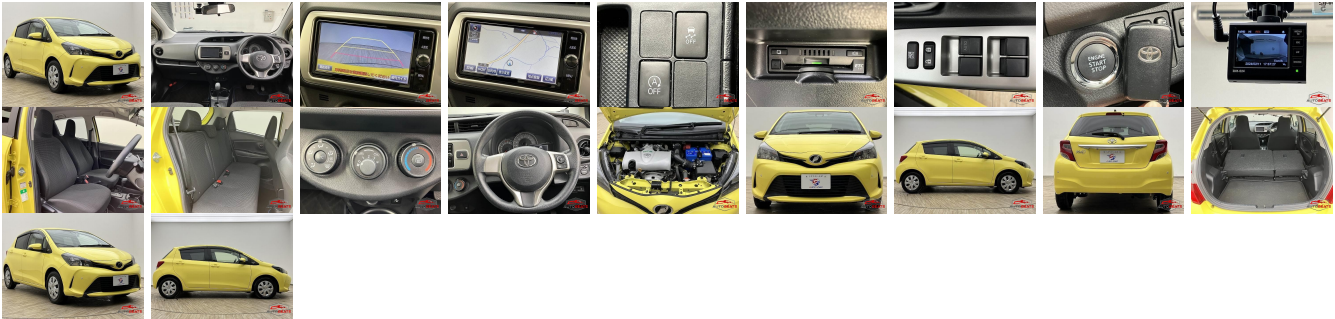

Vehicle Information

AB-770037

TOYOTA

First Registration Year: 2016-11
 Manufacture Year: 2016-11

Model: VITZ **Chassis No:** NSP130-227**** **Transmission:** Automatic **Exterior:**
Grade: 4 **Engine:** **Mileage:** 39,000 **Interior:**
Fuel: Petrol **Seats:** 5 **Engine Capacity:** 1,300
Drive Train: 2WD **Color:** YELLOW

Vehicle Options:

Pwr Steering	Pwr Wind	Pwr Mirrors	Center Lock
Air Cond	Reverse Camera	Pwr Slide Door	Easy Closer
Cruise Control	ABS	Air Bag	Fog Lamps
HID Head Lamps	LED Head Lamps	Spare Key	Remote Key
Push Start	Seat Heater	Pwr Seat	Leather Seat
Floor Mat	Sun Roof	Alloy Wheels	Grill Guard
Rear Wiper	Rear Spoiler	Stereo	Navi/TV
Car CD	Car MD	AUX	Spare Tire
Spare Tire Case	Puncture Repairing Kit	Tool	Jack
Operators Manual	Maint. Record		