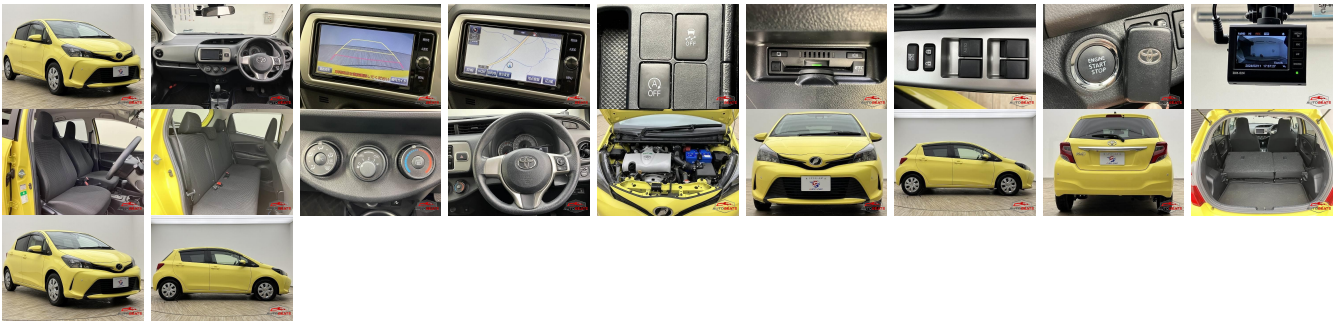

Vehicle Information

AB-770037

TOYOTA

First Registration Year: 2016-11
 Manufacture Year: 2016-11

Model: VITZ **Chassis No:** NSP130-227**** **Transmission:** Automatic **Exterior:**
Grade: 4 **Engine:** **Mileage:** 39,000 **Interior:**
Fuel: Petrol **Seats:** 5 **Engine Capacity:** 1,300
Drive Train: 2WD **Color:** YELLOW

Vehicle Options:

Pwr Steering	Pwr Wind	Pwr Mirrors	Center Lock
Air Cond	Reverse Camera	Pwr Slide Door	Easy Closer
Cruise Control	ABS	Air Bag	Fog Lamps
HID Head Lamps	LED Head Lamps	Spare Key	Remote Key
Push Start	Seat Heater	Pwr Seat	Leather Seat
Floor Mat	Sun Roof	Alloy Wheels	Grill Guard
Rear Wiper	Rear Spoiler	Stereo	Navi/TV
Car CD	Car MD	AUX	Spare Tire
Spare Tire Case	Puncture Repairing Kit	Tool	Jack
Operators Manual	Maint. Record		