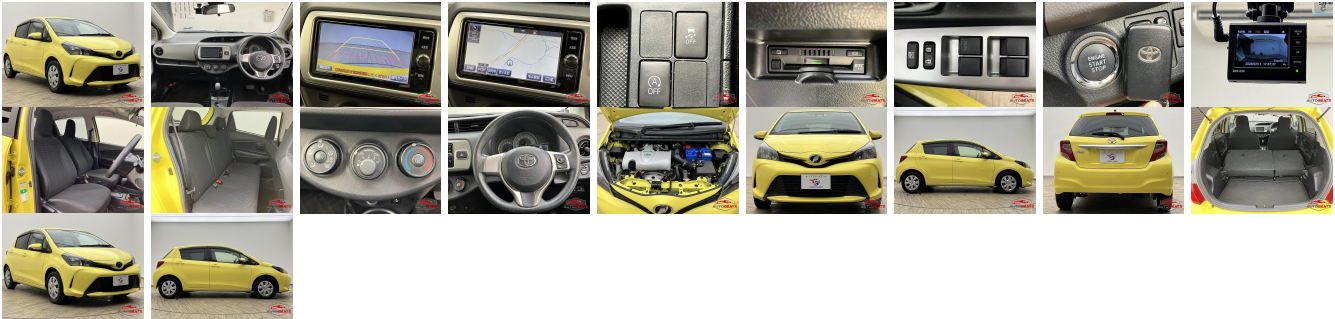

## Vehicle Information

AB-770037

TOYOTA

First Registration Year: 2016-11  
 Manufacture Year: 2016-11

**Model:** VITZ      **Chassis No:** NSP130-227\*\*\*\*      **Transmission:** Automatic      **Exterior:**  
**Grade:** 4      **Engine:**      **Mileage:** 39,000      **Interior:**  
**Fuel:** Petrol      **Seats:** 5      **Engine Capacity:** 1,300  
**Drive Train:** 2WD      **Color:** YELLOW

## Vehicle Options:

Pwr Steering	Pwr Wind	Pwr Mirrors	Center Lock
Air Cond	Reverse Camera	Pwr Slide Door	Easy Closer
Cruise Control	ABS	Air Bag	Fog Lamps
HID Head Lamps	LED Head Lamps	Spare Key	Remote Key
Push Start	Seat Heater	Pwr Seat	Leather Seat
Floor Mat	Sun Roof	Alloy Wheels	Grill Guard
Rear Wiper	Rear Spoiler	Stereo	Navi/TV
Car CD	Car MD	AUX	Spare Tire
Spare Tire Case	Puncture Repairing Kit	Tool	Jack
Operators Manual	Maint. Record		