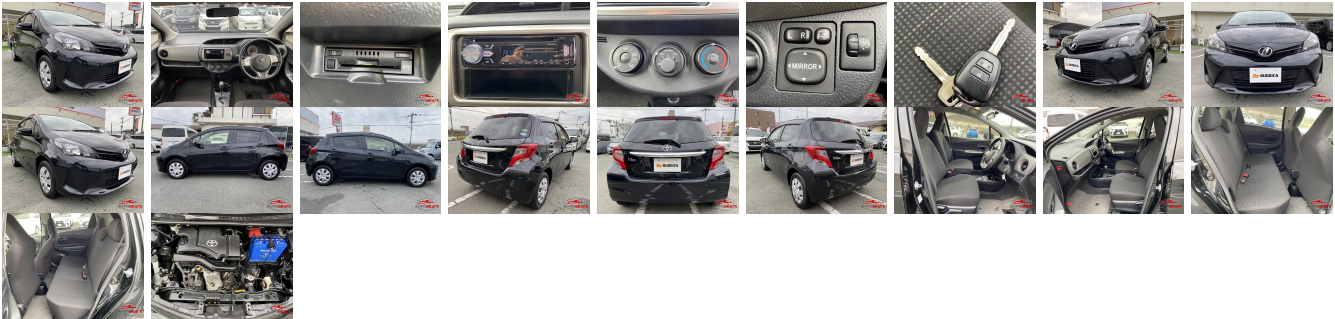

Vehicle Information

AB-770040

TOYOTA

First Registration Year: 2016-11
 Manufacture Year: 2016-11

Model: VITZ **Chassis No:** KSP130-220**** **Transmission:** Automatic **Exterior:**
Grade: 4 **Engine:** **Mileage:** 41,800 **Interior:**
Fuel: Petrol **Seats:** 5 **Engine Capacity:** 1,000
Drive Train: 2WD **Color:** BLACK

Vehicle Options:

Pwr Steering	Pwr Wind	Pwr Mirrors	Center Lock
Air Cond	Reverse Camera	Pwr Slide Door	Easy Closer
Cruise Control	ABS	Air Bag	Fog Lamps
HID Head Lamps	LED Head Lamps	Spare Key	Remote Key
Push Start	Seat Heater	Pwr Seat	Leather Seat
Floor Mat	Sun Roof	Alloy Wheels	Grill Guard
Rear Wiper	Rear Spoiler	Stereo	Navi/TV
Car CD	Car MD	AUX	Spare Tire
Spare Tire Case	Puncture Repairing Kit	Tool	Jack
Operators Manual	Maint. Record		