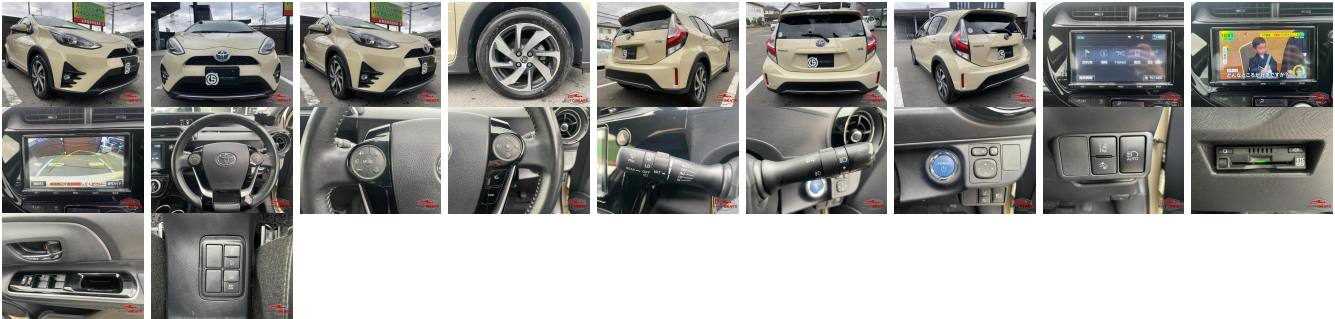

Vehicle Information

AB-770079

TOYOTA

First Registration Year: 2017-07
 Manufacture Year: 2017-07

Model:	AQUA	Chassis No:	NHP10H-665****	Transmission:	Automatic	Exterior:
Grade:	4	Engine:		Mileage:	54,775	Interior:
Fuel:	Hybrid	Seats:	5	Engine Capacity:	1,500	
Drive Train:	2WD			Color:	GOLD	

Vehicle Options:

Pwr Steering	Pwr Wind	Pwr Mirrors	Center Lock
Air Cond	Reverse Camera	Pwr Slide Door	Easy Closer
Cruise Control	ABS	Air Bag	Fog Lamps
HID Head Lamps	LED Head Lamps	Spare Key	Remote Key
Push Start	Seat Heater	Pwr Seat	Leather Seat
Floor Mat	Sun Roof	Alloy Wheels	Grill Guard
Rear Wiper	Rear Spoiler	Stereo	Navi/TV
Car CD	Car MD	AUX	Spare Tire
Spare Tire Case	Puncture Repairing Kit	Tool	Jack
Operators Manual	Maint. Record		