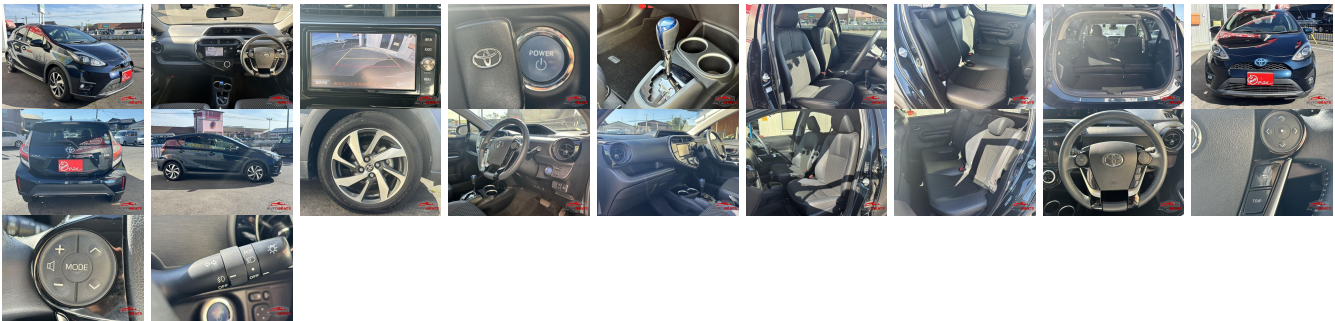

Vehicle Information

AB-770072

TOYOTA

First Registration Year: 2017-09
 Manufacture Year: 2017-09

Model: AQUA	Chassis No: NHP10-668****	Transmission: Automatic	Exterior:
Grade: 4	Engine:	Mileage: 75,077	Interior:
Fuel: Hybrid	Seats: 5	Engine Capacity: 1,500	
Drive Train: 2WD		Color: GREEN	

Vehicle Options:

Pwr Steering	Pwr Wind	Pwr Mirrors	Center Lock
Air Cond	Reverse Camera	Pwr Slide Door	Easy Closer
Cruise Control	ABS	Air Bag	Fog Lamps
HID Head Lamps	LED Head Lamps	Spare Key	Remote Key
Push Start	Seat Heater	Pwr Seat	Leather Seat
Floor Mat	Sun Roof	Alloy Wheels	Grill Guard
Rear Wiper	Rear Spoiler	Stereo	Navi/TV
Car CD	Car MD	AUX	Spare Tire
Spare Tire Case	Puncture Repairing Kit	Tool	Jack
Operators Manual	Maint. Record		