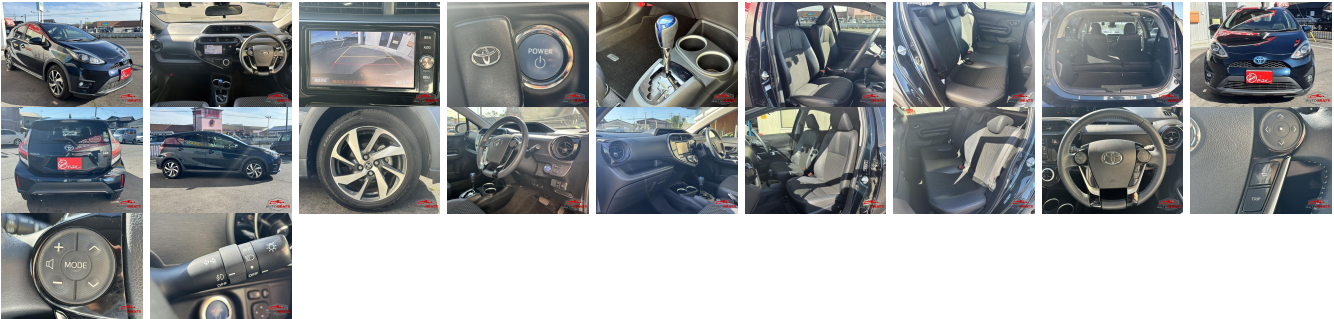

Vehicle Information

AB-770072

TOYOTA

First Registration Year: 2017-09
 Manufacture Year: 2017-09

Model: AQUA	Chassis No: NHP10-668****	Transmission: Automatic	Exterior:
Grade: 4	Engine:	Mileage: 75,077	Interior:
Fuel: Hybrid	Seats: 5	Engine Capacity: 1,500	
Drive Train: 2WD		Color: GREEN	

Vehicle Options:

Pwr Steering	Pwr Wind	Pwr Mirrors	Center Lock
Air Cond	Reverse Camera	Pwr Slide Door	Easy Closer
Cruise Control	ABS	Air Bag	Fog Lamps
HID Head Lamps	LED Head Lamps	Spare Key	Remote Key
Push Start	Seat Heater	Pwr Seat	Leather Seat
Floor Mat	Sun Roof	Alloy Wheels	Grill Guard
Rear Wiper	Rear Spoiler	Stereo	Navi/TV
Car CD	Car MD	AUX	Spare Tire
Spare Tire Case	Puncture Repairing Kit	Tool	Jack
Operators Manual	Maint. Record		