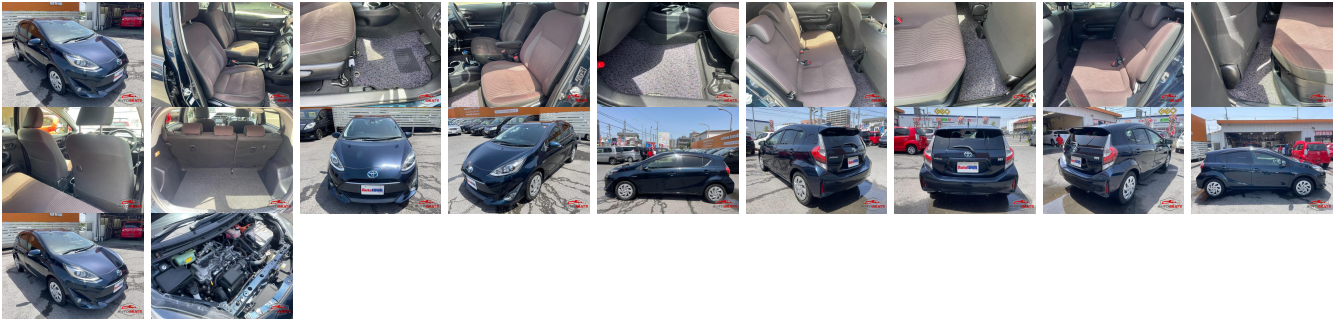

Vehicle Information

AB-770078

TOYOTA

First Registration Year: 2017-12
 Manufacture Year: 2017-12

Model:	AQUA	Chassis No:	NHP10-669****	Transmission:	Automatic	Exterior:
Grade:	4	Engine:		Mileage:	41,068	Interior:
Fuel:	Hybrid	Seats:	5	Engine Capacity:	1,500	
Drive Train:	2WD			Color:	DARK BLUE	

Vehicle Options:

Pwr Steering	Pwr Wind	Pwr Mirrors	Center Lock
Air Cond	Reverse Camera	Pwr Slide Door	Easy Closer
Cruise Control	ABS	Air Bag	Fog Lamps
HID Head Lamps	LED Head Lamps	Spare Key	Remote Key
Push Start	Seat Heater	Pwr Seat	Leather Seat
Floor Mat	Sun Roof	Alloy Wheels	Grill Guard
Rear Wiper	Rear Spoiler	Stereo	Navi/TV
Car CD	Car MD	AUX	Spare Tire
Spare Tire Case	Puncture Repairing Kit	Tool	Jack
Operators Manual	Maint. Record		