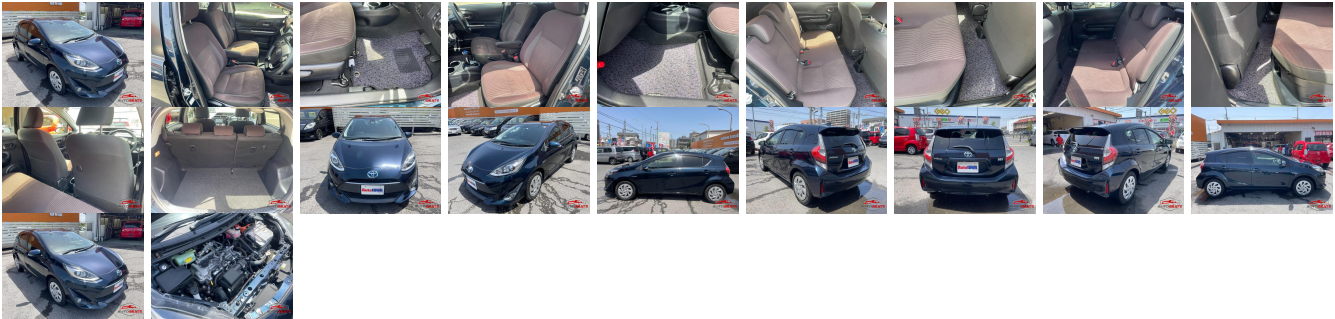

Vehicle Information

AB-770078

TOYOTA

First Registration Year: 2017-12
 Manufacture Year: 2017-12

Model:	AQUA	Chassis No:	NHP10-669****	Transmission:	Automatic	Exterior:
Grade:	4	Engine:		Mileage:	41,068	Interior:
Fuel:	Hybrid	Seats:	5	Engine Capacity:	1,500	
Drive Train:	2WD			Color:	DARK BLUE	

Vehicle Options:

Pwr Steering	Pwr Wind	Pwr Mirrors	Center Lock
Air Cond	Reverse Camera	Pwr Slide Door	Easy Closer
Cruise Control	ABS	Air Bag	Fog Lamps
HID Head Lamps	LED Head Lamps	Spare Key	Remote Key
Push Start	Seat Heater	Pwr Seat	Leather Seat
Floor Mat	Sun Roof	Alloy Wheels	Grill Guard
Rear Wiper	Rear Spoiler	Stereo	Navi/TV
Car CD	Car MD	AUX	Spare Tire
Spare Tire Case	Puncture Repairing Kit	Tool	Jack
Operators Manual	Maint. Record		