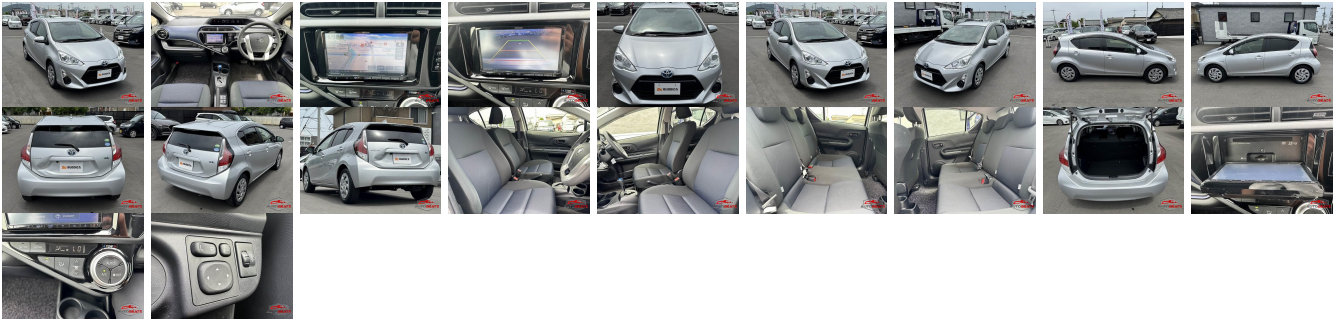

Vehicle Information

AB-770073

TOYOTA

First Registration Year: 2017-03
Manufacture Year: 2017-03

Model: AQUA	Chassis No: NHP10-656****	Transmission: Automatic	Exterior:
Grade: 4	Engine:	Mileage: 40,700	Interior:
Fuel: Petrol	Seats: 5	Engine Capacity: 1,499	
Drive Train: 2WD		Color: SILVER	

Vehicle Options:

Pwr Steering	Pwr Wind	Pwr Mirrors	Center Lock
Air Cond	Reverse Camera	Pwr Slide Door	Easy Closer
Cruise Control	ABS	Air Bag	Fog Lamps
HID Head Lamps	LED Head Lamps	Spare Key	Remote Key
Push Start	Seat Heater	Pwr Seat	Leather Seat
Floor Mat	Sun Roof	Alloy Wheels	Grill Guard
Rear Wiper	Rear Spoiler	Stereo	Navi/TV
Car CD	Car MD	AUX	Spare Tire
Spare Tire Case	Puncture Repairing Kit	Tool	Jack
Operators Manual	Maint. Record		