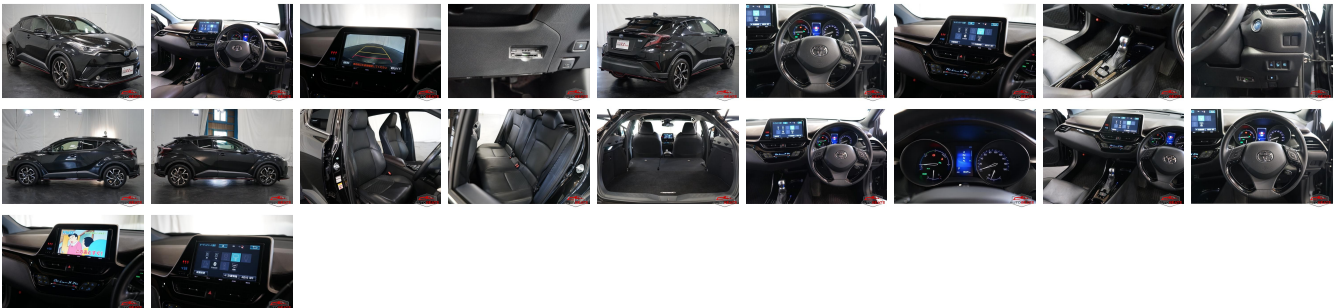

Vehicle Information

AB-7700645

TOYOTA

First Registration Year: 2017-03
 Manufacture Year: 2017-03

Model:	C-HR	Chassis No:	ZYX10-202****	Transmission:	Automatic	Exterior:
Grade:	4	Engine:		Mileage:	86,368	Interior:
Fuel:	Hybrid	Seats:	5	Engine Capacity:	1,800	
Drive Train:	2WD			Color:	BLACK M	

Vehicle Options:

Pwr Steering	Pwr Wind	Pwr Mirrors	Center Lock
Air Cond	Reverse Camera	Pwr Slide Door	Easy Closer
Cruise Control	ABS	Air Bag	Fog Lamps
HID Head Lamps	LED Head Lamps	Spare Key	Remote Key
Push Start	Seat Heater	Pwr Seat	Leather Seat
Floor Mat	Sun Roof	Alloy Wheels	Grill Guard
Rear Wiper	Rear Spoiler	Stereo	Navi/TV
Car CD	Car MD	AUX	Spare Tire
Spare Tire Case	Puncture Repairing Kit	Tool	Jack
Operators Manual	Maint. Record		