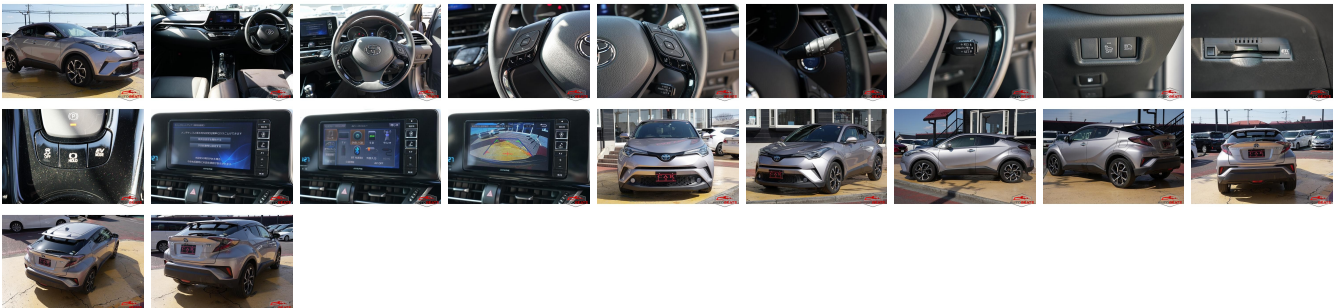

Vehicle Information

AB-7700661

TOYOTA

First Registration Year: 2017-11
 Manufacture Year: 2017-11

Model:	C-HR	Chassis No:	ZYX10-209****	Transmission:	Automatic	Exterior:
Grade:	4	Engine:		Mileage:	94,176	Interior:
Fuel:	Hybrid	Seats:	5	Engine Capacity:	1,800	
Drive Train:	2WD			Color:	SILVER M	

Vehicle Options:

Pwr Steering	Pwr Wind	Pwr Mirrors	Center Lock
Air Cond	Reverse Camera	Pwr Slide Door	Easy Closer
Cruise Control	ABS	Air Bag	Fog Lamps
HID Head Lamps	LED Head Lamps	Spare Key	Remote Key
Push Start	Seat Heater	Pwr Seat	Leather Seat
Floor Mat	Sun Roof	Alloy Wheels	Grill Guard
Rear Wiper	Rear Spoiler	Stereo	Navi/TV
Car CD	Car MD	AUX	Spare Tire
Spare Tire Case	Puncture Repairing Kit	Tool	Jack
Operators Manual	Maint. Record		